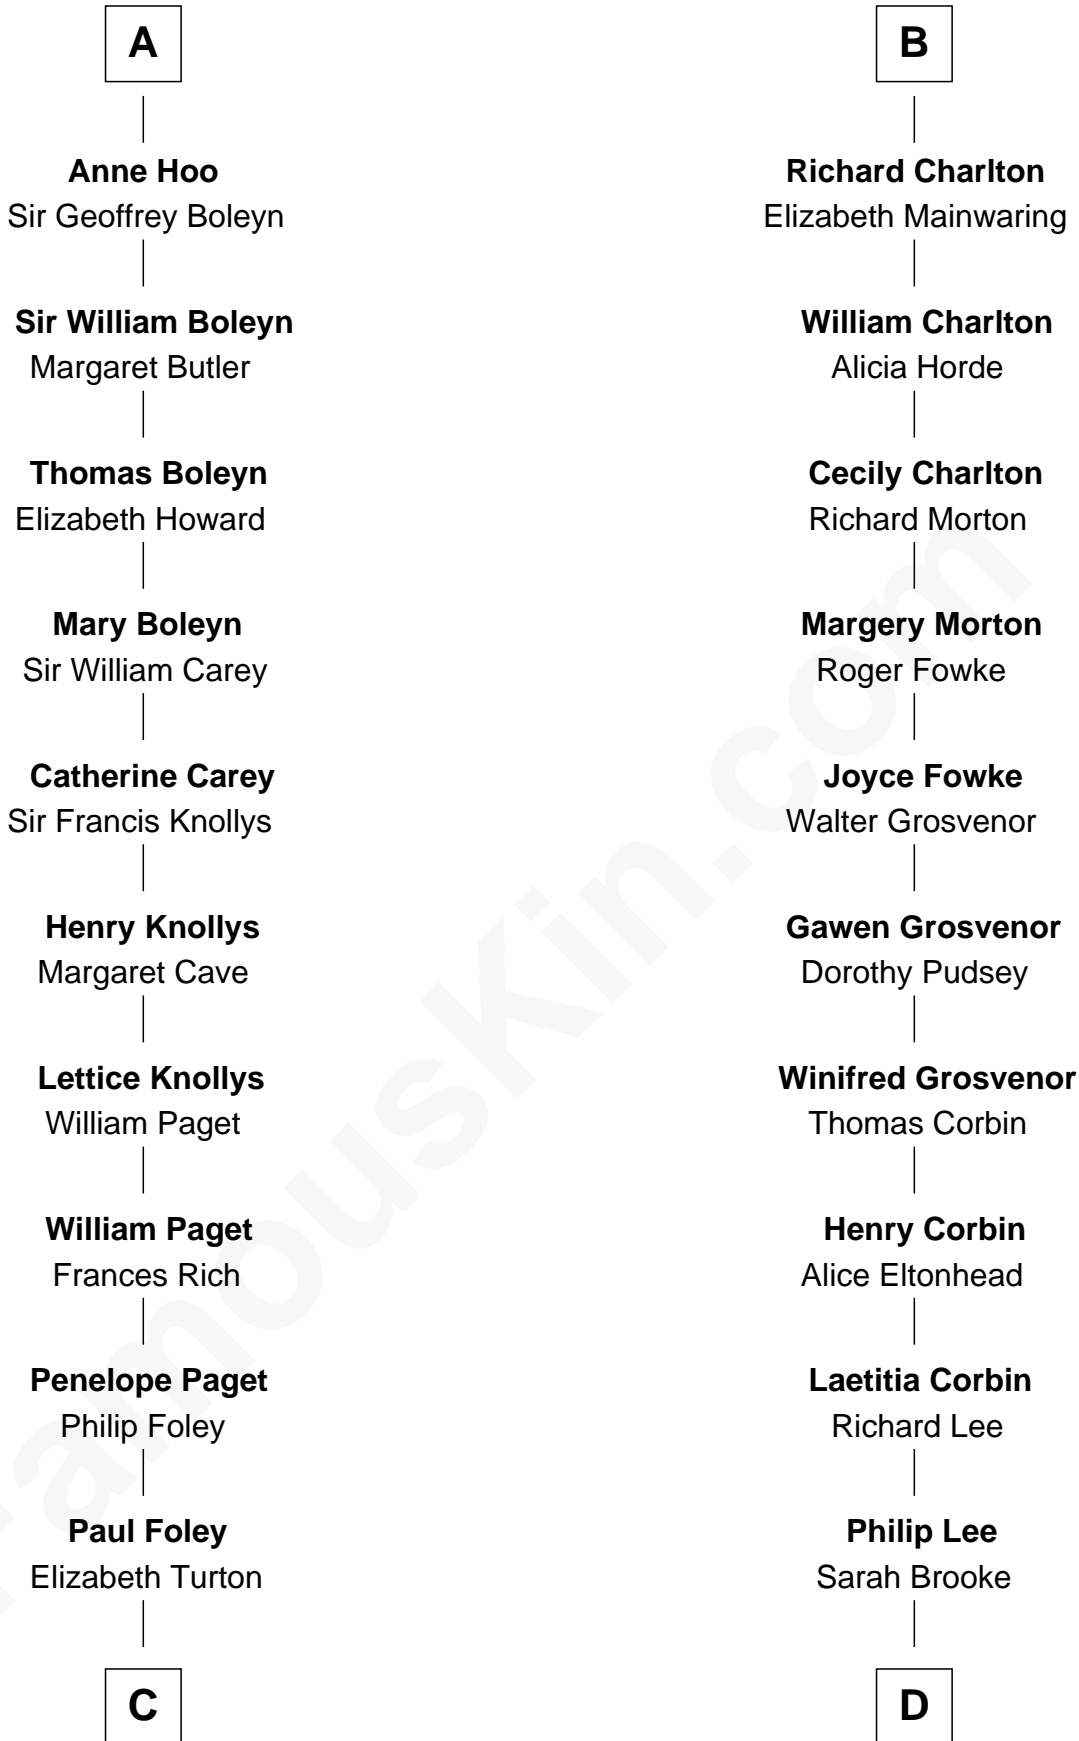

FamousKin.com Relationship Chart of

Charles Darwin

Theory of Evolution

18th cousin 2 times removed of

Thomas Sim Lee

2nd and 7th Governor of Maryland

William d'Aubenev

Mabel of Chester

Sir Thomas de Felton

Joan Walkfare

Eleanor de Felton

Sir Thomas Hoo

Sir Thomas Hoo

Elizabeth Wychingham

A

Nichole d'Aubenev

Sir Roger de Somery

Maud de Somery

Sir Henry de Erdington

Sir Henry de Erdington

Joan de Wolvey

Sir Giles de Erdington

Elizabeth de Tolthorpe

Margaret de Erdington

Sir Roger Corbet

Sir Robert Corbet

Margaret - - - - -

Mary Corbet

Robert Charlton

B

FamousKin.com