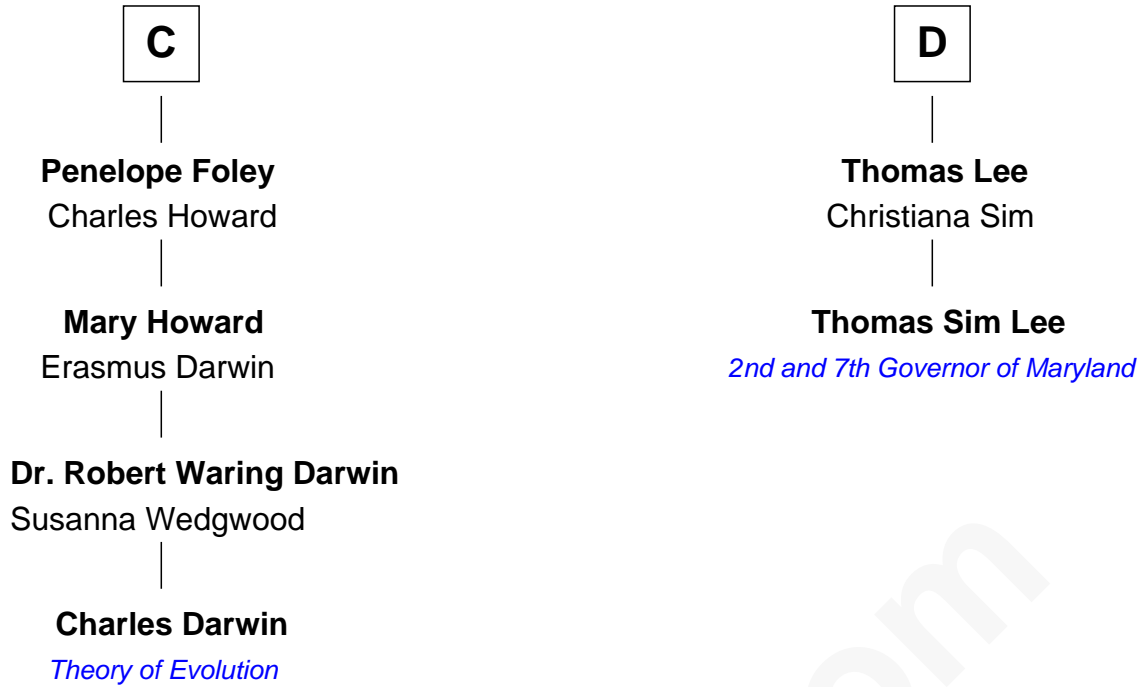

FamousKin.com Relationship Chart of

Charles Darwin

Theory of Evolution

18th cousin 2 times removed of

Thomas Sim Lee

2nd and 7th Governor of Maryland

William d'Aubenev

Mabel of Chester

Sir Thomas de Felton

Joan Walkfare

Eleanor de Felton

Sir Thomas Hoo

Sir Thomas Hoo

Elizabeth Wychingham

A

Nichole d'Aubenev

Sir Roger de Somery

Maud de Somery

Sir Henry de Erdington

Sir Henry de Erdington

Joan de Wolvey

Sir Giles de Erdington

Elizabeth de Tolthorpe

Margaret de Erdington

Sir Roger Corbet

Sir Robert Corbet

Margaret - - - - -

Mary Corbet

Robert Charlton

B

FamousKin.com