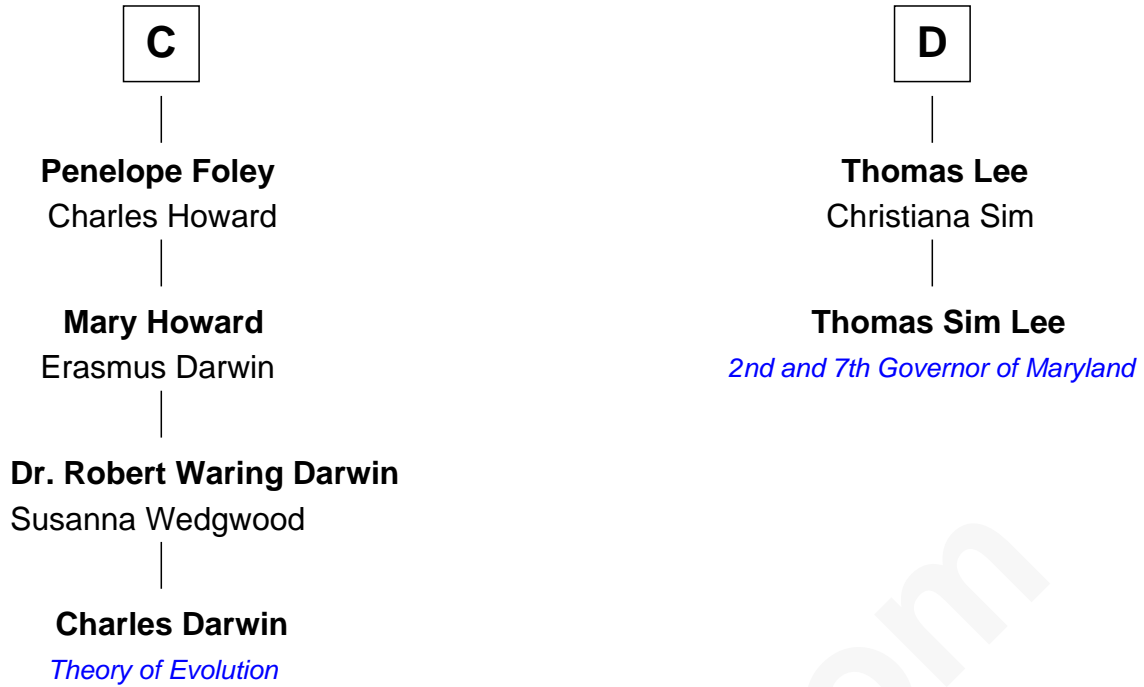

FamousKin.com Relationship Chart of

Charles Darwin

Theory of Evolution

18th cousin 2 times removed of

Thomas Sim Lee

2nd and 7th Governor of Maryland

Sir Ralph de Somery

Margaret le Gras

Sir Roger de Somery

Nichole d'Aubenev

Joan de Somery

John IV le Strange

Hawise le Strange

Robert de Felton

Sir John de Felton

Sibyl - - - - -

Sir Thomas de Felton

Joan Walkfare

Eleanor de Felton

Sir Thomas Hoo

Sir Thomas Hoo

Elizabeth Wychingham

A

Sir Roger de Somery

Sir Roger Corbet

Sir Robert Corbet

Margaret - - - - -

Mary Corbet

Robert Charlton

B

FamousKin.com