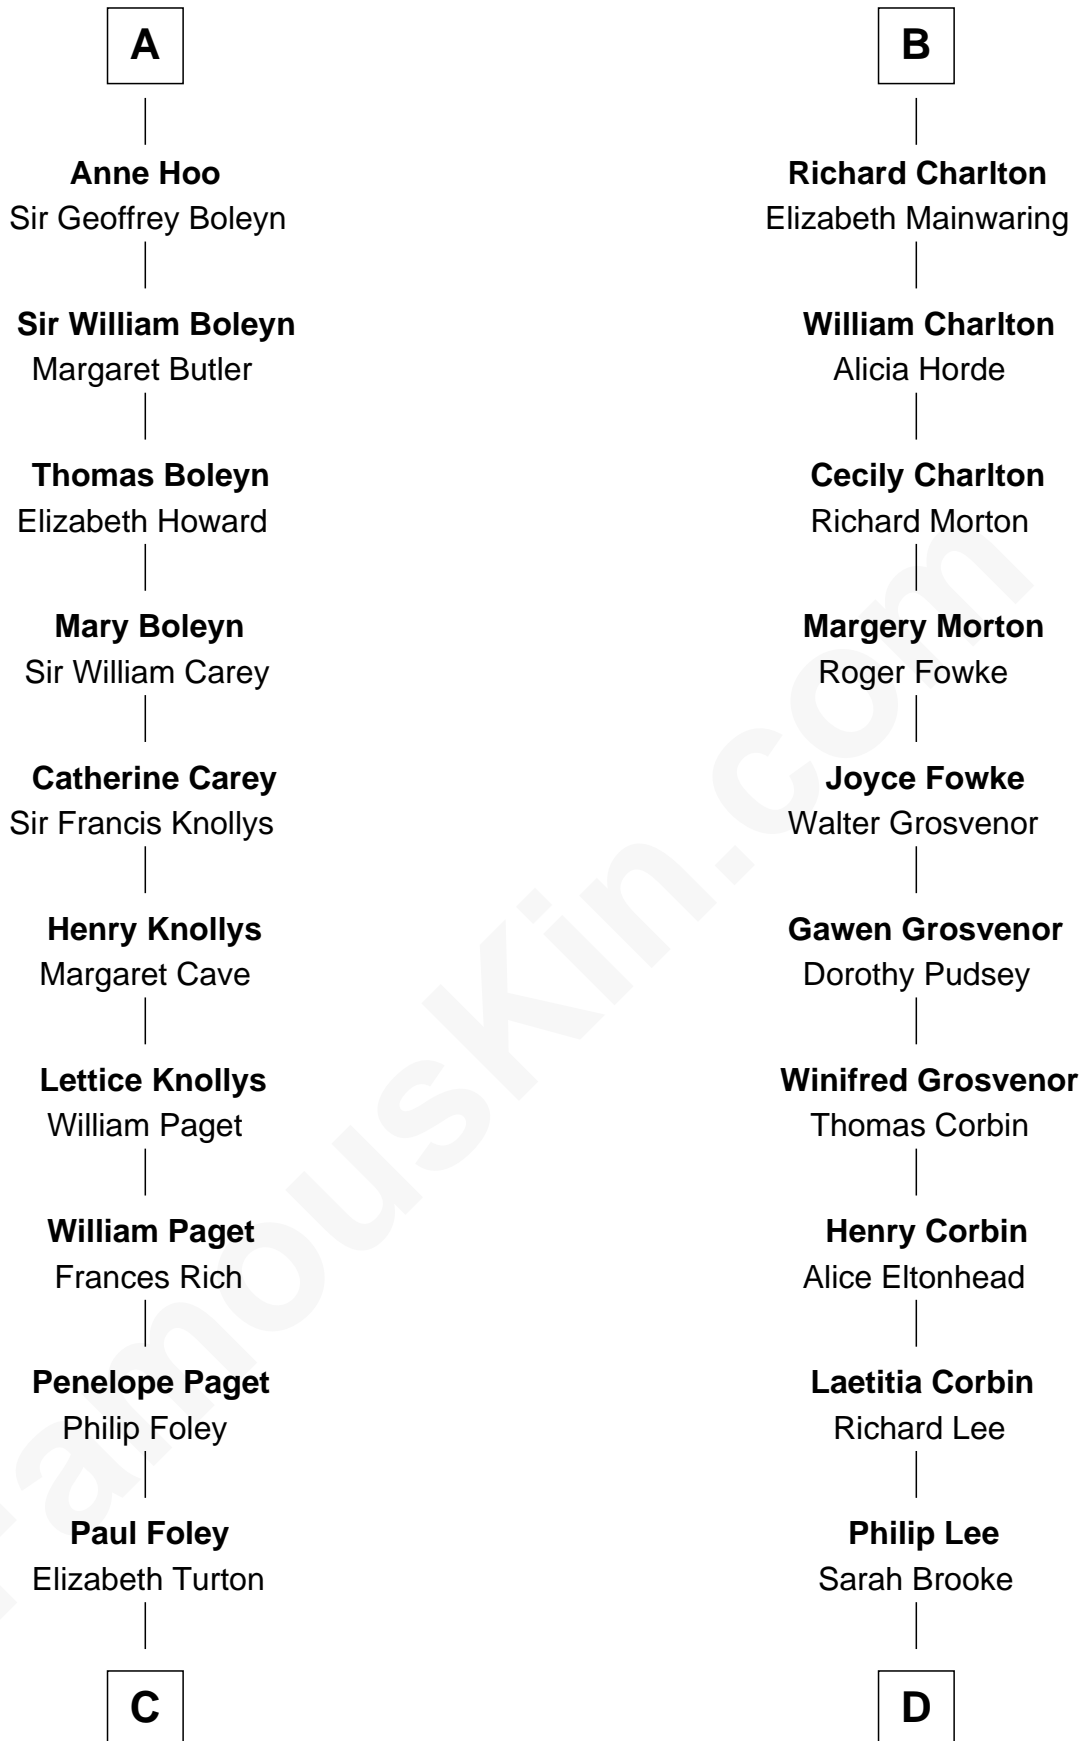

FamousKin.com Relationship Chart of

Charles Darwin

Theory of Evolution

18th cousin 2 times removed of

Thomas Sim Lee

2nd and 7th Governor of Maryland

Sir Ralph de Somery

Margaret le Gras

Sir Roger de Somery

Nichole d'Aubenev

Joan de Somery

John IV le Strange

Hawise le Strange

Robert de Felton

Sir John de Felton

Sibyl - - - - -

Sir Thomas de Felton

Joan Walkfare

Eleanor de Felton

Sir Thomas Hoo

Sir Thomas Hoo

Elizabeth Wychingham

A

Sir Roger de Somery

Sir Roger Corbet

Sir Robert Corbet

Margaret - - - - -

Mary Corbet

Robert Charlton

B

FamousKin.com