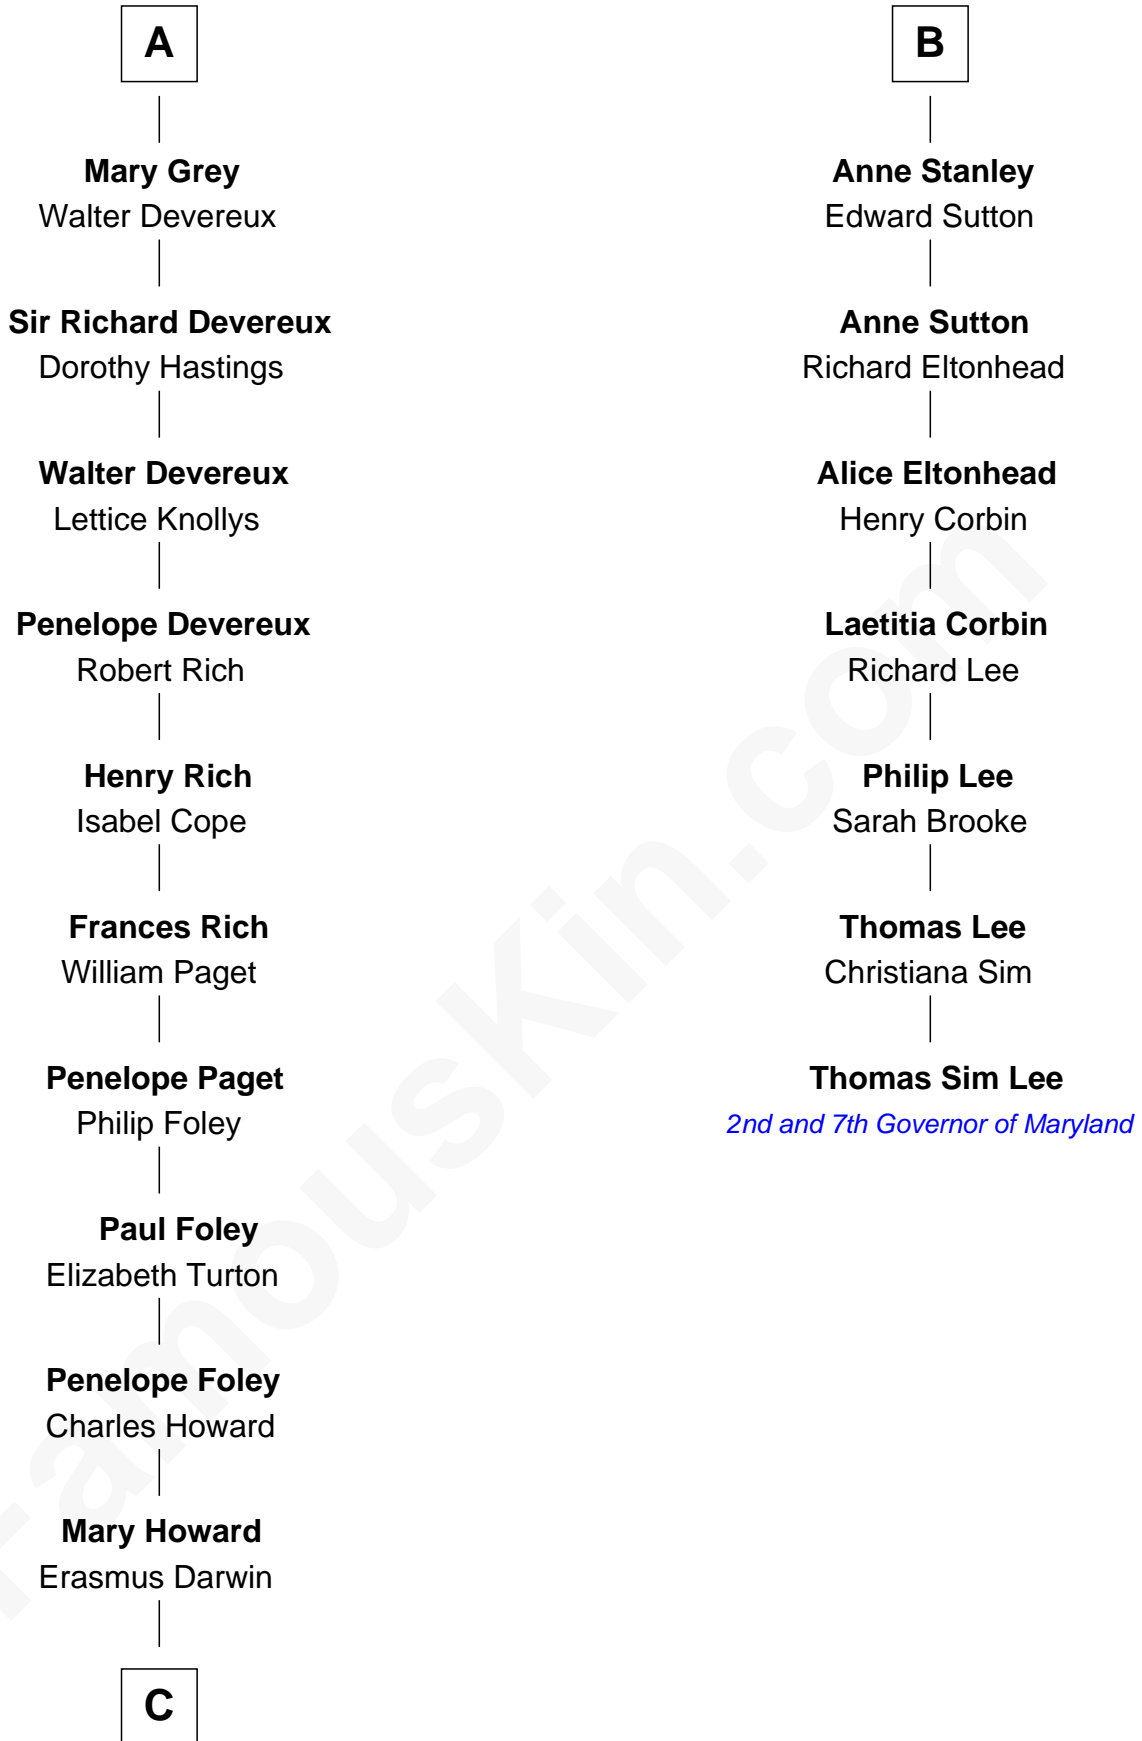

FamousKin.com Relationship Chart of

Charles Darwin

Theory of Evolution

13th cousin 5 times removed of

Thomas Sim Lee

2nd and 7th Governor of Maryland

FamousKin.com