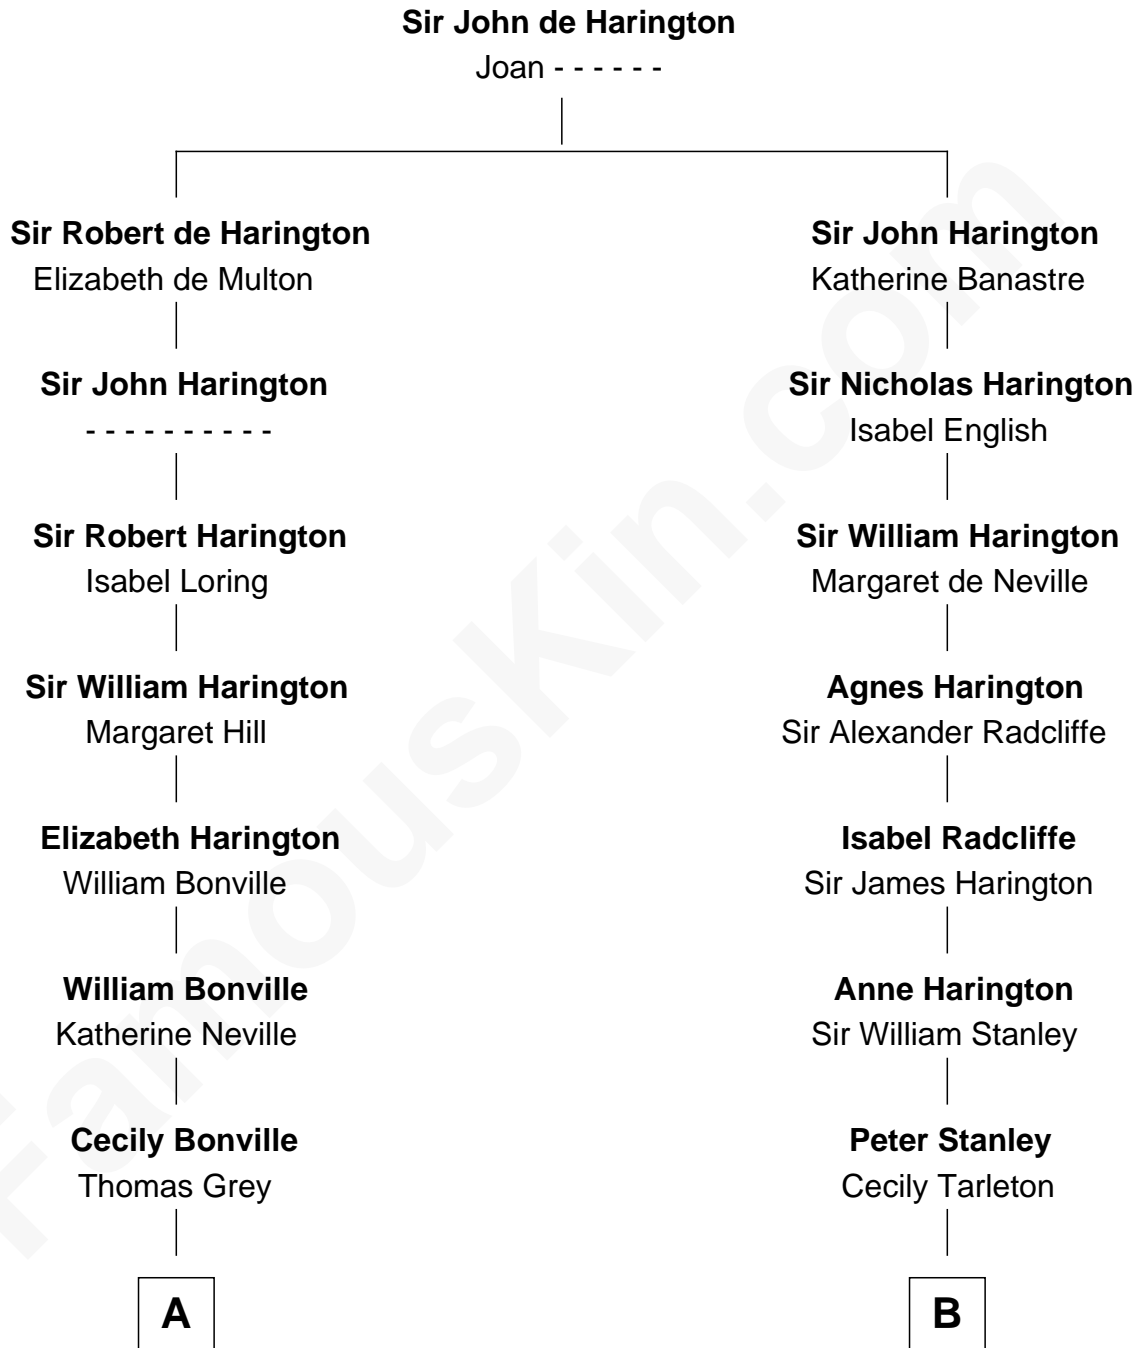

FamousKin.com Relationship Chart of

Charles Darwin

Theory of Evolution

13th cousin 5 times removed of

Thomas Sim Lee

2nd and 7th Governor of Maryland

FamousKin.com