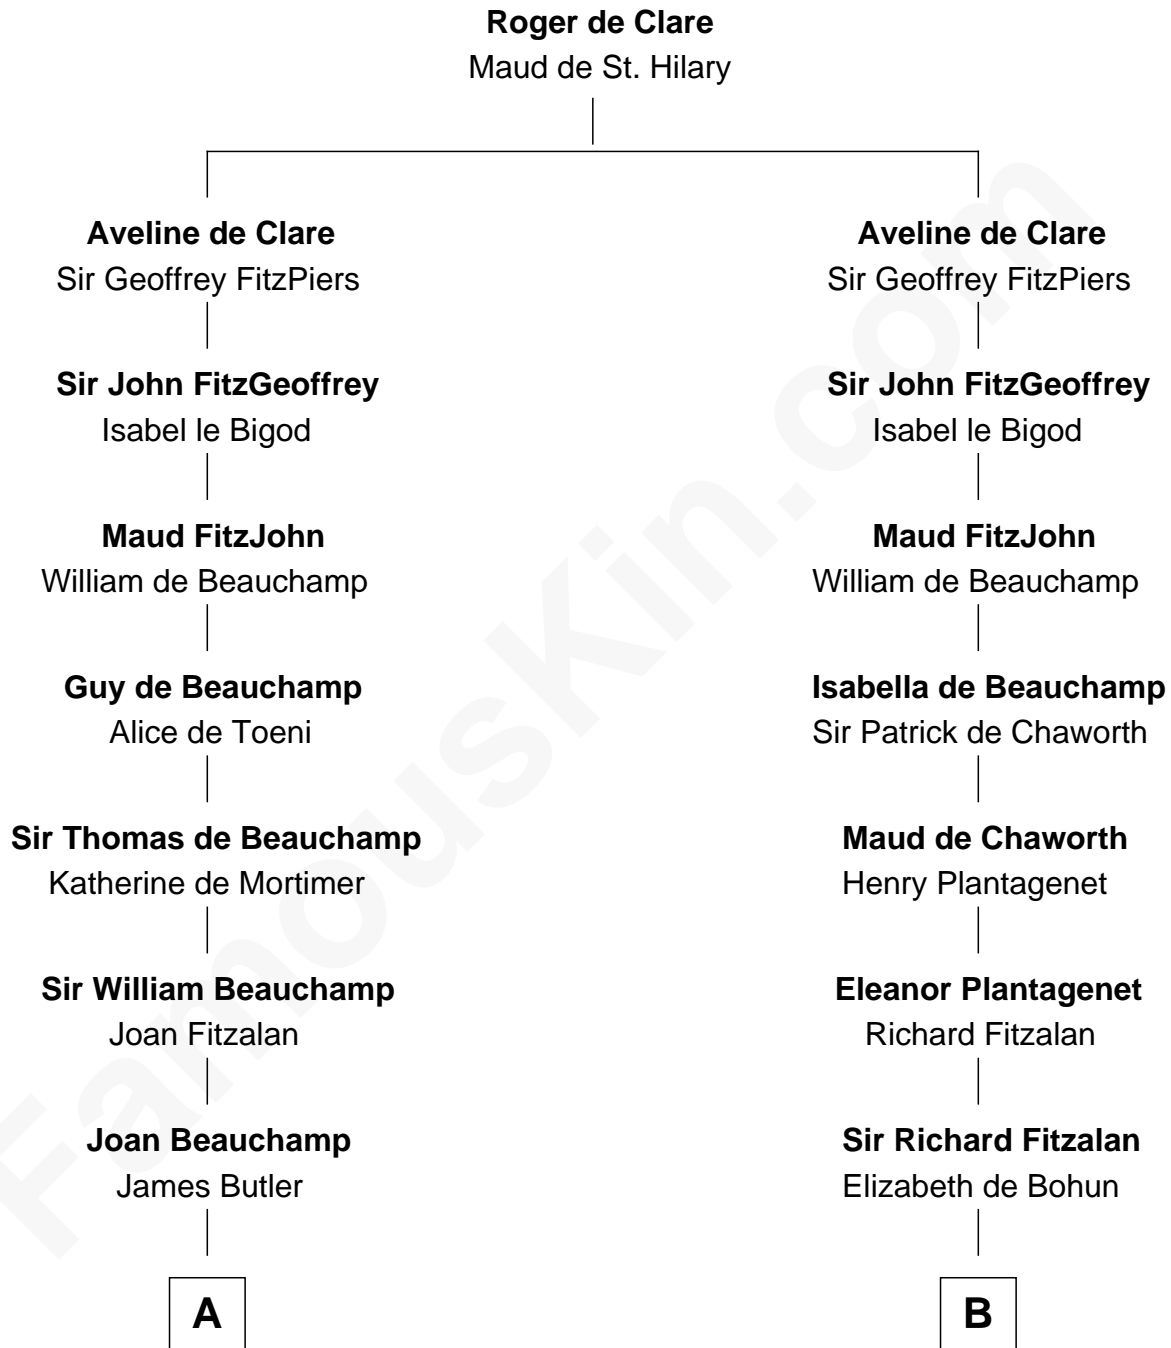

# FamousKin.com Relationship Chart of

**Charles Darwin**

*Theory of Evolution*

19th cousin 1 time removed of

**Thomas Sim Lee**

*2nd and 7th Governor of Maryland*

FamousKin.com