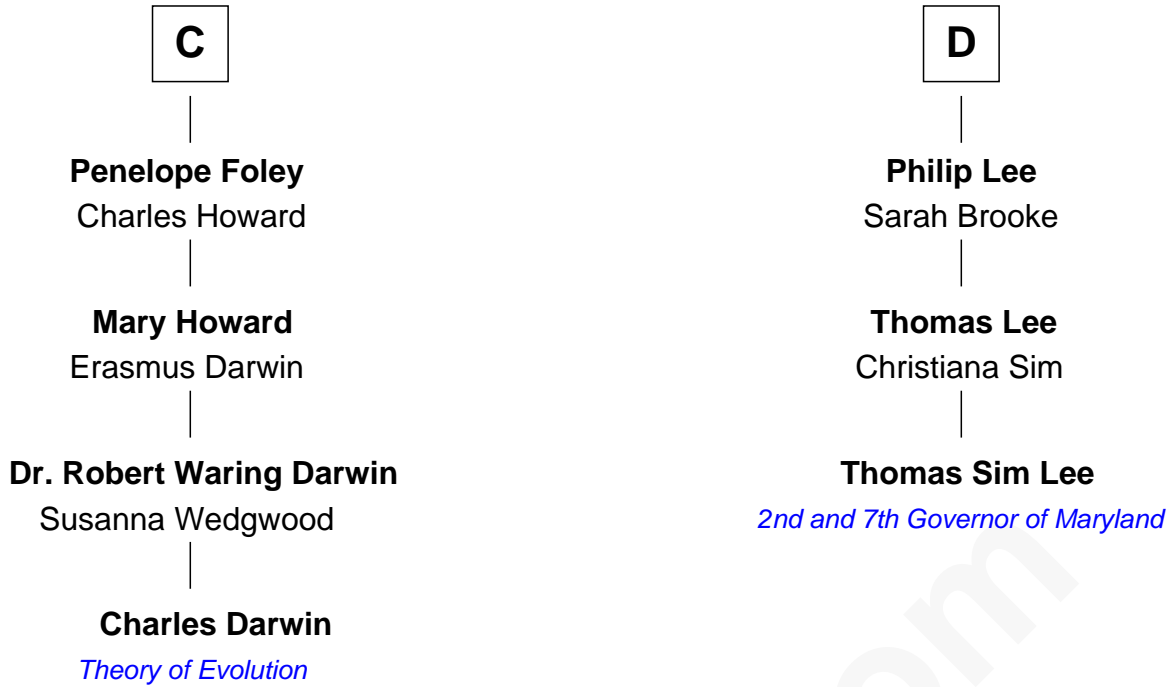

# FamousKin.com Relationship Chart of

**Charles Darwin**

*Theory of Evolution*

19th cousin 1 time removed of

**Thomas Sim Lee**

*2nd and 7th Governor of Maryland*

FamousKin.com