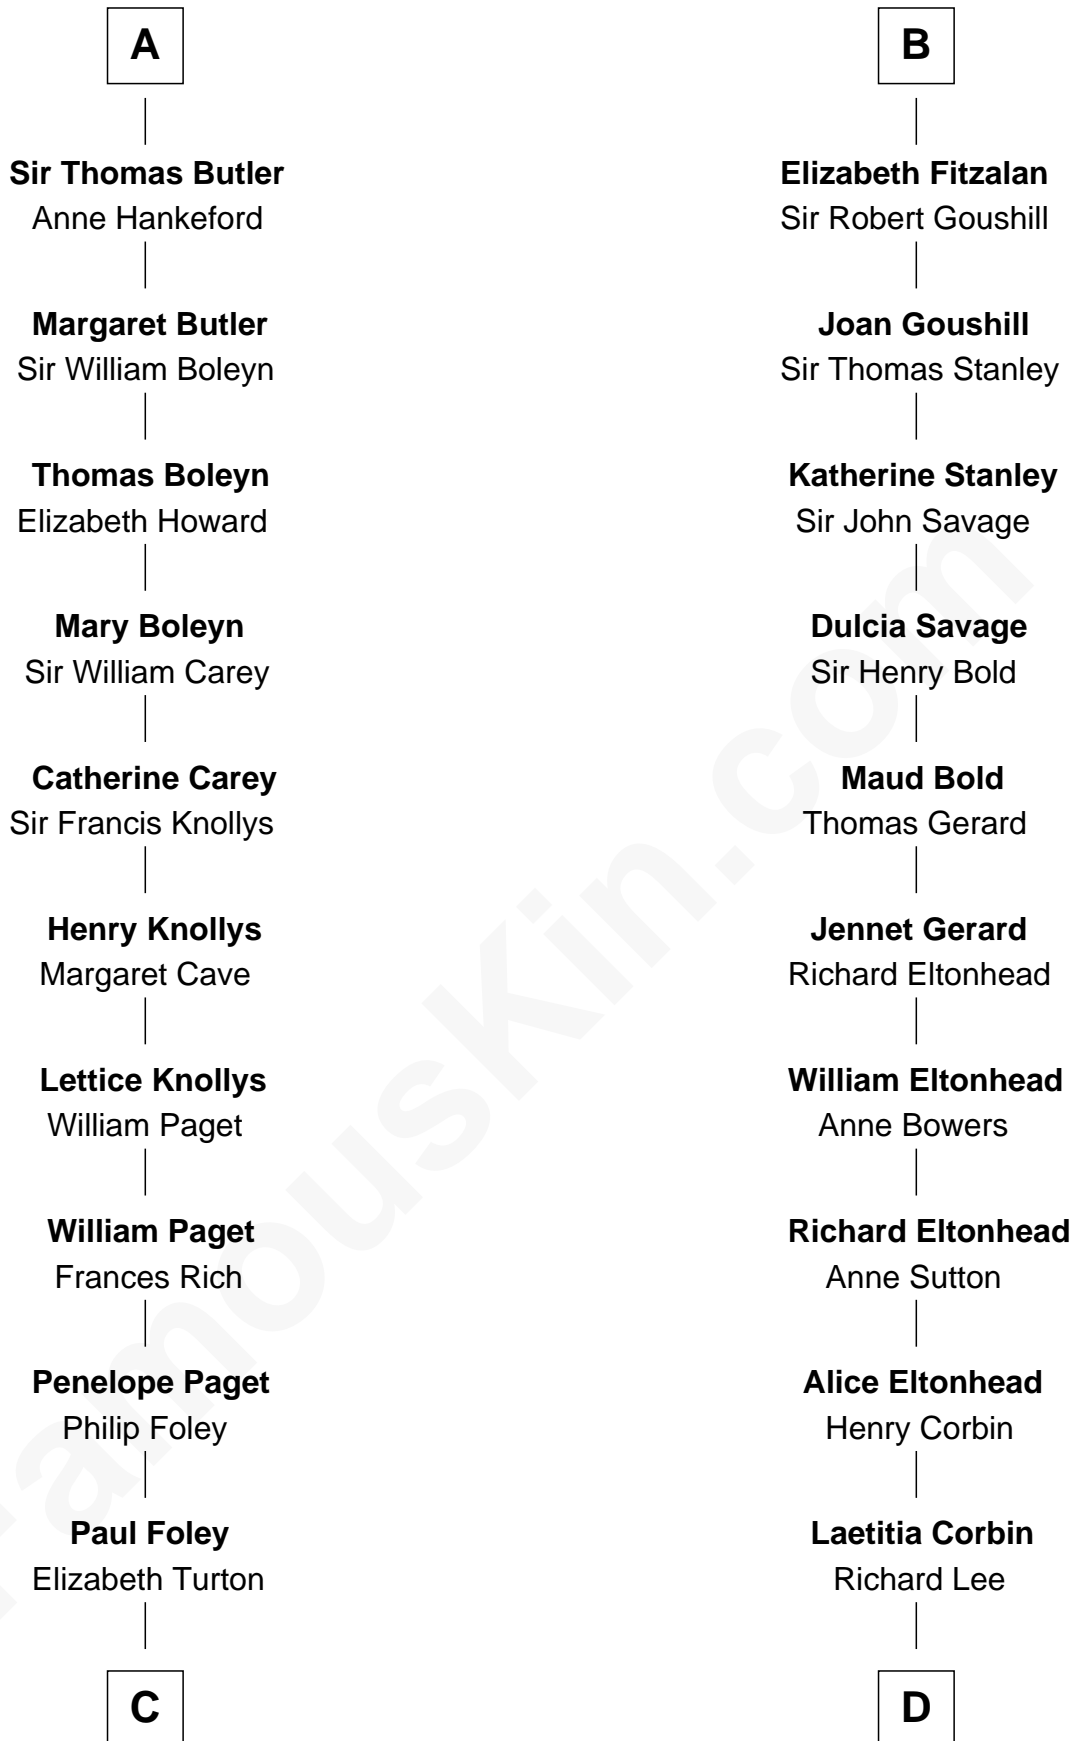

# FamousKin.com Relationship Chart of

**Charles Darwin**

*Theory of Evolution*

19th cousin 1 time removed of

**Thomas Sim Lee**

*2nd and 7th Governor of Maryland*

FamousKin.com