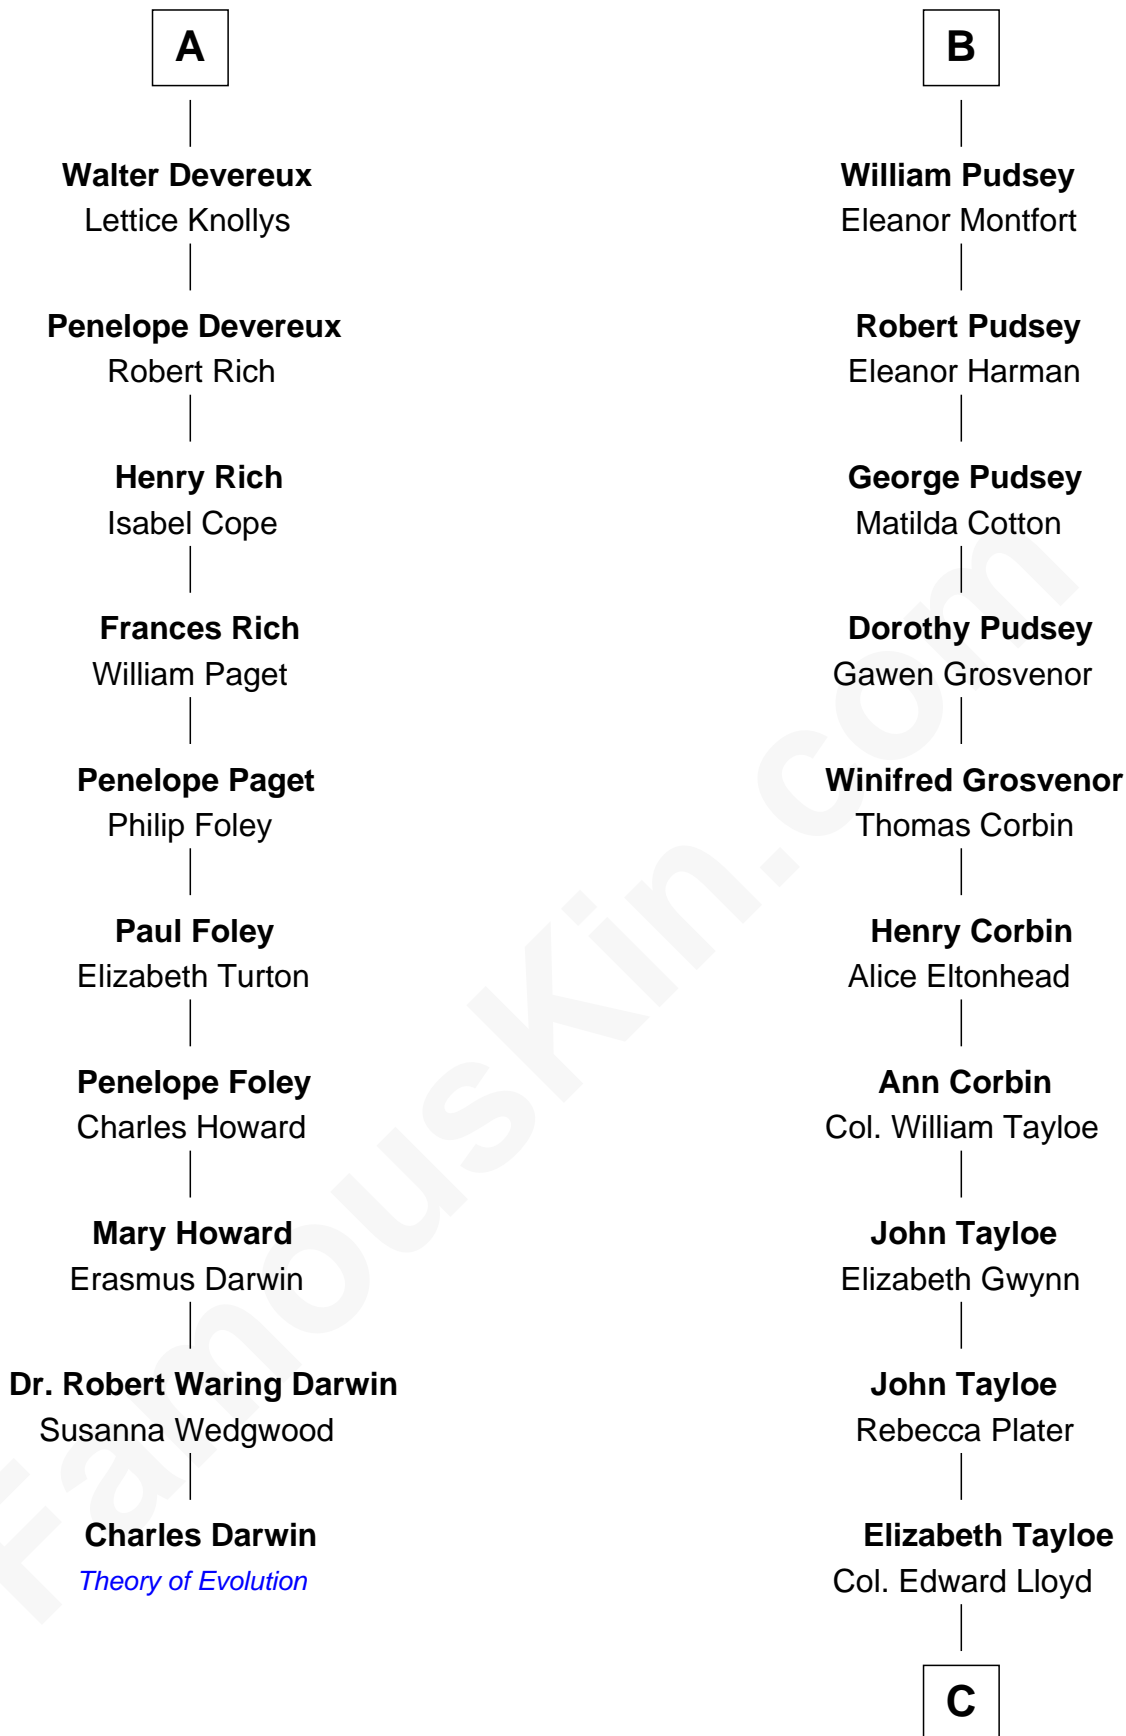

FamousKin.com Relationship Chart of

Charles Darwin

Theory of Evolution

16th cousin 3 times removed of

Henry Lloyd

40th Governor of Maryland

Sir John Grey

*with wife
Katherine FitzAlan*

Henry FitzHugh

Sir Leonard Hastings

Alice Camoys

Eleanor Fitzhugh

Sir Thomas Tunstall

Sir William Hastings

Katherine Neville

Margaret Tunstall

Sir Ralph Pudsey

Sir Edward Hastings

Mary Hungerford

Sir John Pudsey

Grace Hamerton

Sir George Hastings

Anne Stafford

Henry Pudsey

Margaret Conyers

Dorothy Hastings

Sir Richard Devereux

Rowland Pudsey

Edith Hare

A

B

C