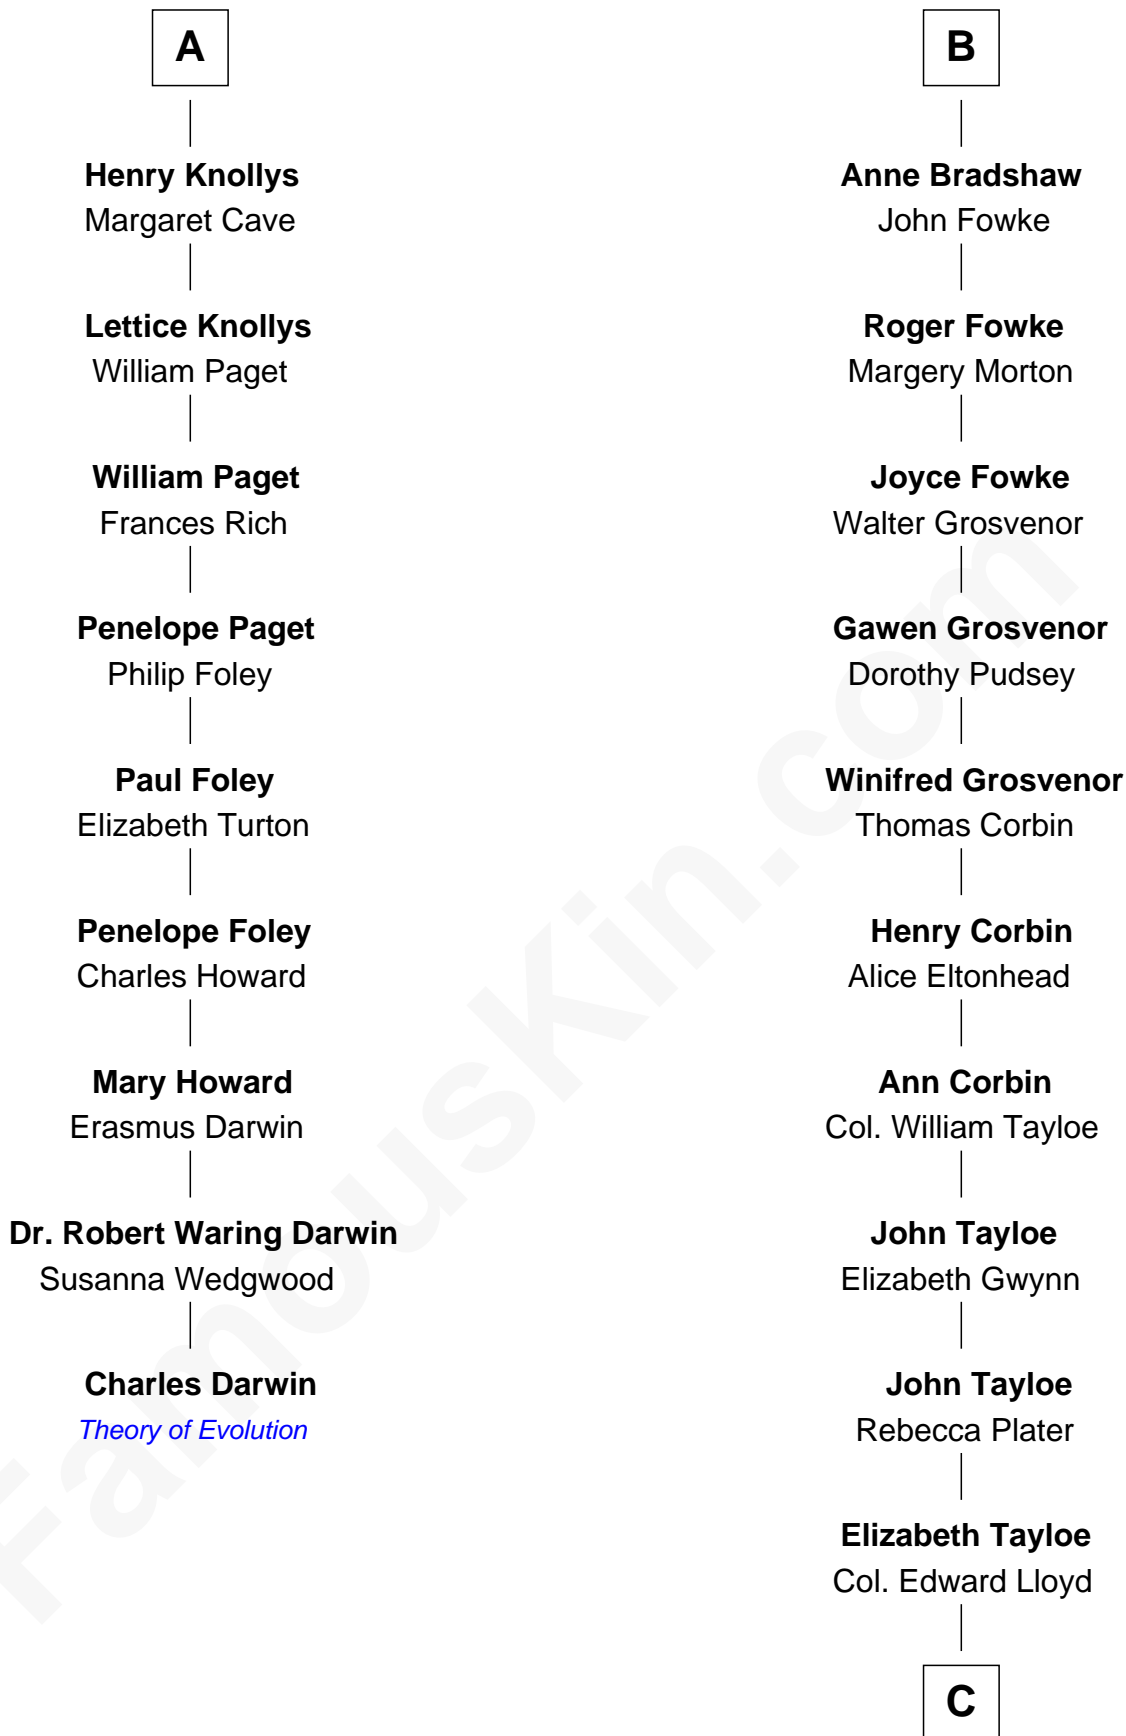

FamousKin.com Relationship Chart of

Charles Darwin

Theory of Evolution

15th cousin 4 times removed of

Henry Lloyd

40th Governor of Maryland

John de Welles

Maud de Roos

C

Col. Edward Lloyd

Sally Scott Murray

Daniel Lloyd

Catherine Henry

Henry Lloyd

40th Governor of Maryland

FamousKin.com