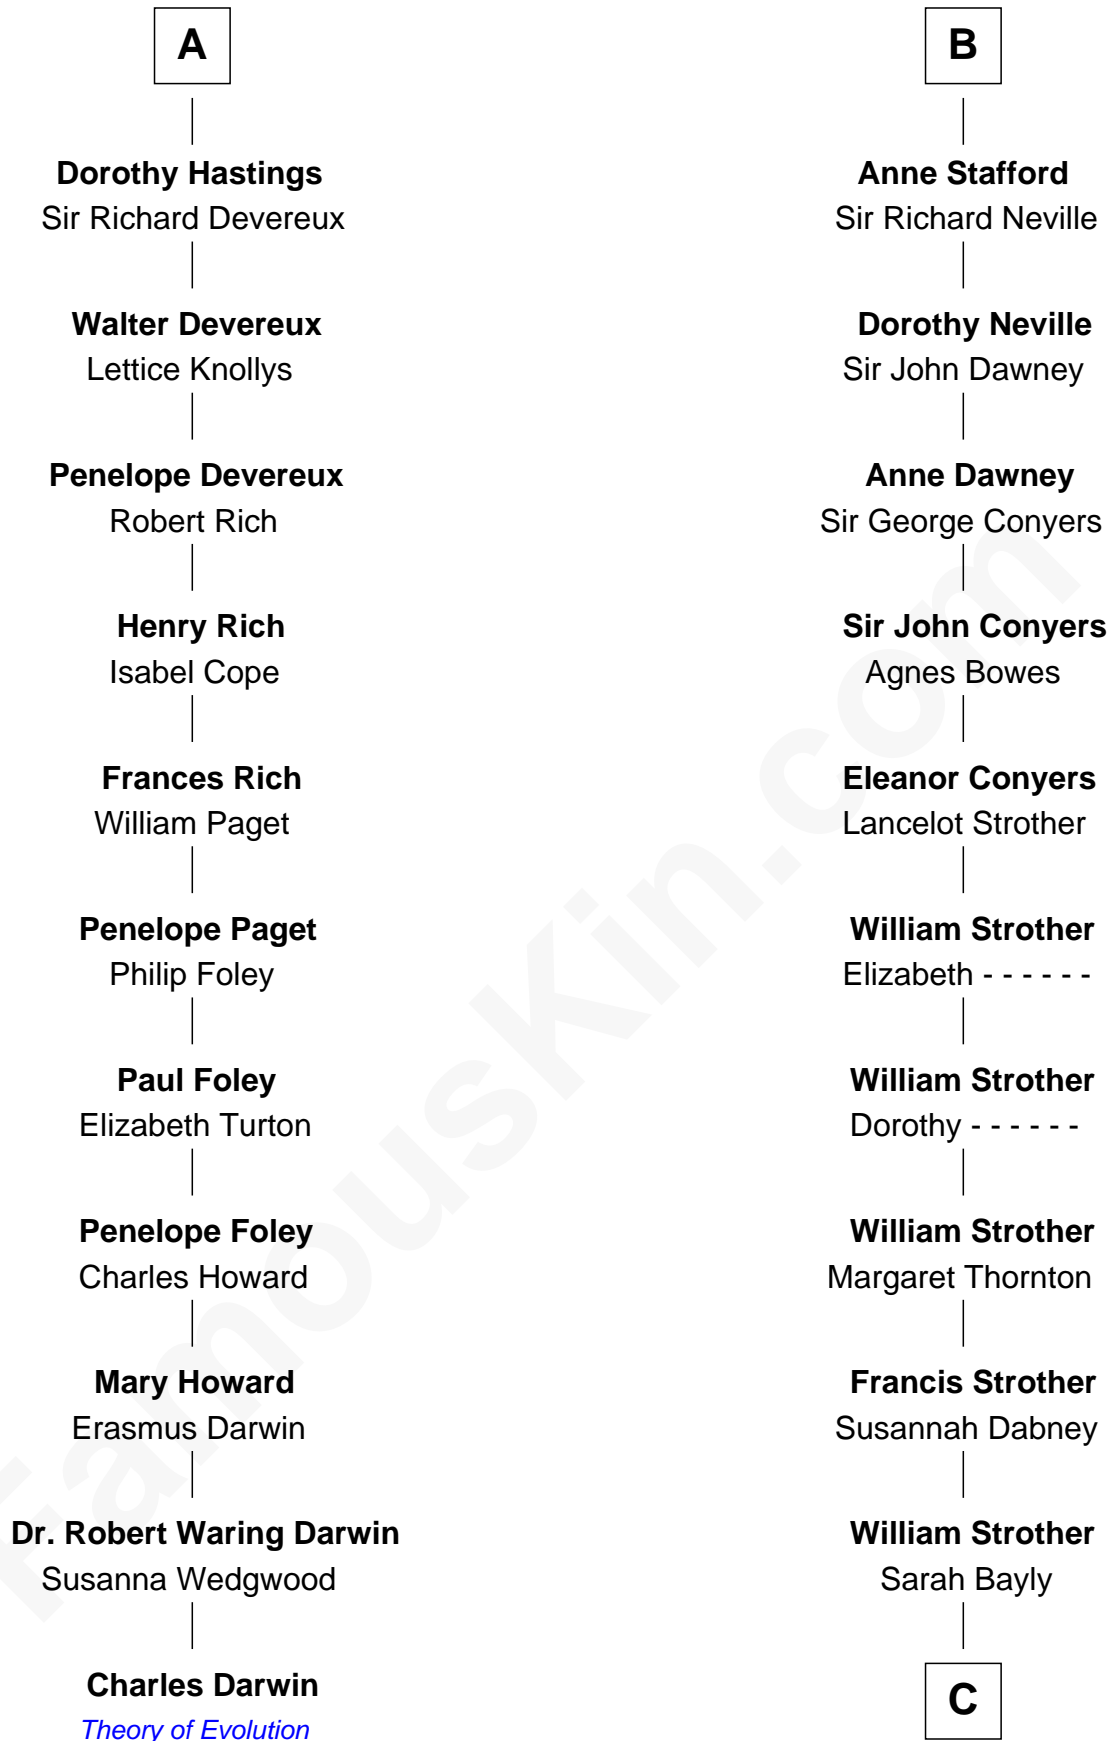

# FamousKin.com Relationship Chart of

**Charles Darwin**  
*Theory of Evolution*

17th cousin 1 time removed of

**Zachary Taylor**  
*12th U.S. President*

**John de Botetourte**  
Maud FitzThomas

**Elizabeth de Botetourte**

**Maud de St. Philibert**

Sir Warin Trussell

**Maud Trussell**

Sir John de Hastang

**Maud de Hastang**

Ralph Stafford

**Sir Humphrey Stafford**

Elizabeth Burdet

**Sir Humphrey Stafford**

Eleanor Aylesbury

**Humphrey Stafford**

Katherine Fray

**B**

C

|  
**Sarah Dabney Strother**

Col. Richard Taylor

|  
**Zachary Taylor**

*12th U.S. President*

FamousKin.com