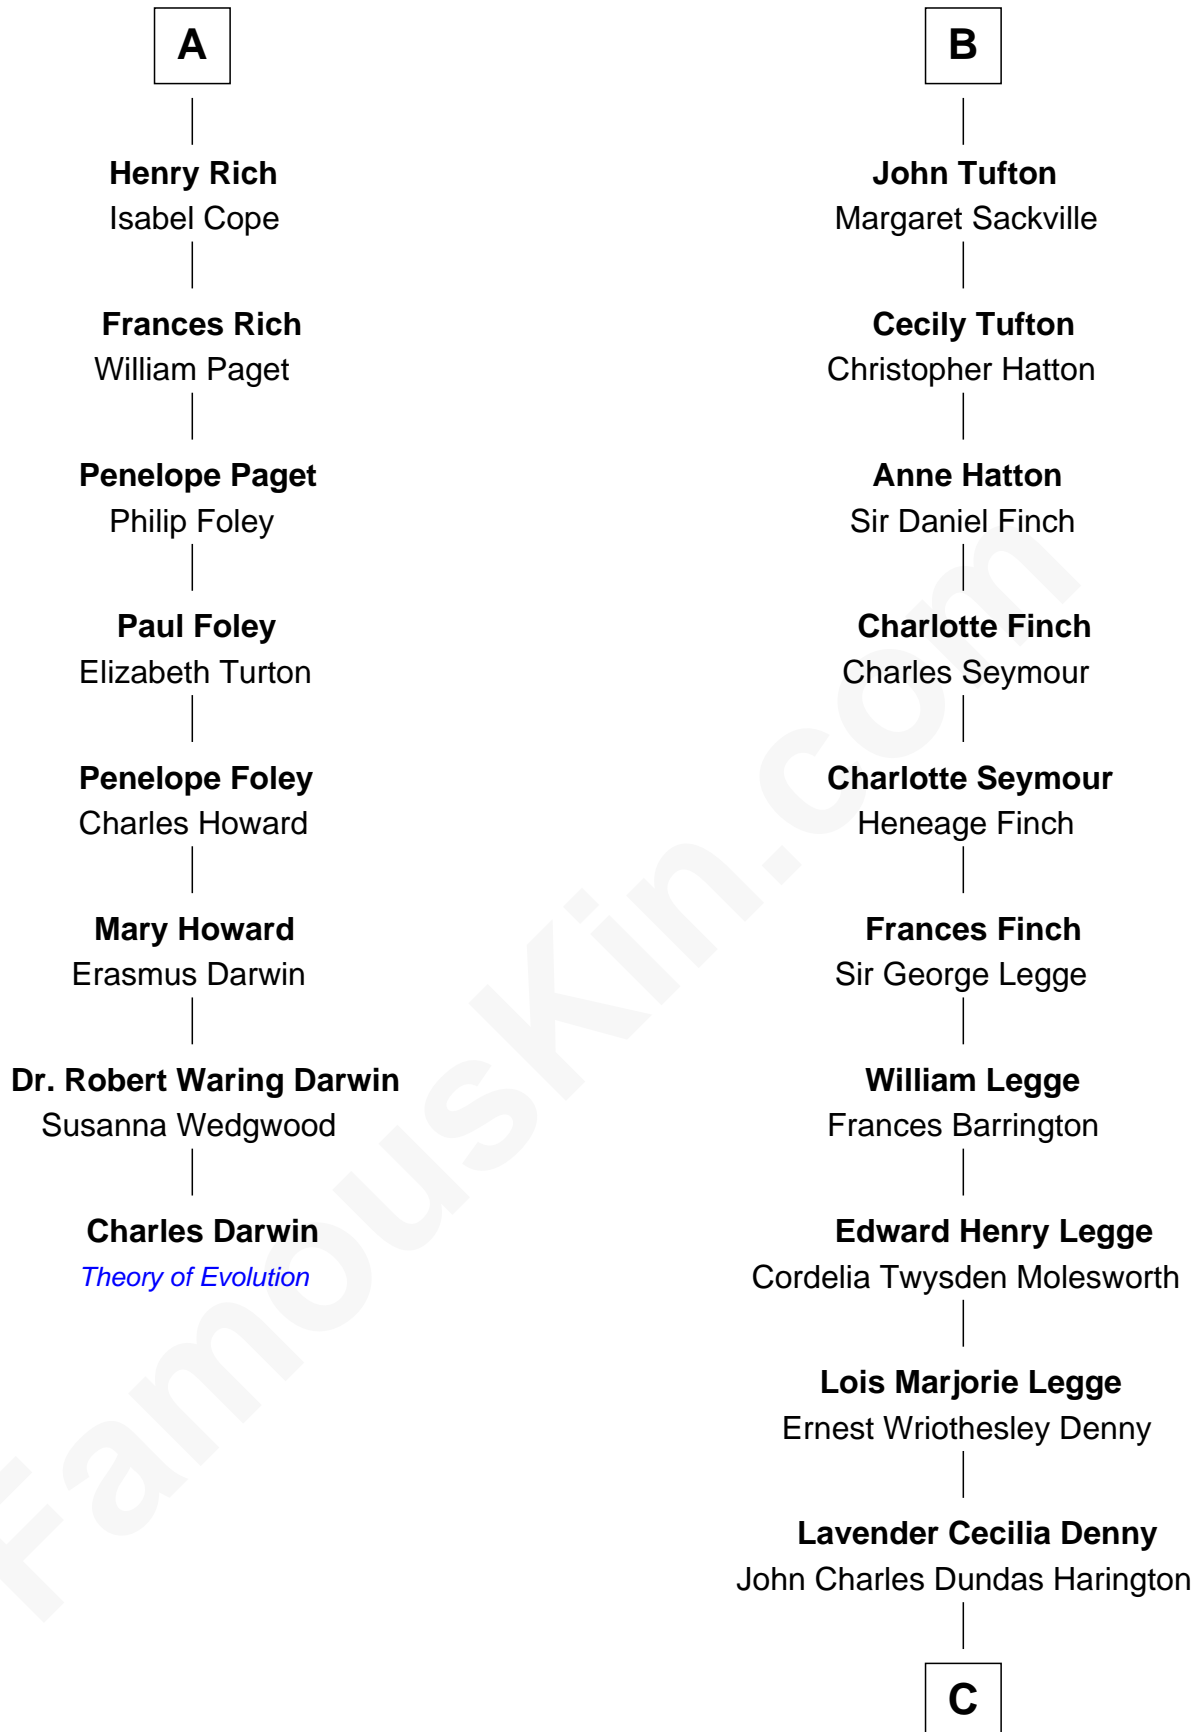

# FamousKin.com Relationship Chart of

**Charles Darwin**

*Theory of Evolution*

14th cousin 4 times removed of

**Kit Harington**

*TV Actor - "Game of Thrones"*

**Sir William Bouchier**

Anne Plantagenet

C

Sir David Richard Harington

Deborah Jane Catesby

Kit Harington

*TV Actor - "Game of Thrones"*

FamousKin.com