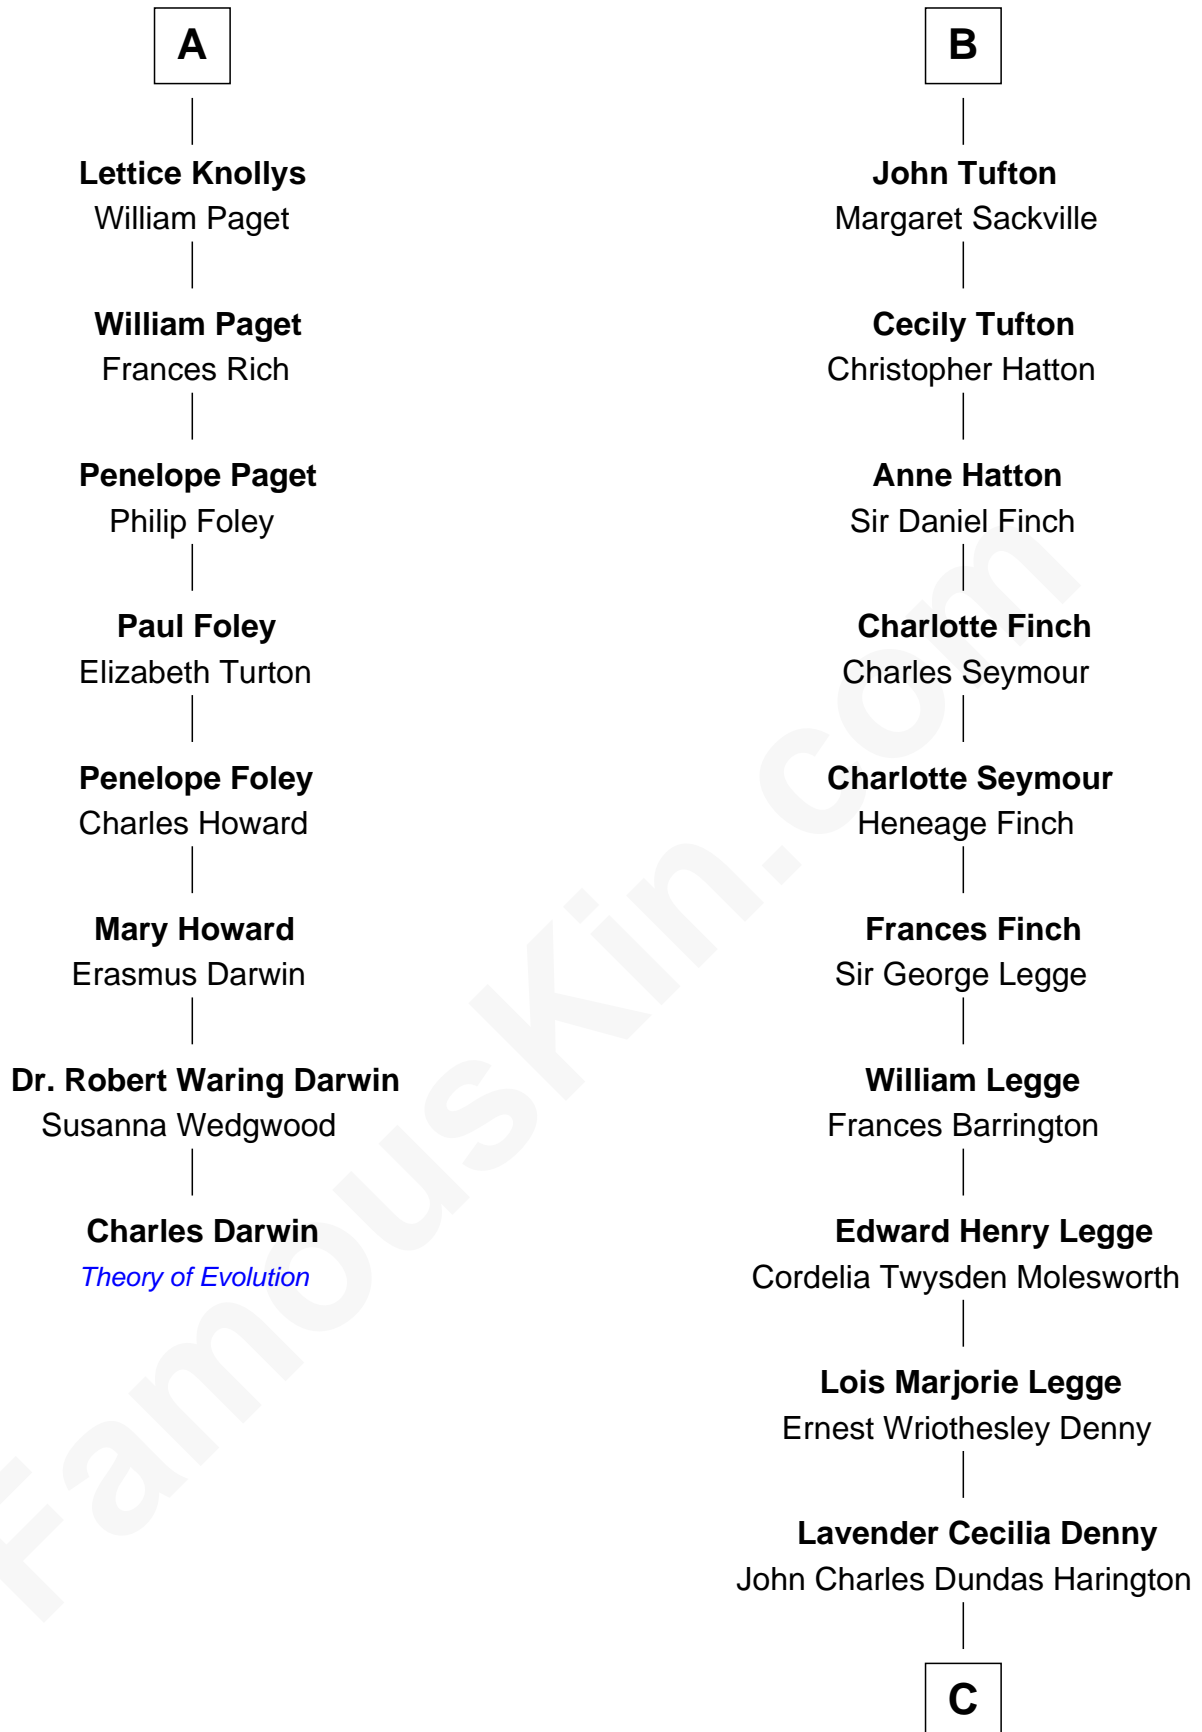

# FamousKin.com Relationship Chart of

**Charles Darwin**

*Theory of Evolution*

14th cousin 4 times removed of

**Kit Harington**

*TV Actor - "Game of Thrones"*

**Katherine Pabenham**

*with husband*  
Sir William Cheney

Katherine Fray

**Elizabeth Tilney**

Sir Thomas Howard

**Anne Stafford**

Sir Richard Neville

**Elizabeth Howard**

Thomas Boleyn

**John Neville**

Dorothy de Vere

**Mary Boleyn**

Sir William Carey

**John Neville**

Lucy Somerset

**Catherine Carey**

Sir Francis Knollys

**Dorothy Neville**

Sir Thomas Cecil

**Henry Knollys**

Margaret Cave

**Frances Cecil**

Sir Nicholas Tufton

**A**

**B**

C