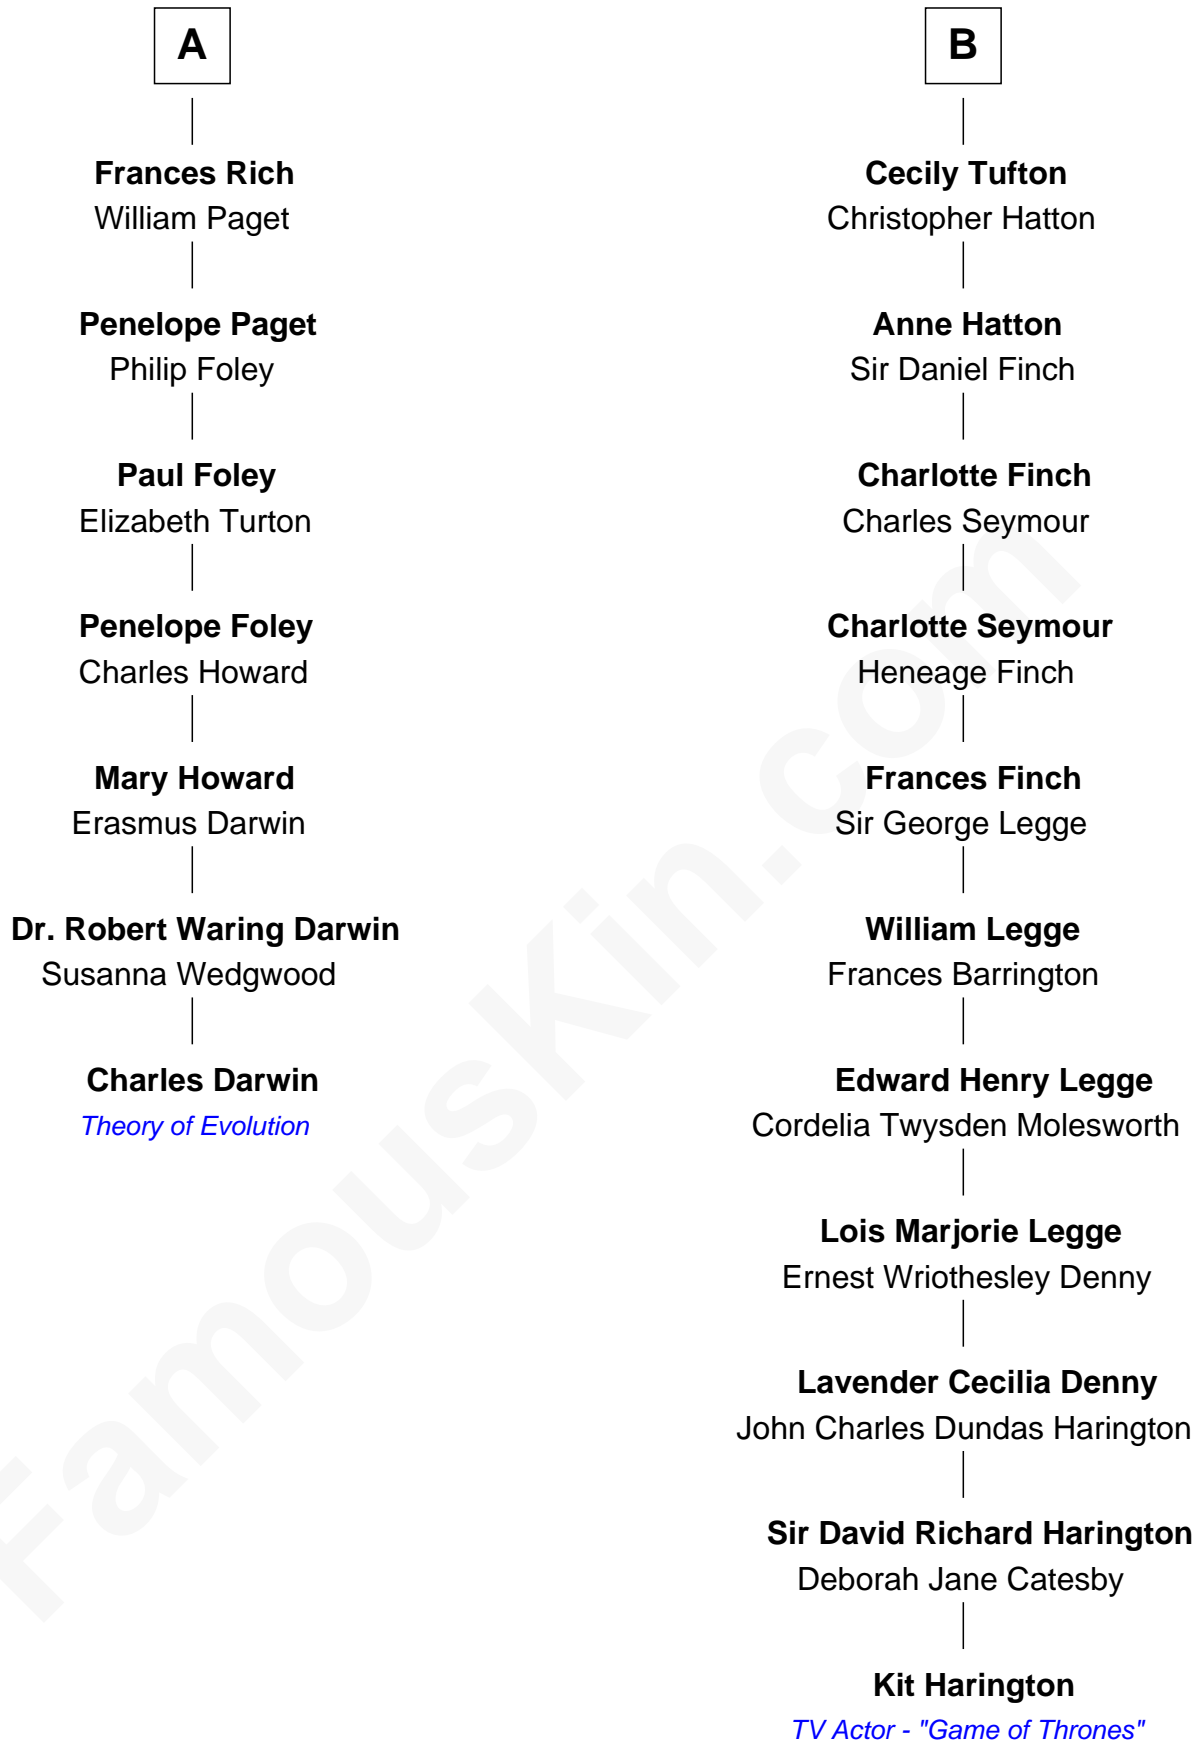

FamousKin.com Relationship Chart of

Charles Darwin

Theory of Evolution

13th cousin 4 times removed of

Kit Harington

TV Actor - "Game of Thrones"

Sir Henry Percy

Eleanor Neville

Kit Harington photo by [Gage Skidmore](#) (CC BY-SA 2.0)