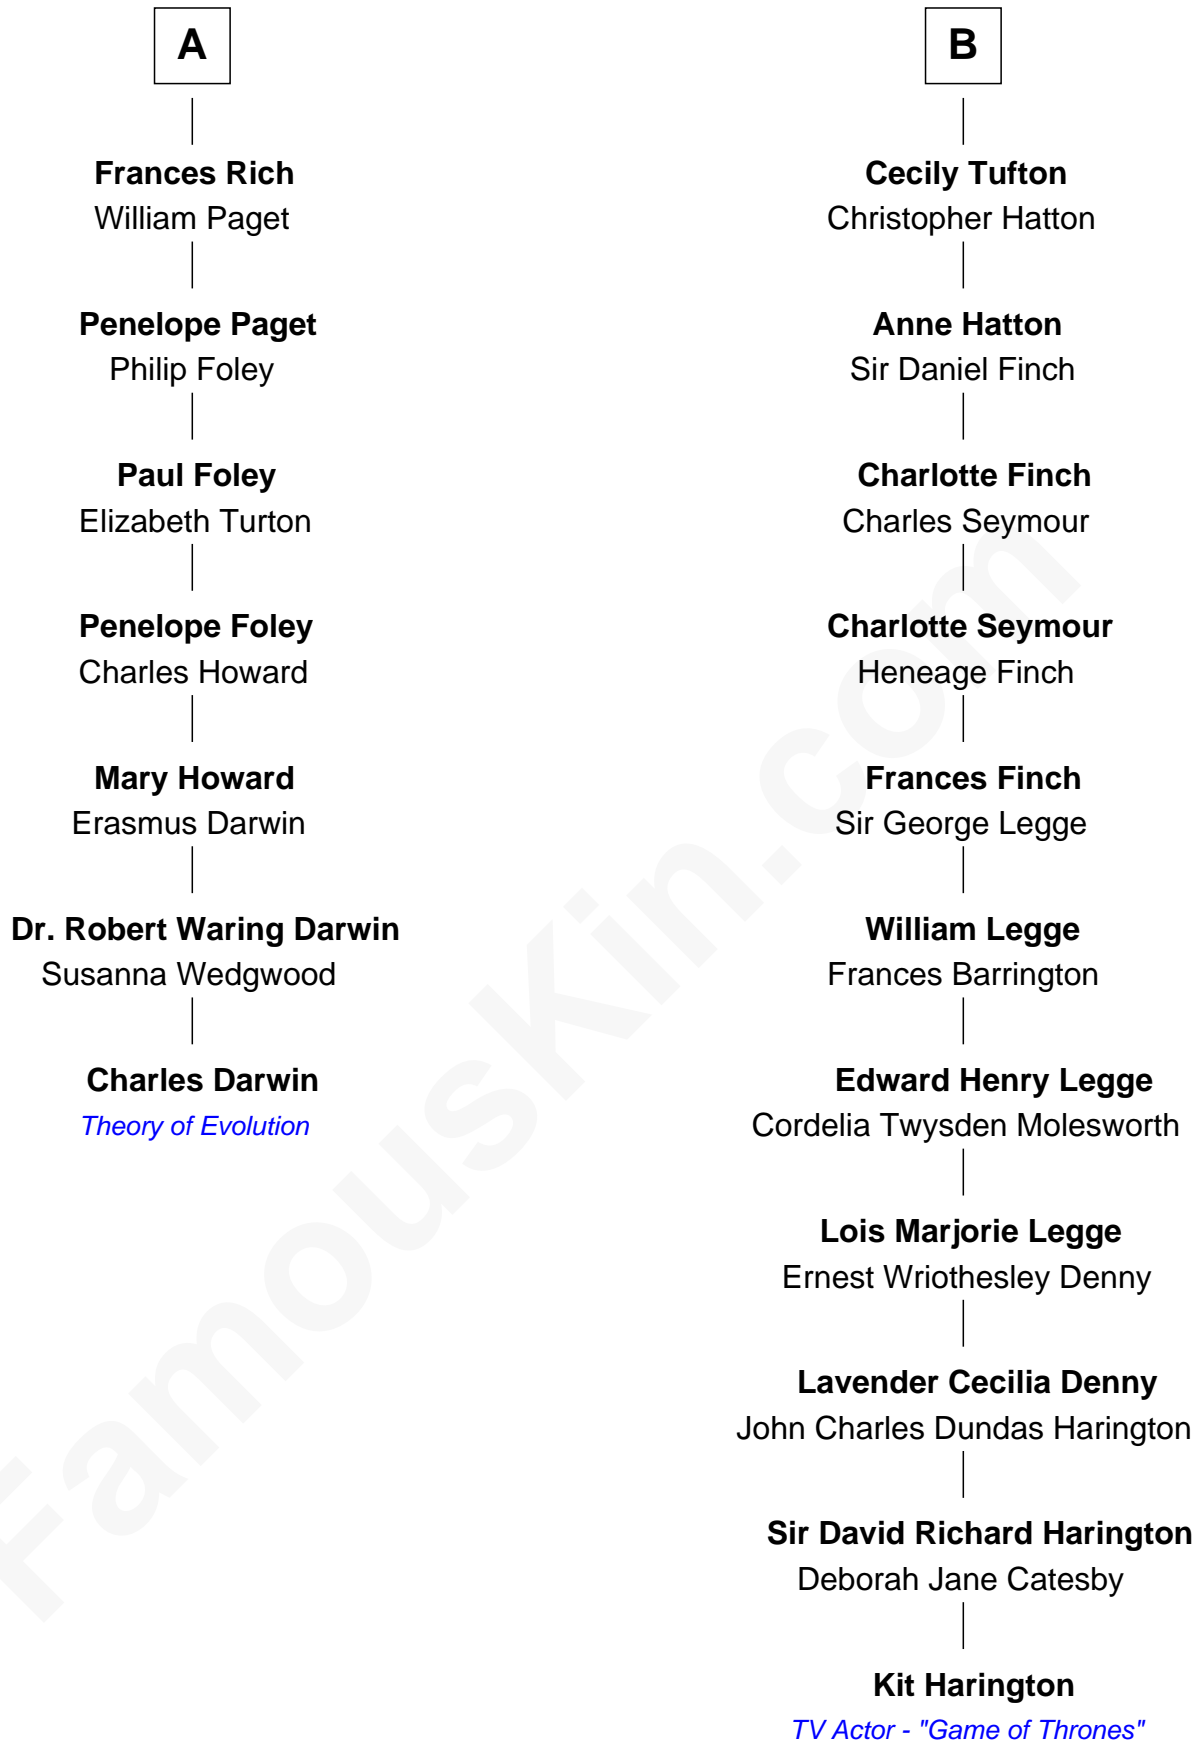

FamousKin.com Relationship Chart of

Charles Darwin

Theory of Evolution

13th cousin 4 times removed of

Kit Harington

TV Actor - "Game of Thrones"

Sir Walter Devereux

Elizabeth Merbery

Sir Walter Devereux

Anne Ferrers

John Devereux

Cecily Bouchier

Walter Devereux

Mary Grey

Sir Richard Devereux

Dorothy Hastings

William Herbert

Catherine Herbert

George Grey

Anne Grey

Sir John Hussey

Anne Hussey

Sir Humphrey Browne

Christian Browne

Sir John Tufton

Sir Nicholas Tufton

Frances Cecil

John Tufton

Margaret Sackville

B

Kit Harington photo by [Gage Skidmore](#) [\(CC BY-SA 2.0\)](#)