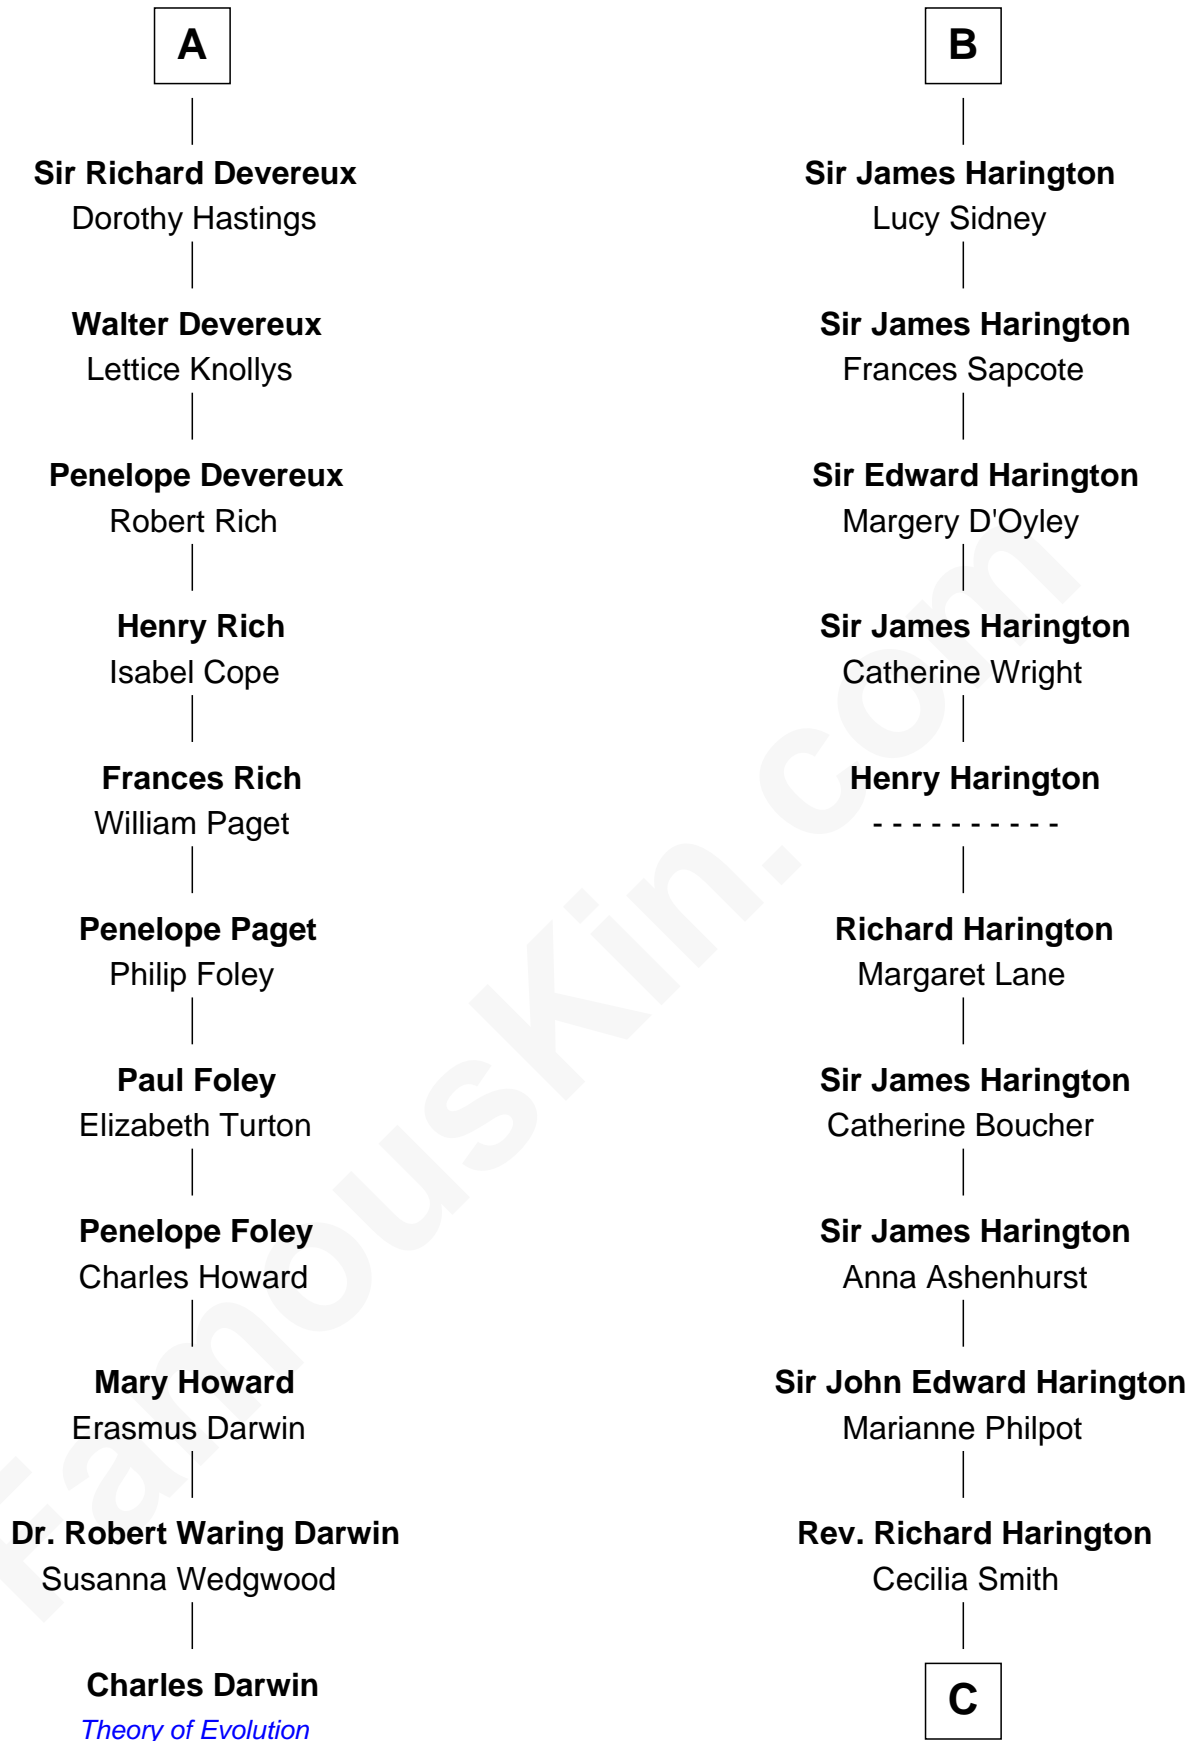

# FamousKin.com Relationship Chart of

**Charles Darwin**

*Theory of Evolution*

17th cousin 4 times removed of

**Kit Harington**

*TV Actor - "Game of Thrones"*

**Sir Robert de Harington**

Elizabeth de Multon

C

**Sir Richard Harington**

Francis Agnata Biscoe

**Sir Richard Harington**

Selina Louisa Grace Dundas

**John Charles Dundas Harington**

Lavender Cecilia Denny

**Sir David Richard Harington**