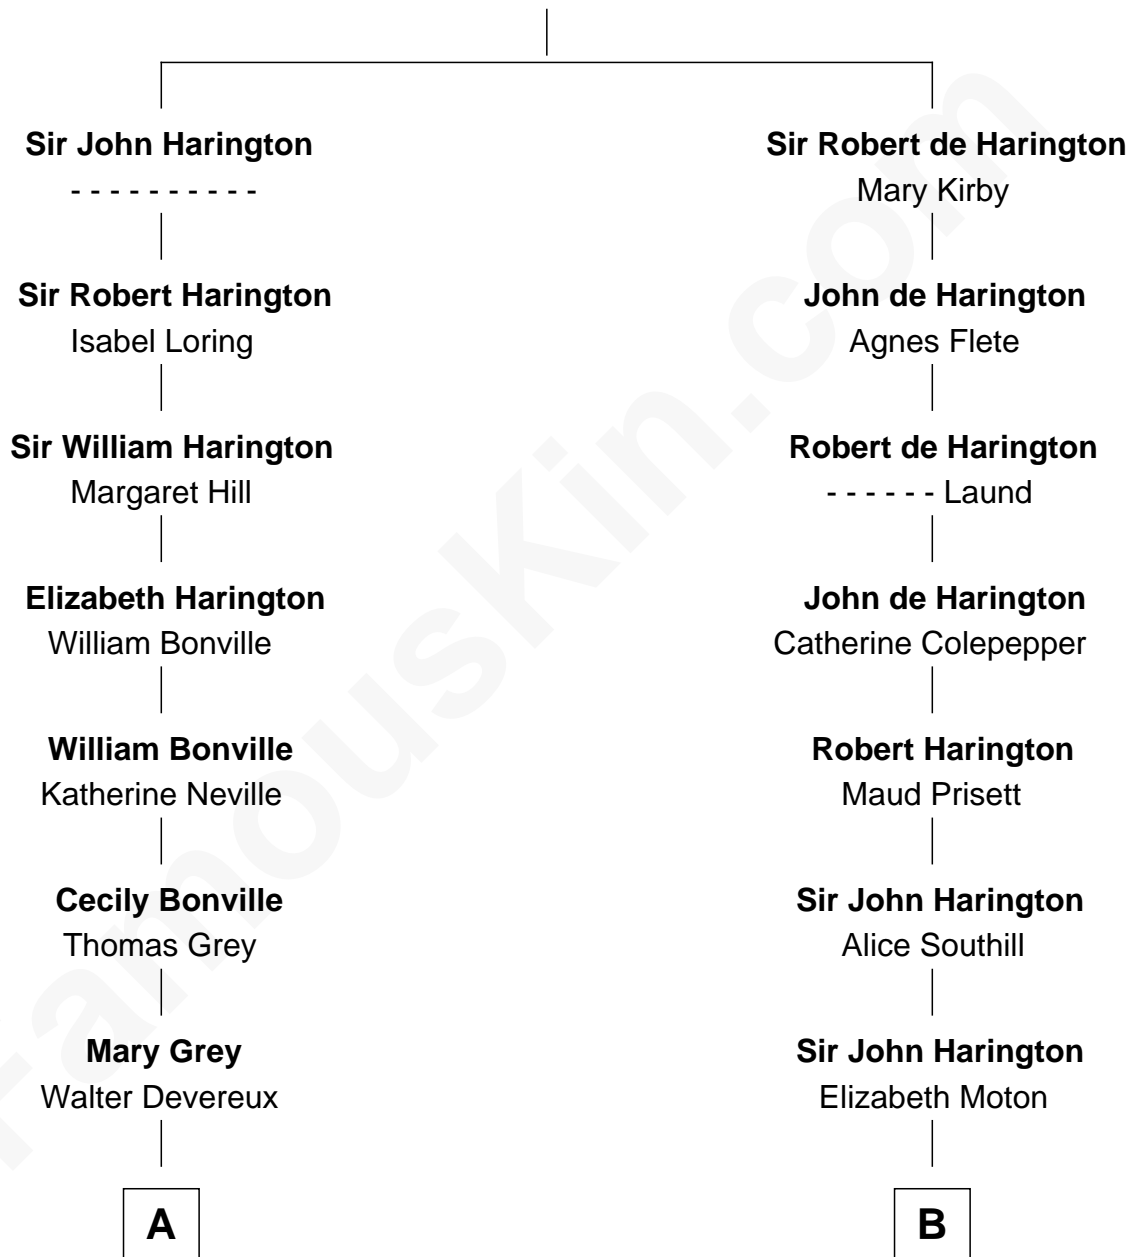

# FamousKin.com Relationship Chart of

**Charles Darwin**

*Theory of Evolution*

17th cousin 4 times removed of

**Kit Harington**

*TV Actor - "Game of Thrones"*

**Sir Robert de Harington**

Elizabeth de Multon

C

**Sir Richard Harington**

Francis Agnata Biscoe

**Sir Richard Harington**

Selina Louisa Grace Dundas

**John Charles Dundas Harington**

Lavender Cecilia Denny

**Sir David Richard Harington**