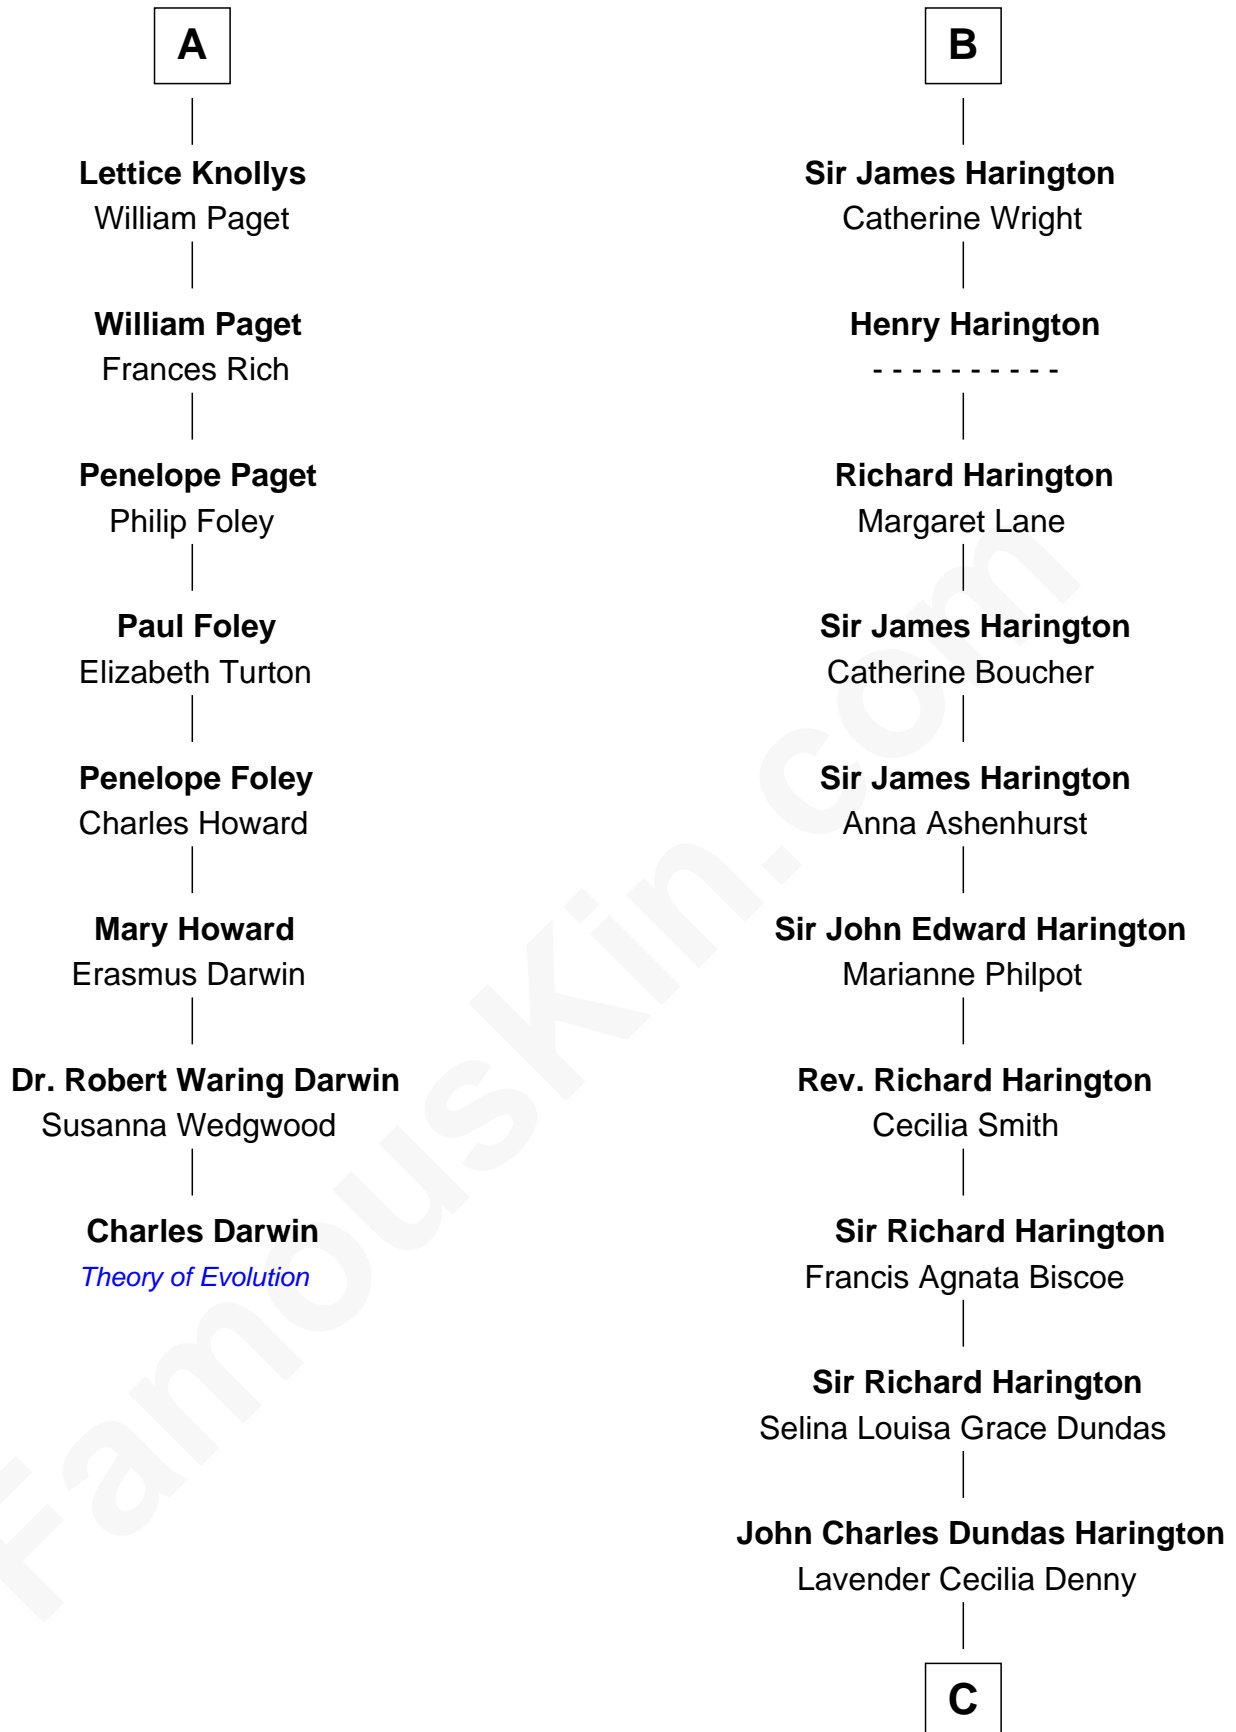

FamousKin.com Relationship Chart of

Charles Darwin

Theory of Evolution

14th cousin 4 times removed of

Kit Harington

TV Actor - "Game of Thrones"

C

Sir David Richard Harington
Deborah Jane Catesby