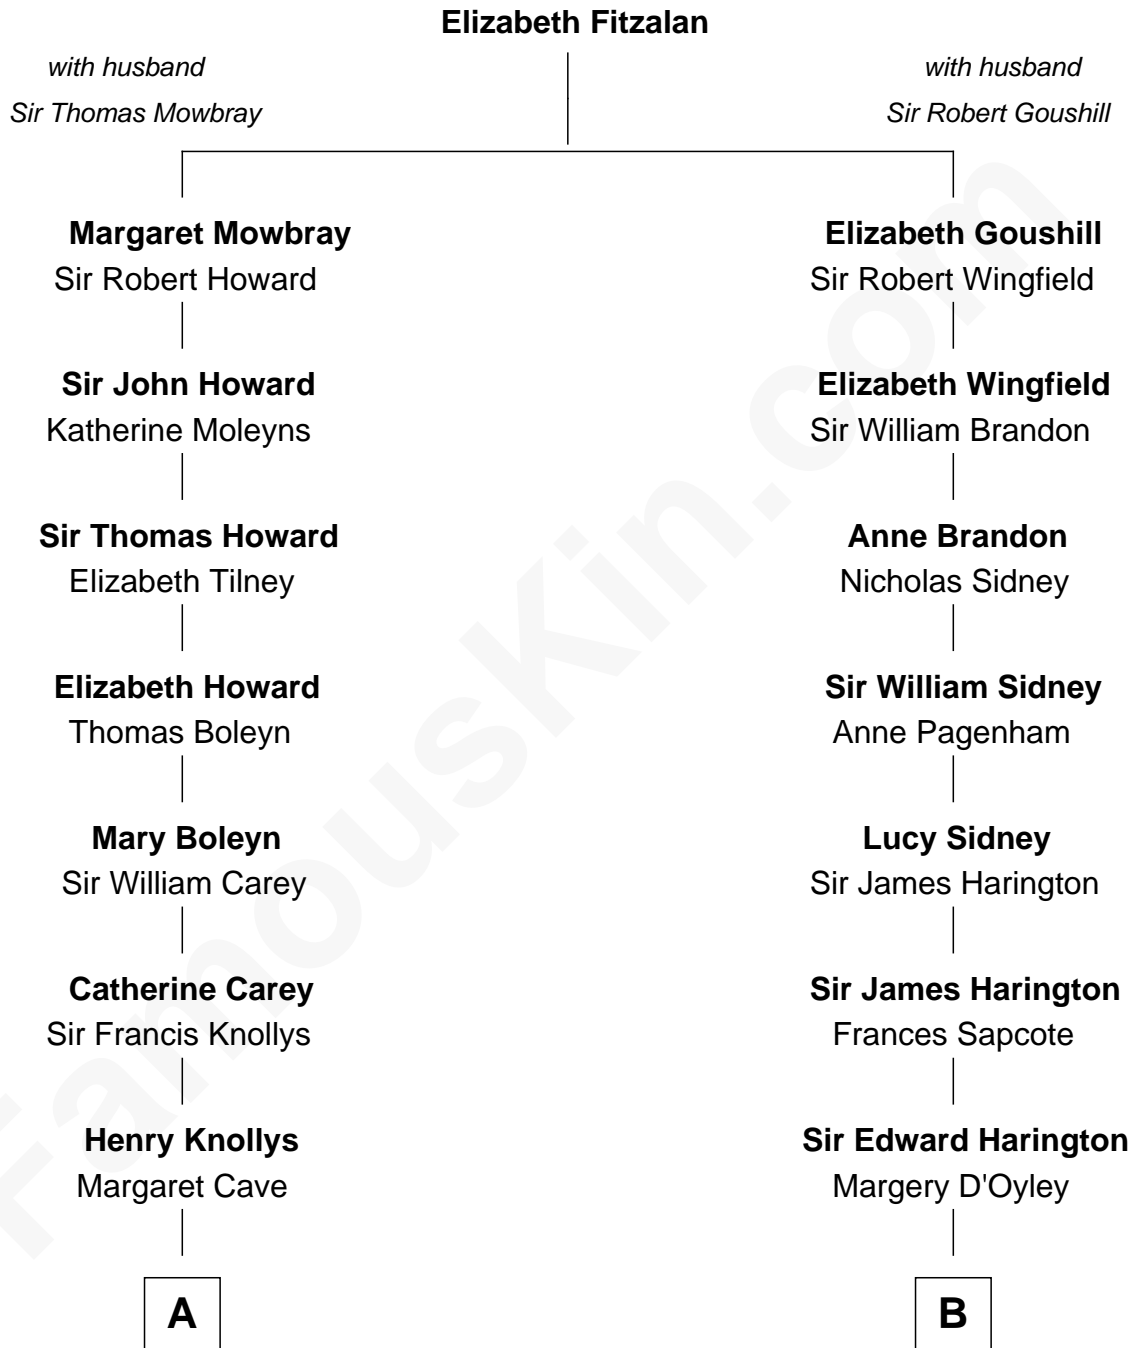

FamousKin.com Relationship Chart of

Charles Darwin

Theory of Evolution

14th cousin 4 times removed of

Kit Harington

TV Actor - "Game of Thrones"

C

Sir David Richard Harington
Deborah Jane Catesby

Kit Harington
TV Actor - "Game of Thrones"

FamousKin.com