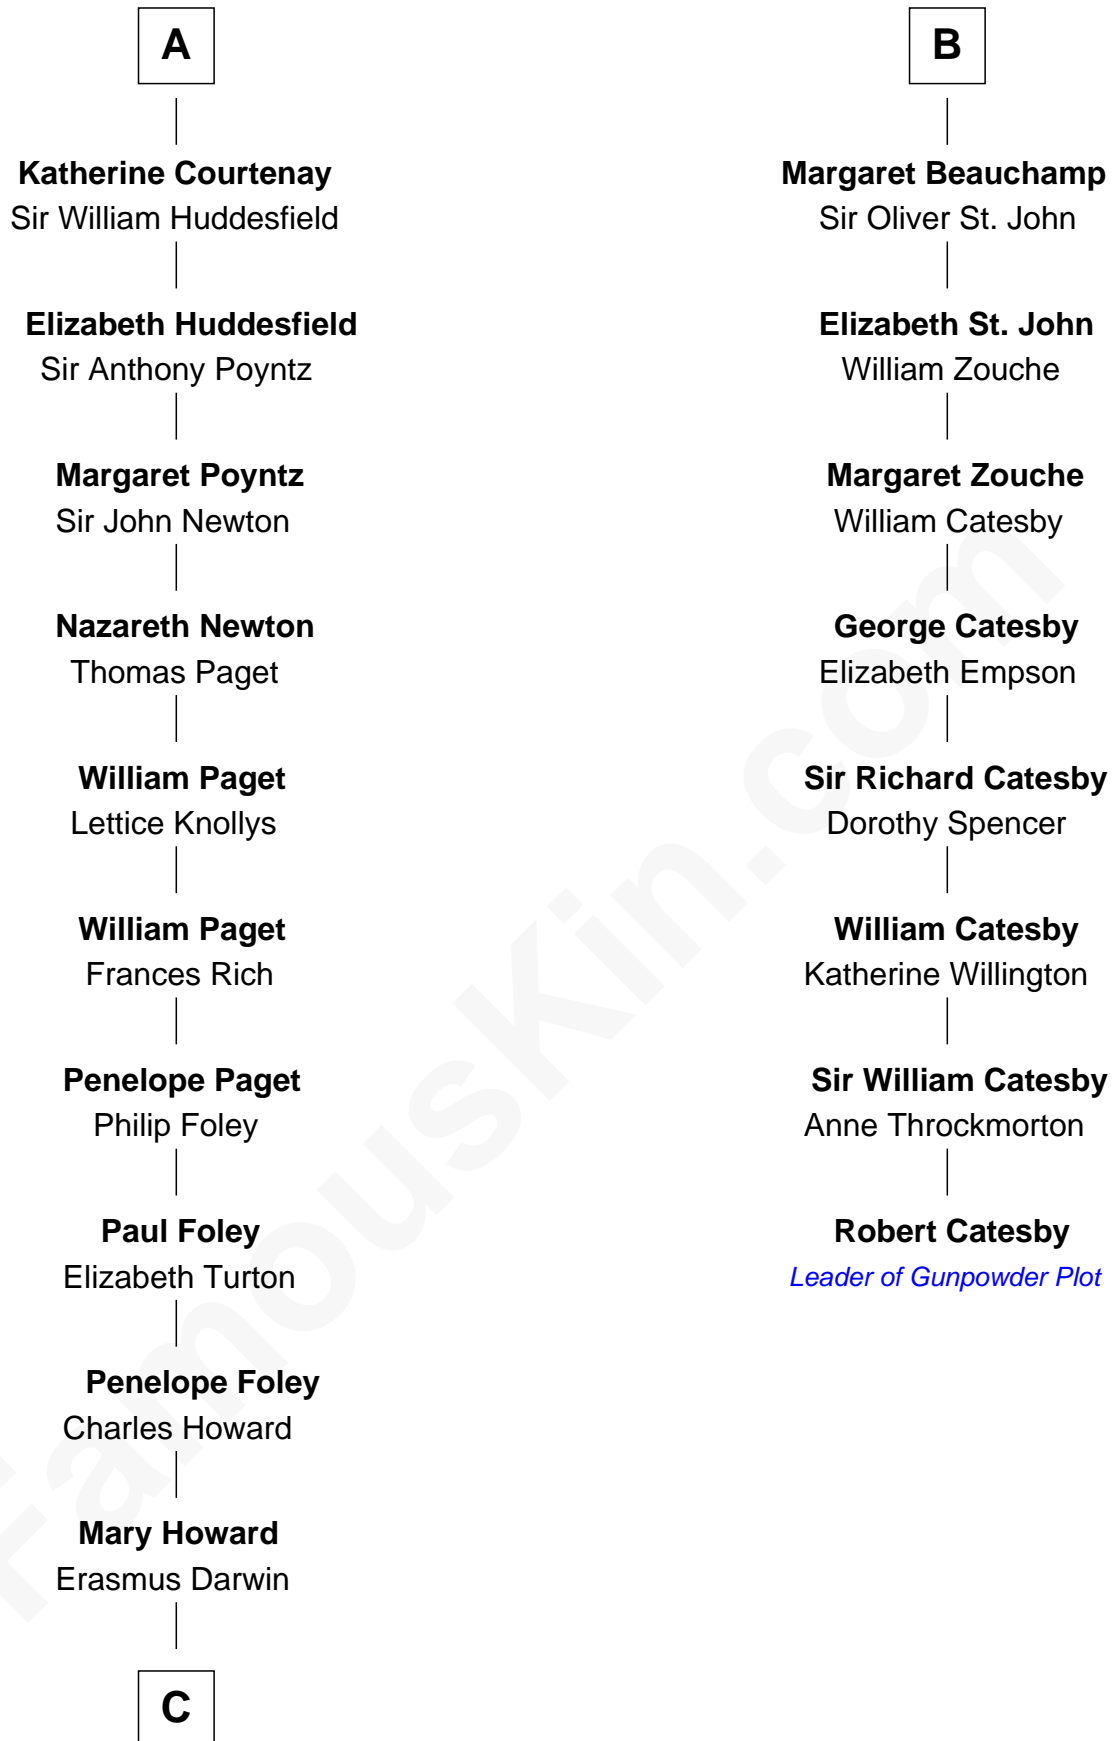

FamousKin.com Relationship Chart of

Charles Darwin

Theory of Evolution

14th cousin 4 times removed of

Robert Catesby

Leader of Gunpowder Plot

Sir Humphrey de Bohun

Maud of Eu

Sir Philip Courtenay

Anne Wake

Sir John Courtenay

Joan Champernoun

Sir Philip Courtenay

Elizabeth Hungerford

A

Alice de Bohun

Roger de Tony

Alice de Tony

Sir Walter de Beauchamp

Roger de Beauchamp

Sir Roger de Beauchamp

Sibyl de Pateshulle

Sir Roger de Beauchamp

Joan de Clopton

Sir Roger Beauchamp

Mary -----

Sir John Beauchamp

Edith Stourton

B

C

Dr. Robert Waring Darwin

Susanna Wedgwood