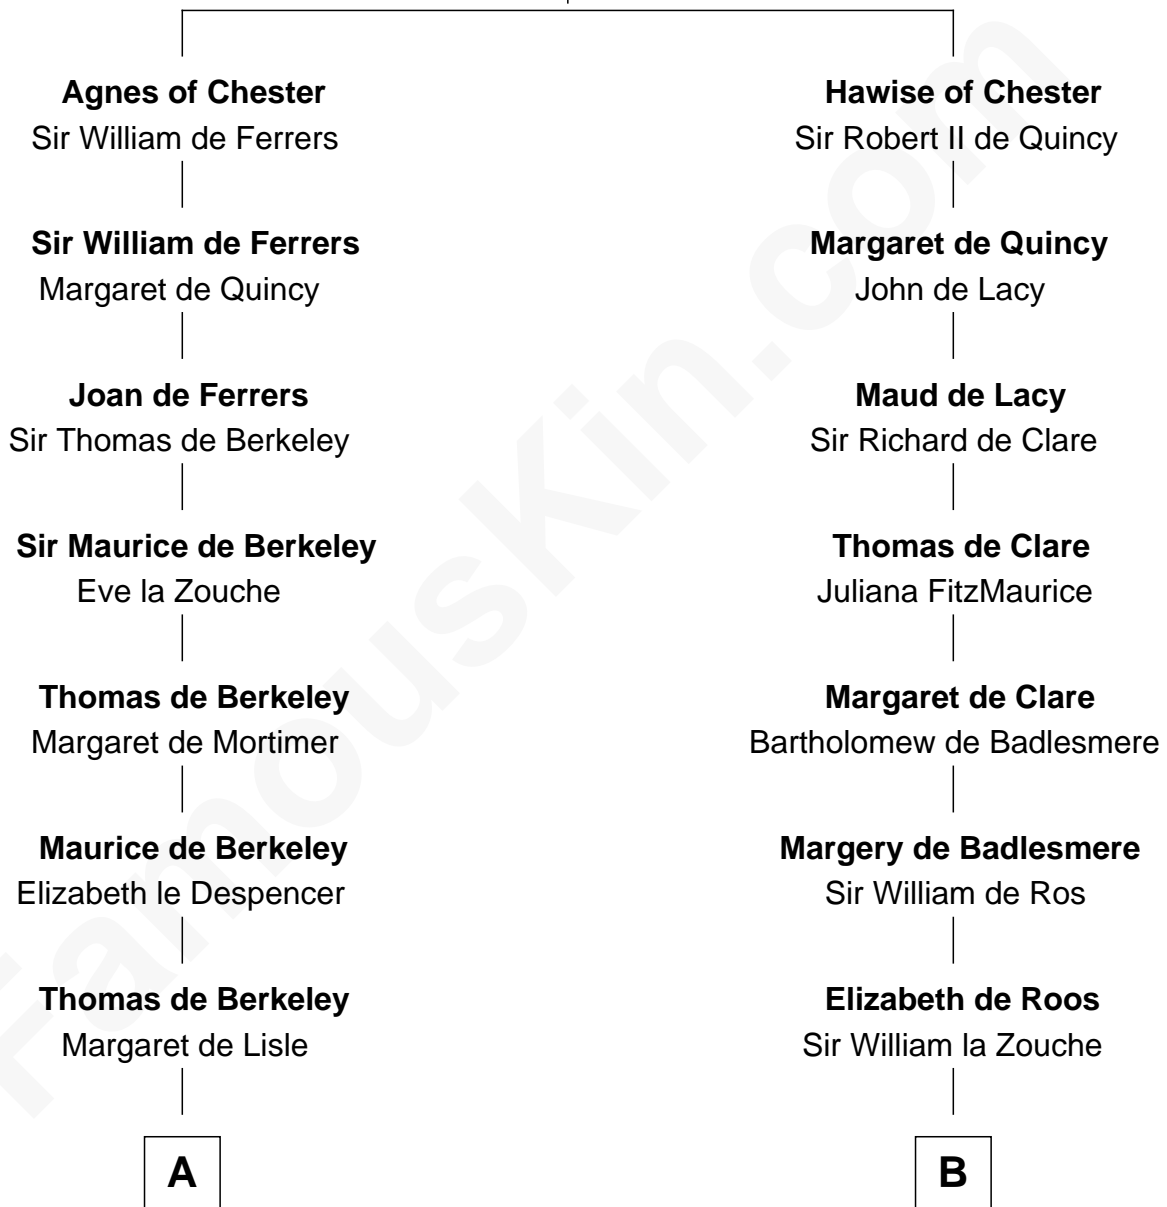

FamousKin.com Relationship Chart of

Charles Darwin

Theory of Evolution

15th cousin 6 times removed of

Robert Catesby

Leader of Gunpowder Plot

Hugh de Kevelioc
Bertrade de Montfort

C

Paul Foley

Elizabeth Turton

Penelope Foley

Charles Howard

Mary Howard

Erasmus Darwin

Dr. Robert Waring Darwin

Susanna Wedgwood

Charles Darwin

Theory of Evolution

FamousKin.com