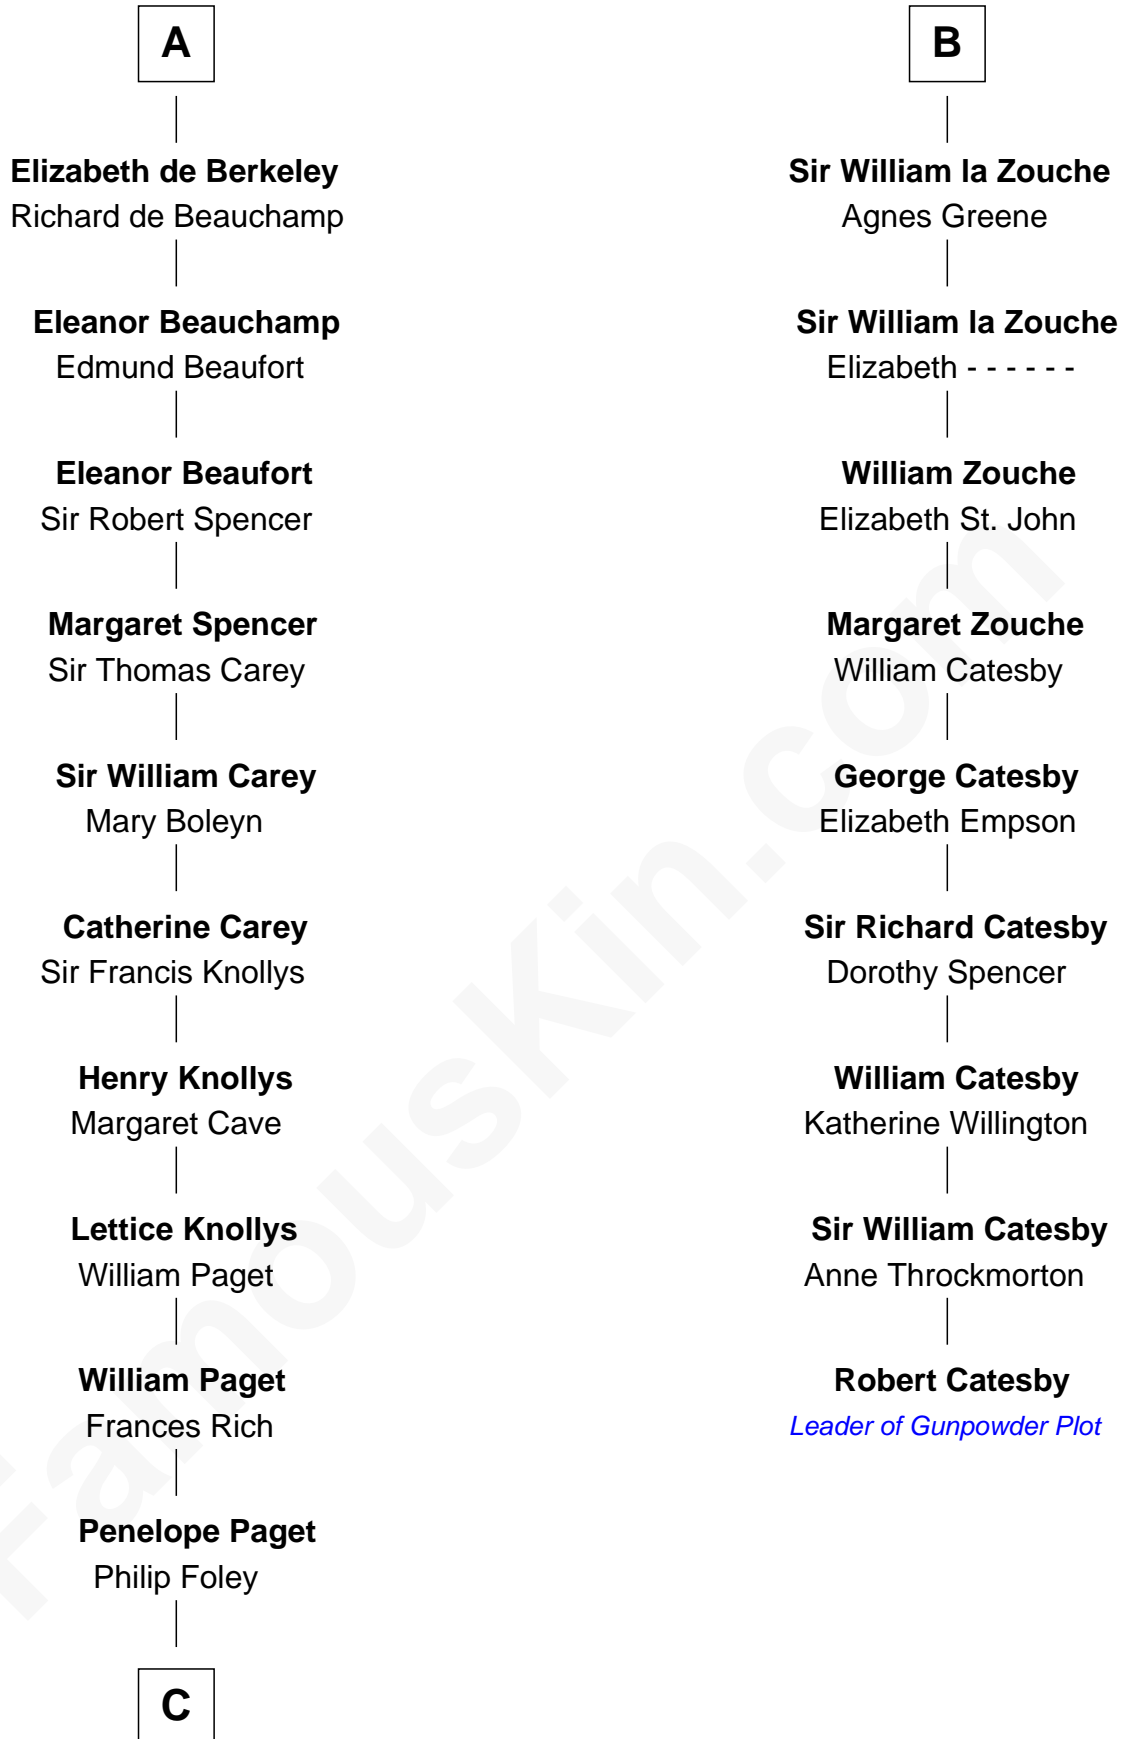

FamousKin.com Relationship Chart of

Charles Darwin

Theory of Evolution

15th cousin 6 times removed of

Robert Catesby

Leader of Gunpowder Plot

Hugh de Kevelioc
Bertrade de Montfort

C

Paul Foley

Elizabeth Turton

Penelope Foley

Charles Howard

Mary Howard

Erasmus Darwin

Dr. Robert Waring Darwin

Susanna Wedgwood

Charles Darwin

Theory of Evolution

FamousKin.com