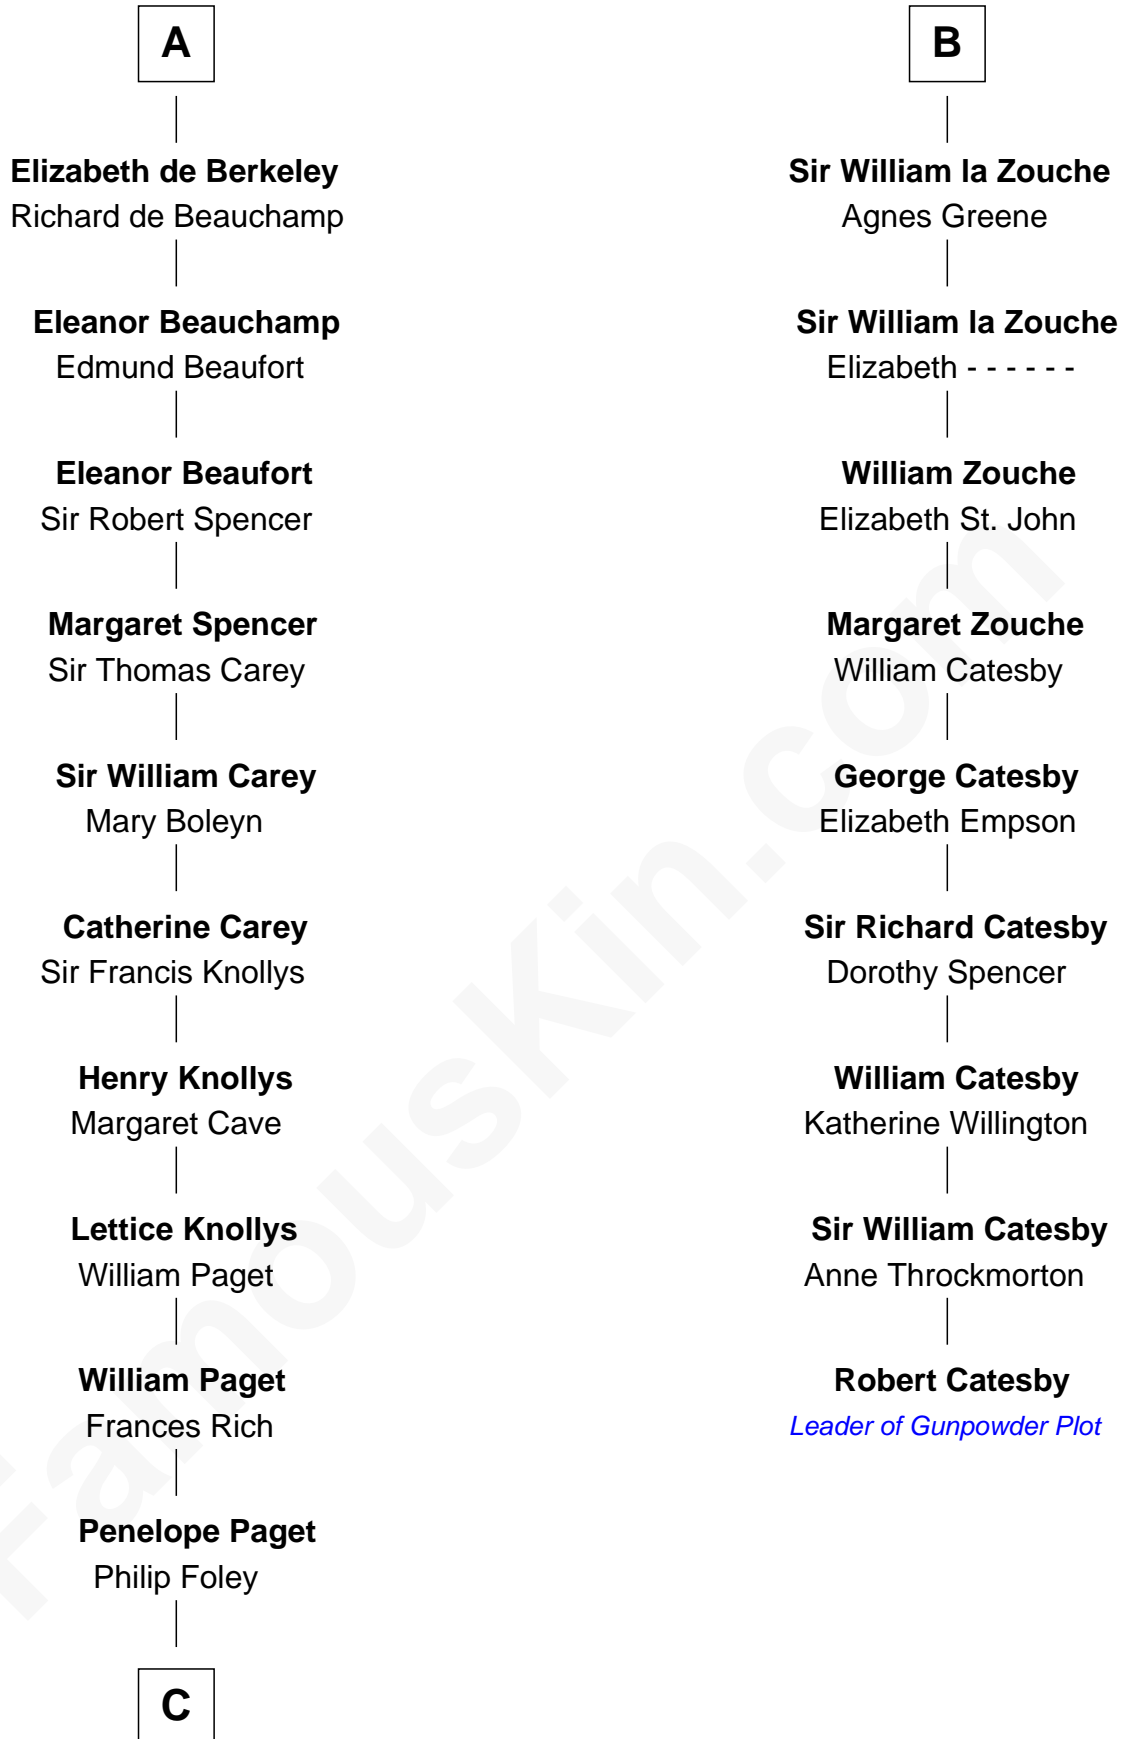

FamousKin.com Relationship Chart of

Charles Darwin

Theory of Evolution

15th cousin 6 times removed of

Robert Catesby

Leader of Gunpowder Plot

C

Paul Foley

Elizabeth Turton

Penelope Foley

Charles Howard

Mary Howard

Erasmus Darwin

Dr. Robert Waring Darwin

Susanna Wedgwood

Charles Darwin

Theory of Evolution

FamousKin.com