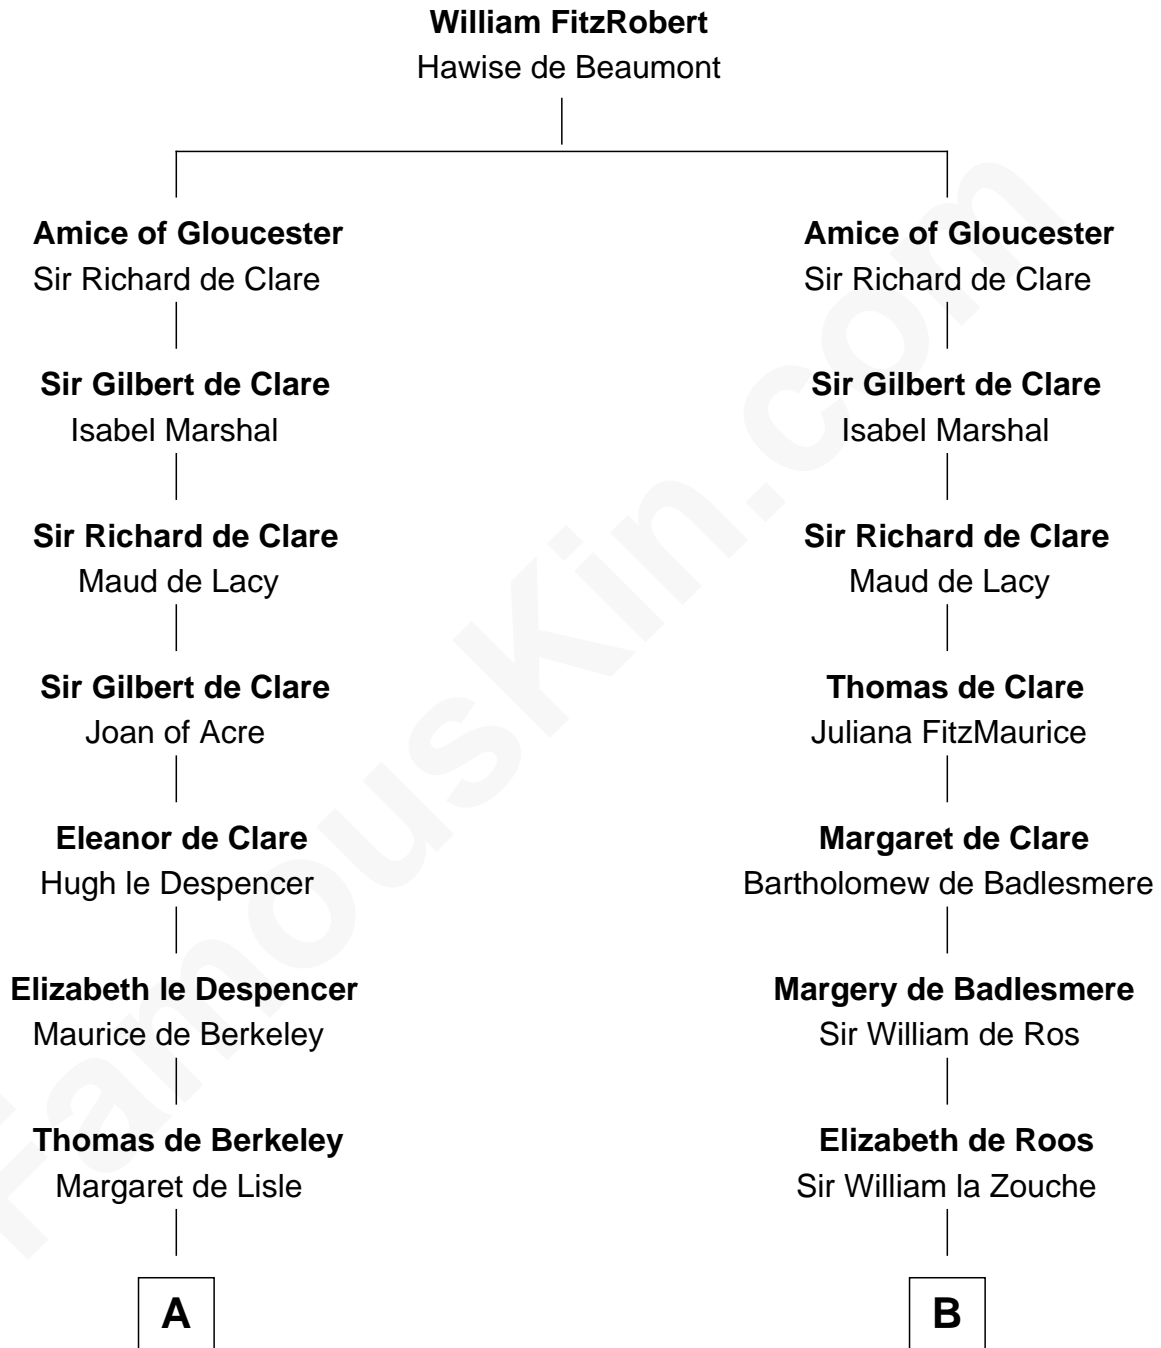

FamousKin.com Relationship Chart of

Charles Darwin

Theory of Evolution

15th cousin 6 times removed of

Robert Catesby

Leader of Gunpowder Plot

C

Paul Foley

Elizabeth Turton

Penelope Foley

Charles Howard

Mary Howard

Erasmus Darwin

Dr. Robert Waring Darwin

Susanna Wedgwood

Charles Darwin

Theory of Evolution

FamousKin.com