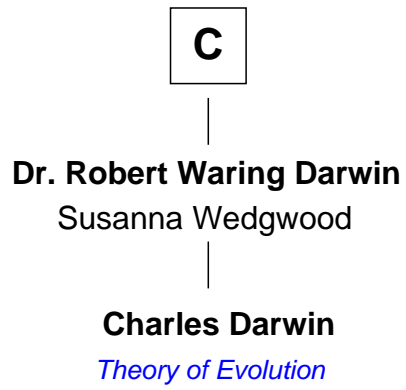

FamousKin.com