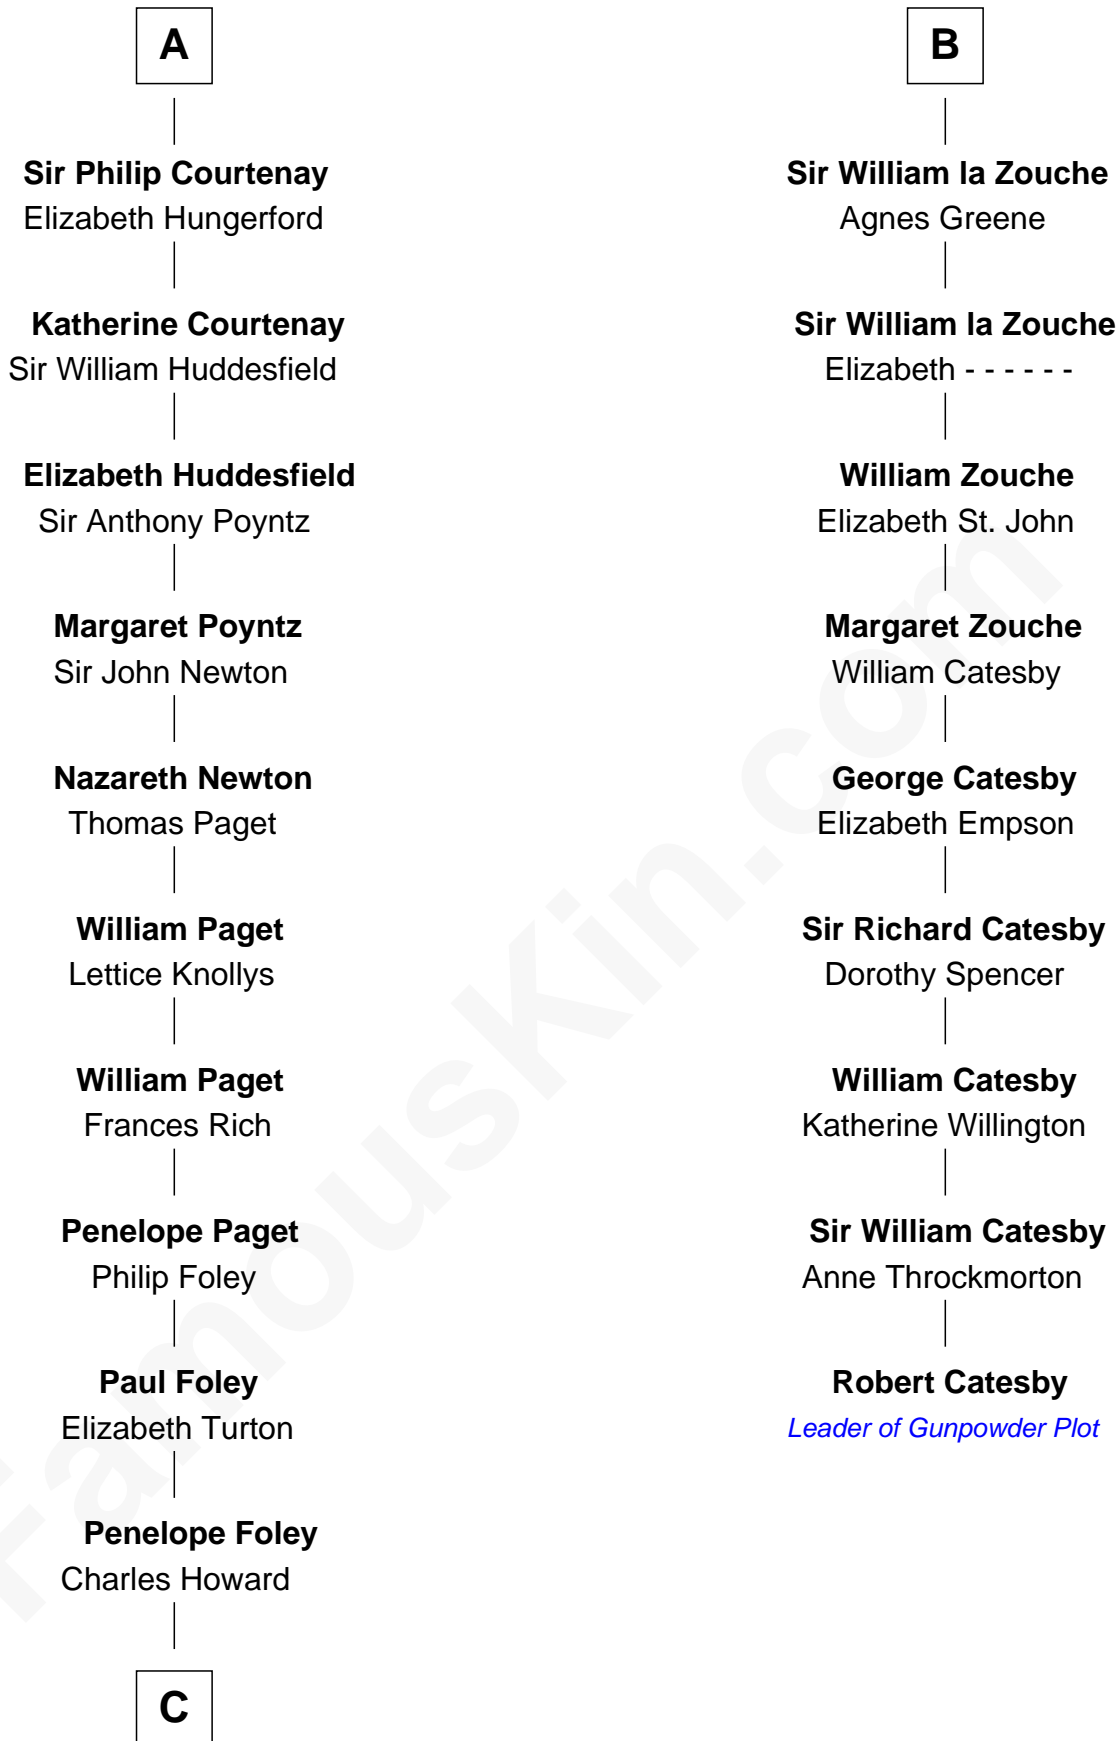

FamousKin.com Relationship Chart of

Charles Darwin

Theory of Evolution

15th cousin 4 times removed of

Robert Catesby

Leader of Gunpowder Plot

Saher de Quincy
Margaret de Beaumont

FamousKin.com