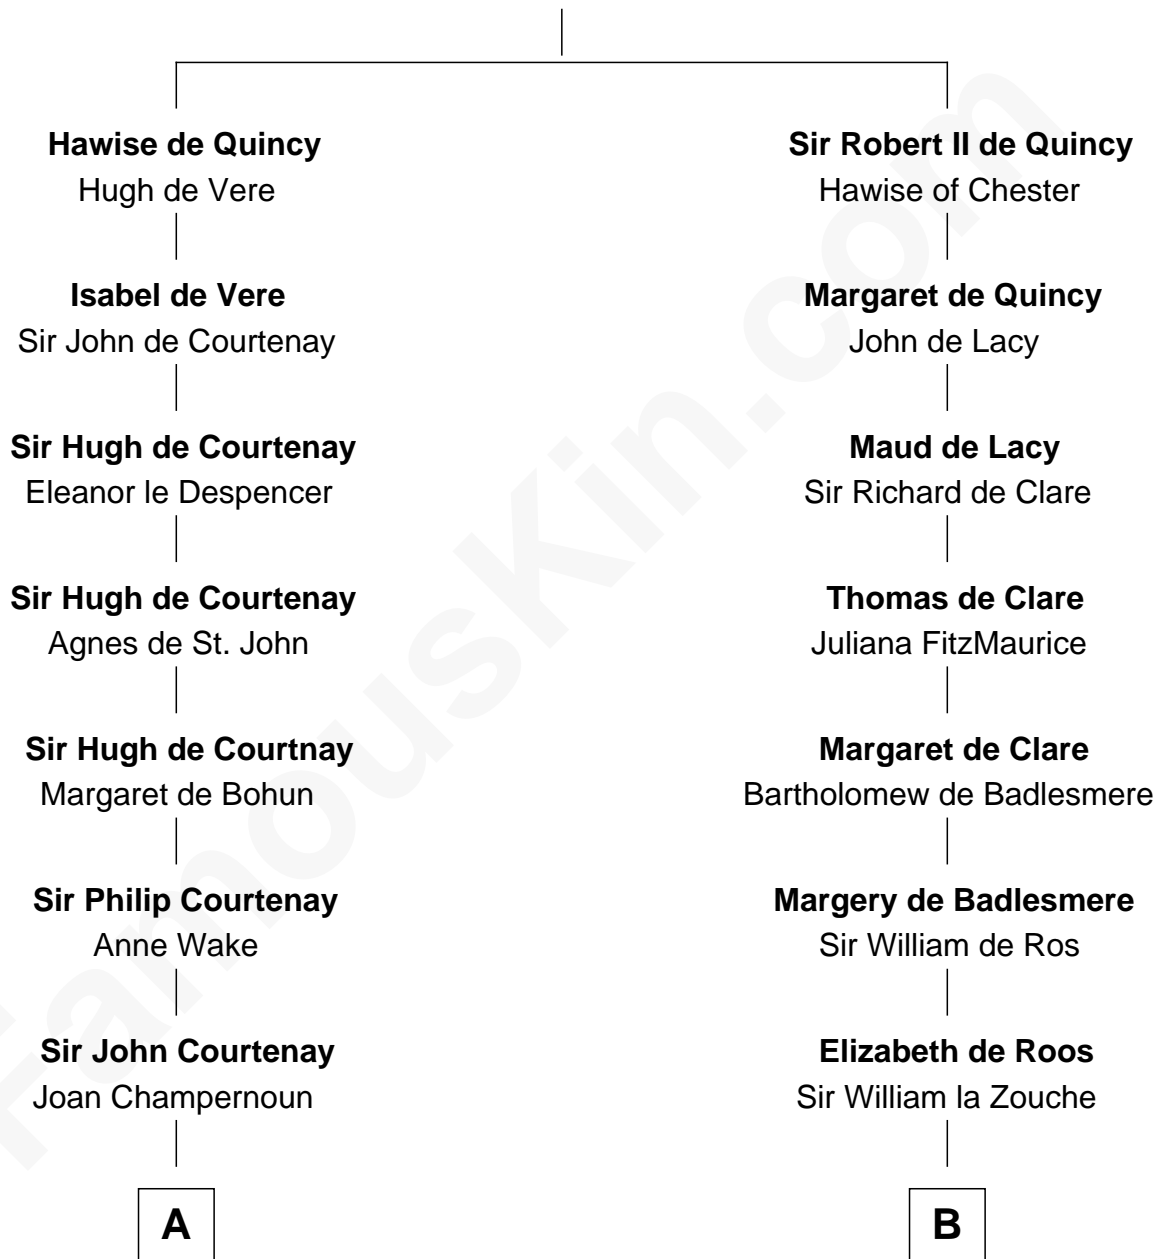

FamousKin.com Relationship Chart of

Charles Darwin

Theory of Evolution

15th cousin 4 times removed of

Robert Catesby

Leader of Gunpowder Plot

Saher de Quincy
Margaret de Beaumont

FamousKin.com