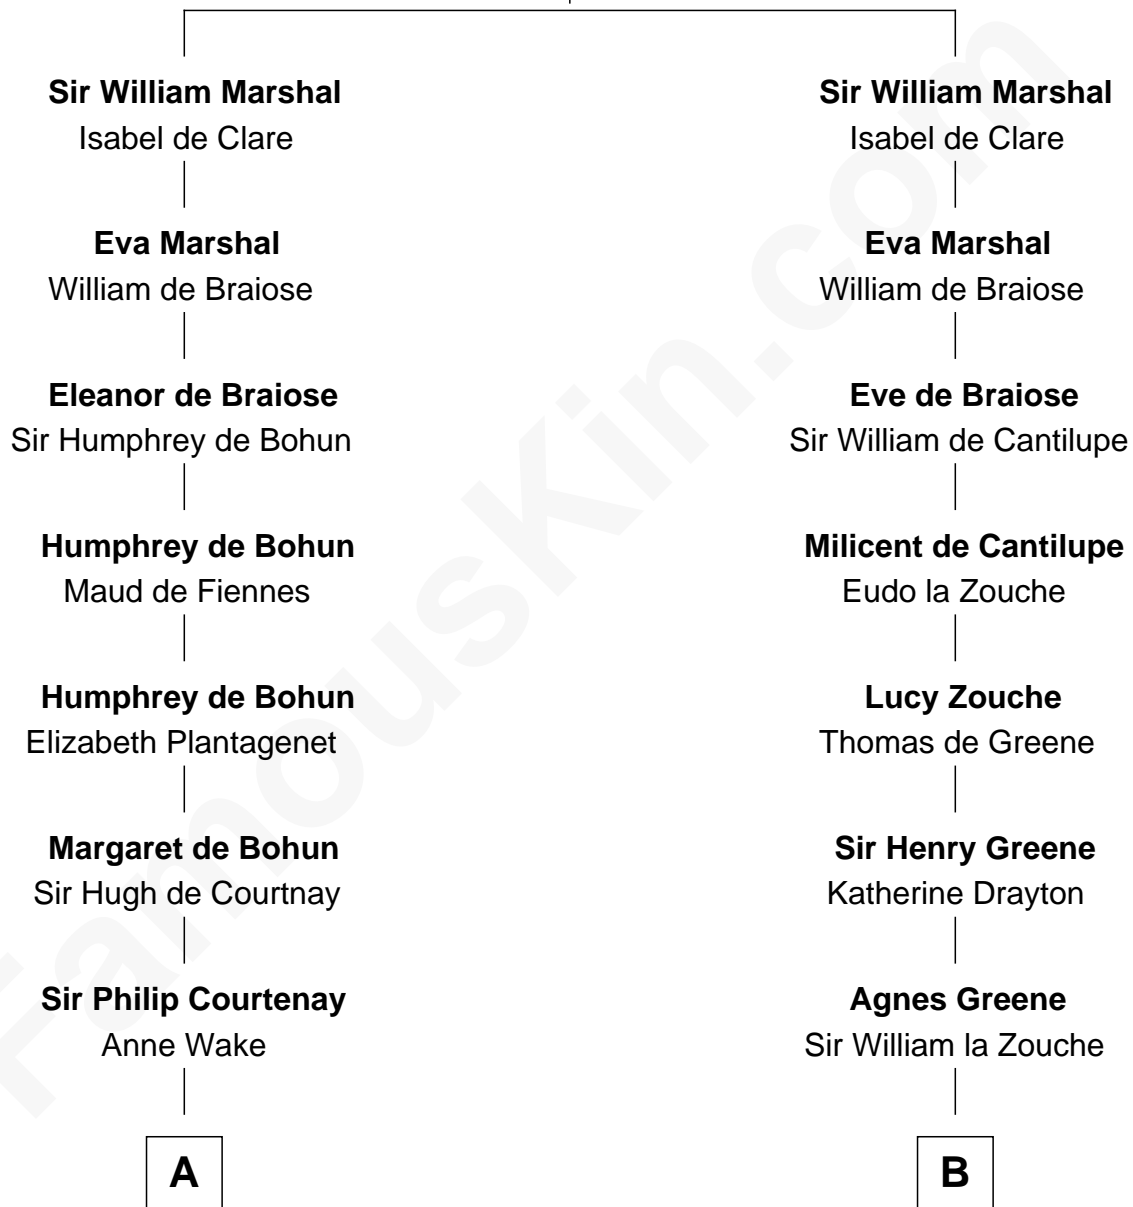

FamousKin.com Relationship Chart of

Charles Darwin

Theory of Evolution

14th cousin 6 times removed of

Robert Catesby

Leader of Gunpowder Plot

John FitzGilbert
Sybilla of Salisbury

C

—
Penelope Foley
Charles Howard

—
Mary Howard
Erasmus Darwin

—
Dr. Robert Waring Darwin
Susanna Wedgwood

—
Charles Darwin
Theory of Evolution

FamousKin.com