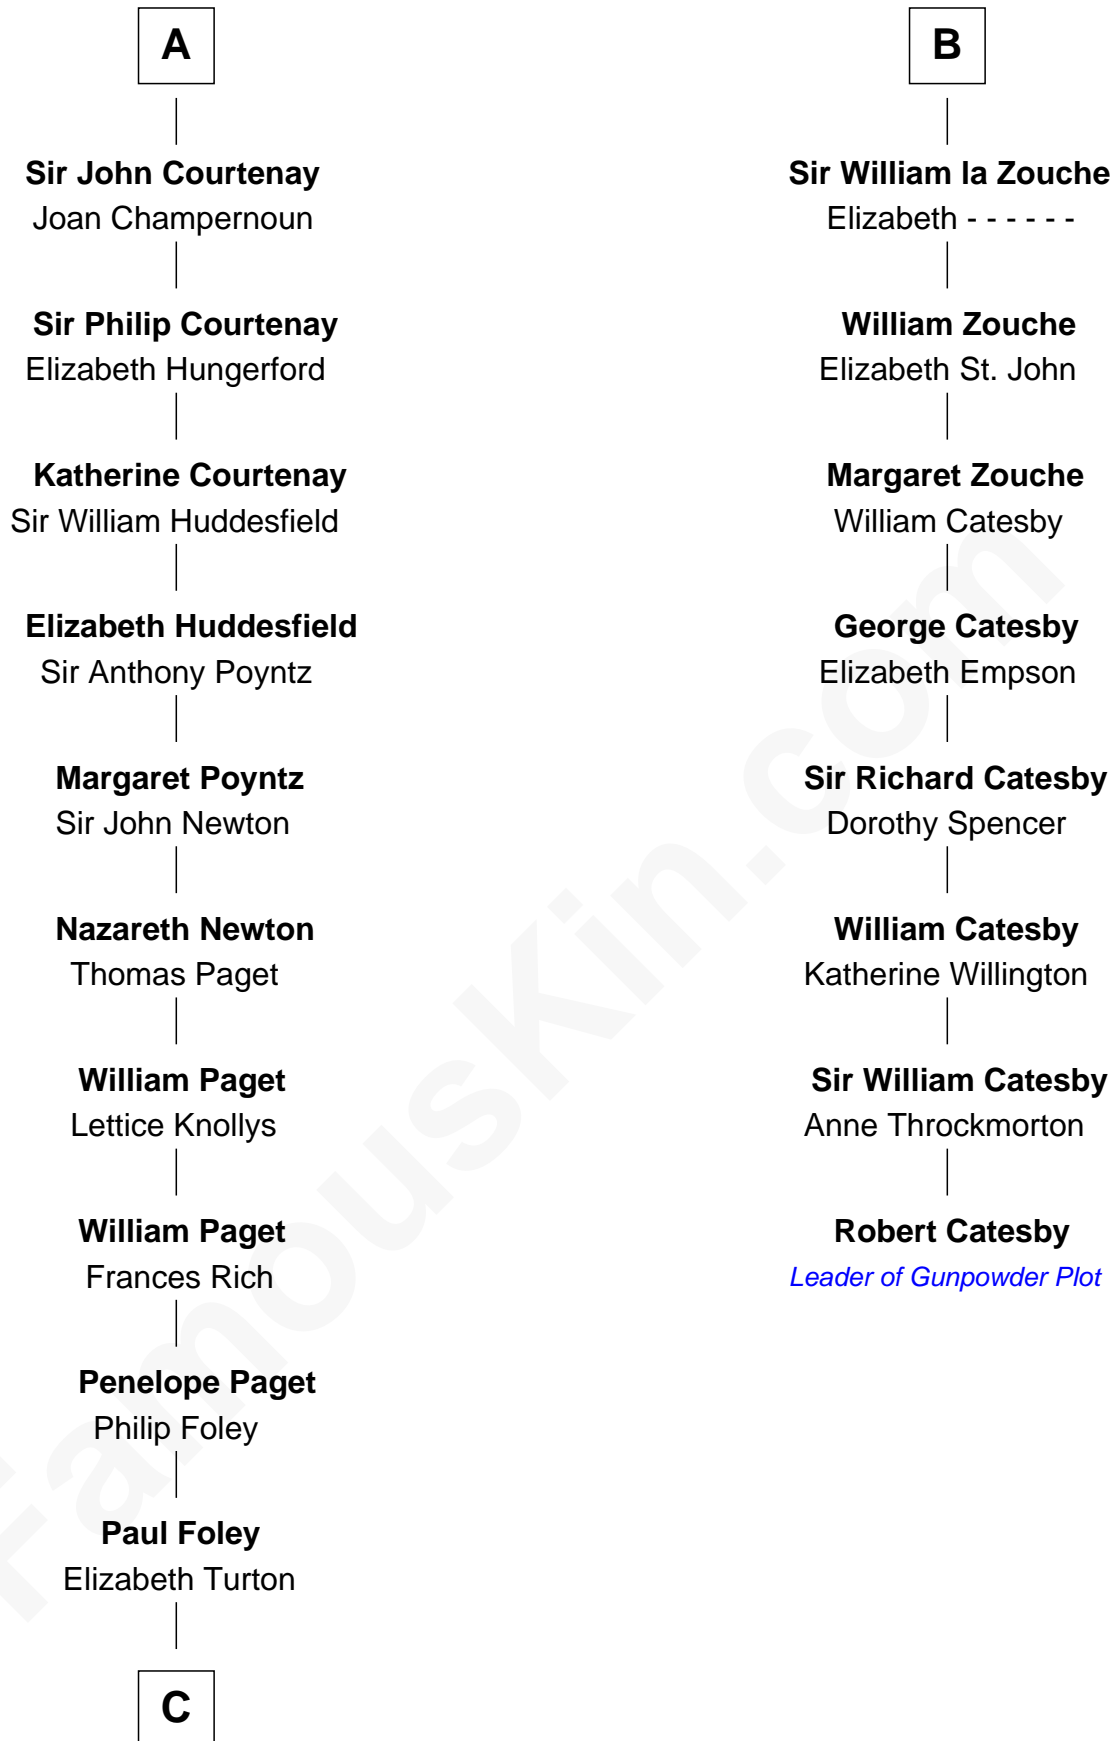

FamousKin.com Relationship Chart of

Charles Darwin

Theory of Evolution

14th cousin 6 times removed of

Robert Catesby

Leader of Gunpowder Plot

John FitzGilbert
Sybilla of Salisbury

C

—
Penelope Foley
Charles Howard

—
Mary Howard
Erasmus Darwin

—
Dr. Robert Waring Darwin
Susanna Wedgwood

—
Charles Darwin
Theory of Evolution

FamousKin.com