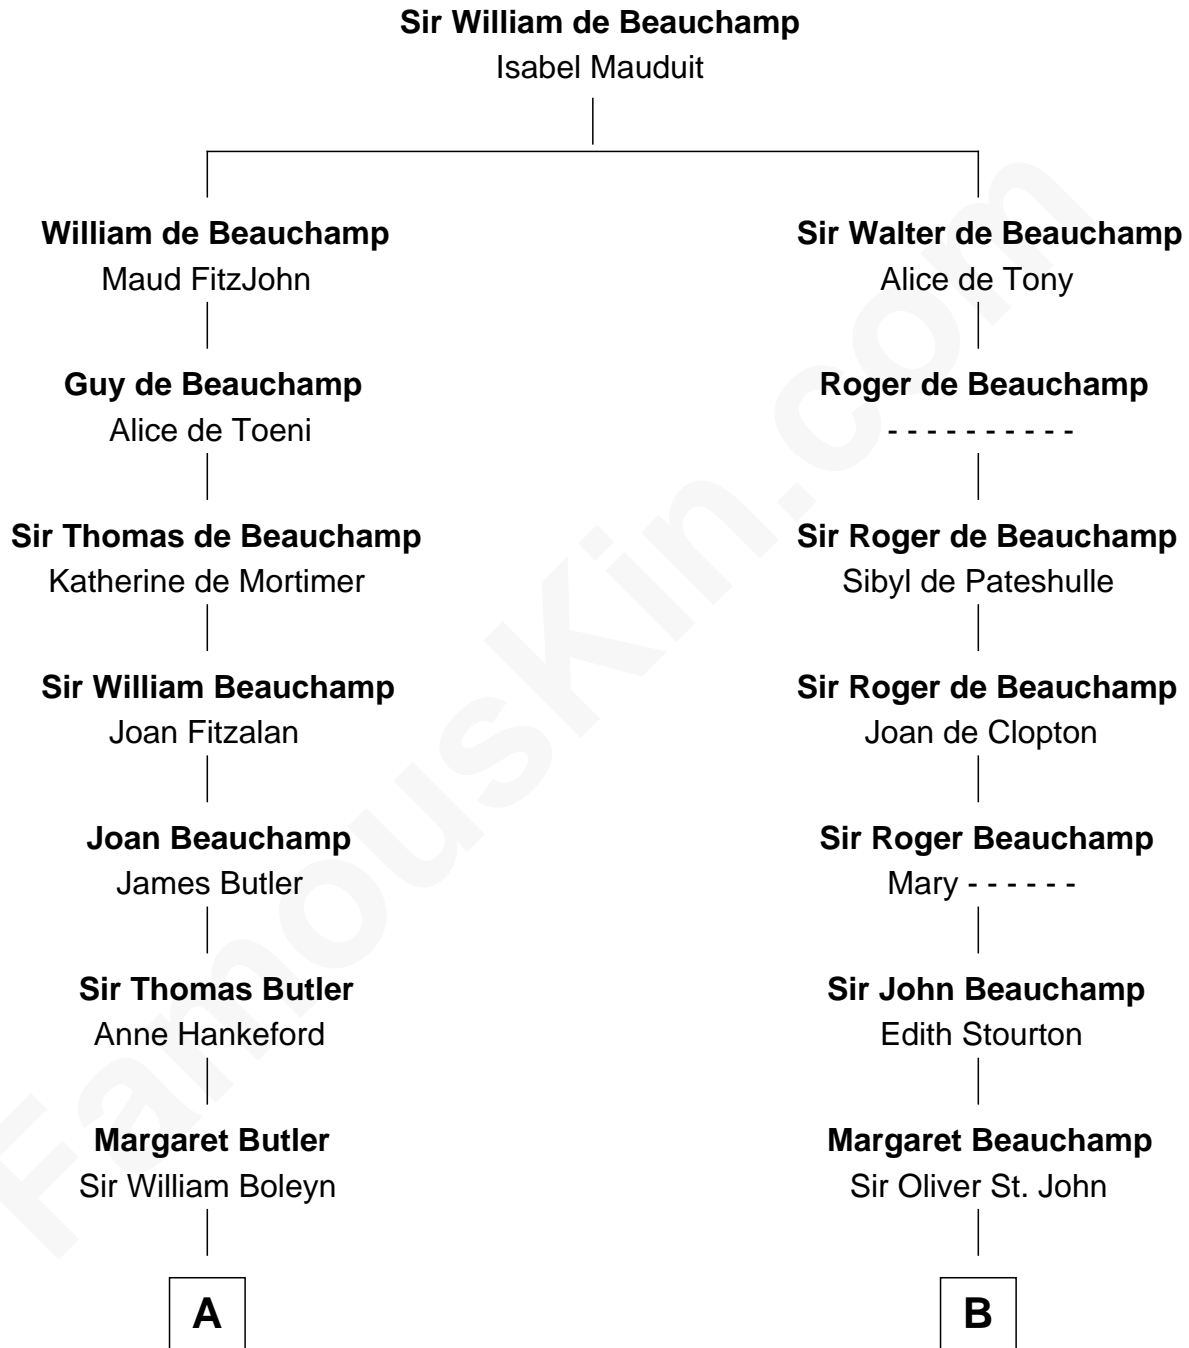

FamousKin.com Relationship Chart of

Charles Darwin

Theory of Evolution

13th cousin 5 times removed of

Robert Catesby

Leader of Gunpowder Plot

FamousKin.com