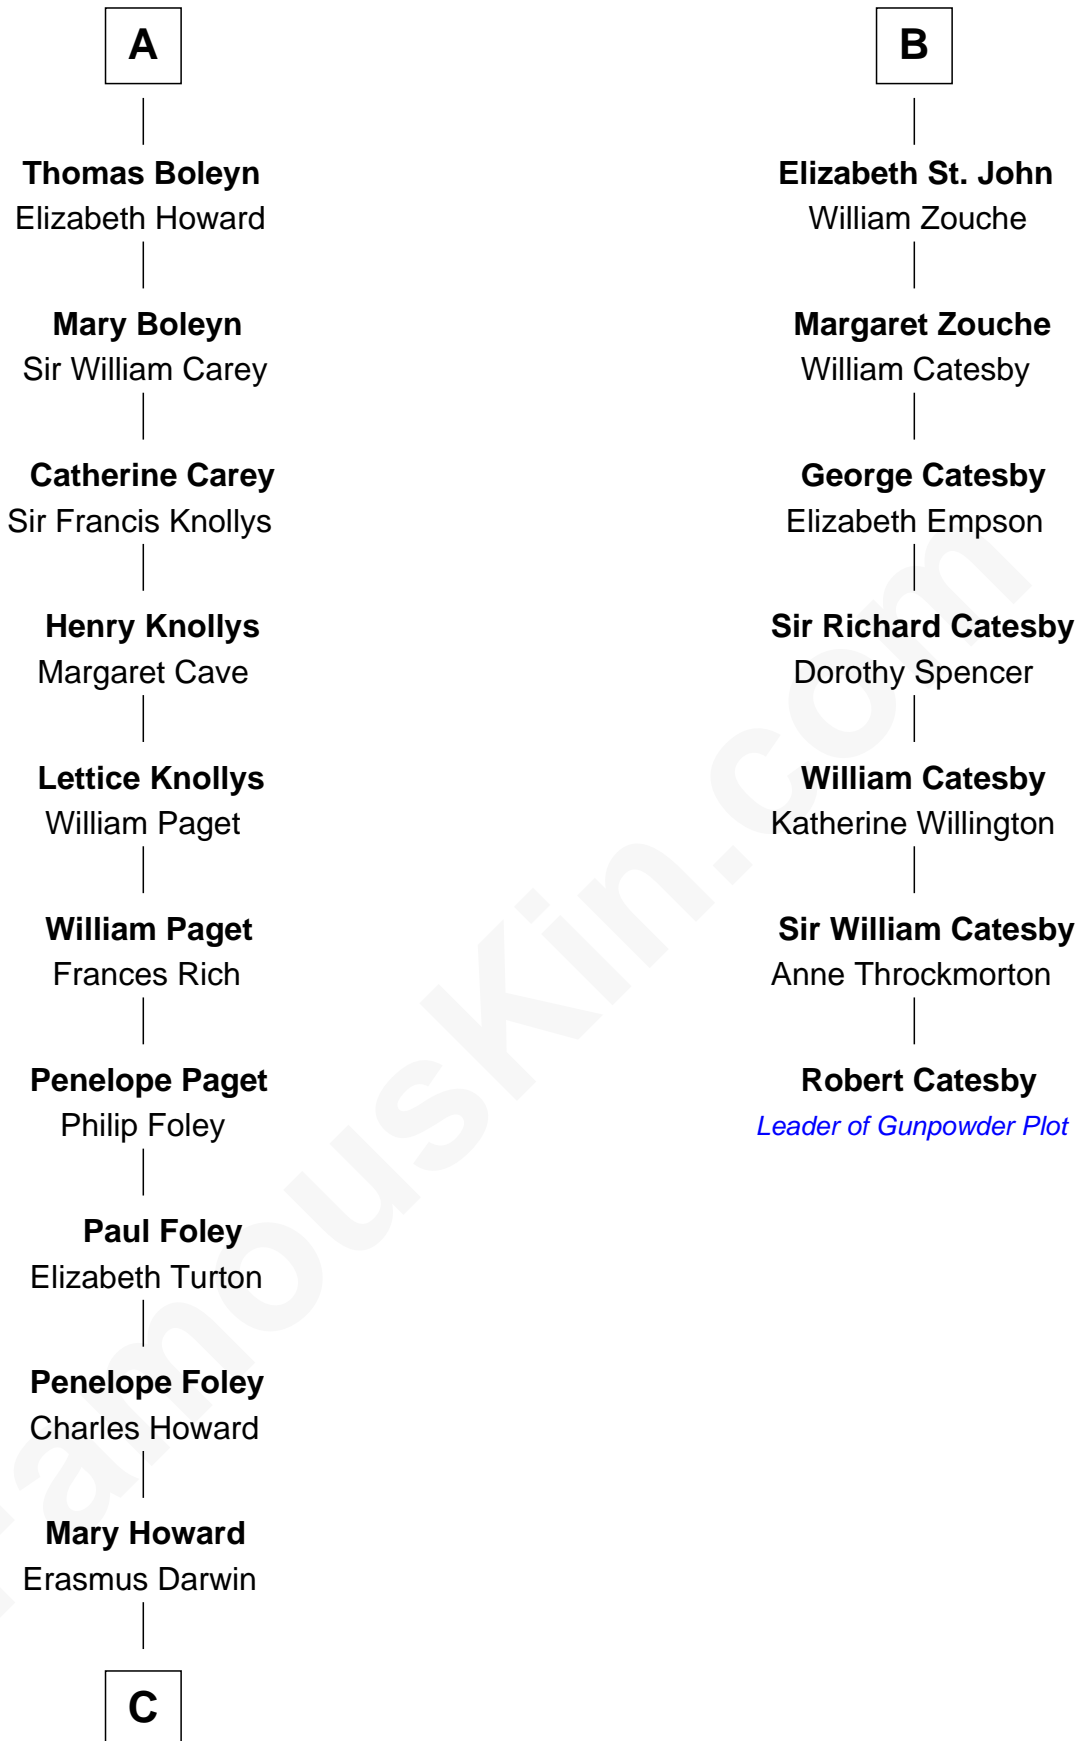

FamousKin.com Relationship Chart of

Charles Darwin

Theory of Evolution

13th cousin 5 times removed of

Robert Catesby

Leader of Gunpowder Plot

FamousKin.com