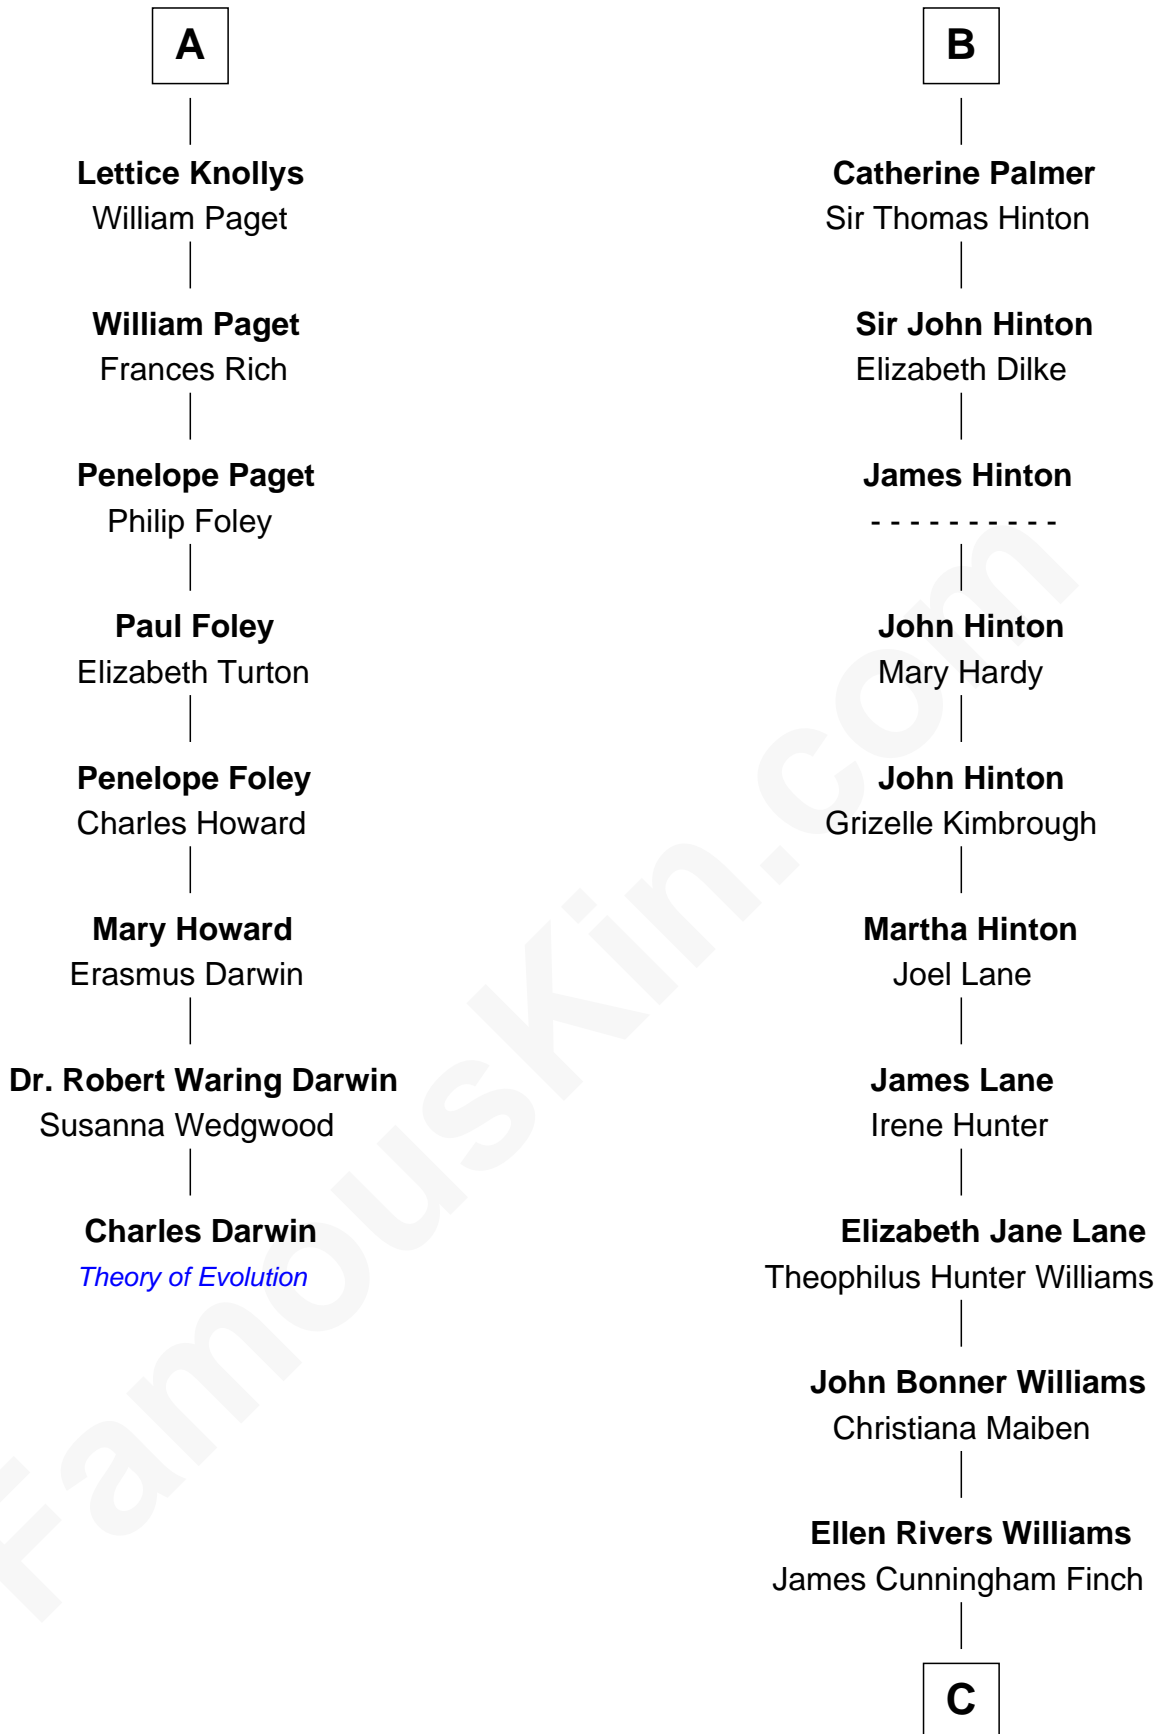

FamousKin.com Relationship Chart of

Charles Darwin

Theory of Evolution

14th cousin 4 times removed of

Harper Lee

Author of To Kill a Mockingbird

John of Gaunt

Katherine Roet

Sir William Carey

Mary Boleyn

Catherine Carey

Sir Francis Knollys

Henry Knollys

Margaret Cave

A

Henry Beaufort

Jane Beaufort

Sir Edward Stradling

Sir Henry Stradling

Elizabeth Herbert

Thomas Stradling

Janet Mathew

Sir Edward Stradling

Elizabeth Arundell

Catherine Stradling

Sir Thomas Palmer

John Palmer

Elizabeth Verney

B

C

Frances Cunningham Finch

Amasa Coleman Lee