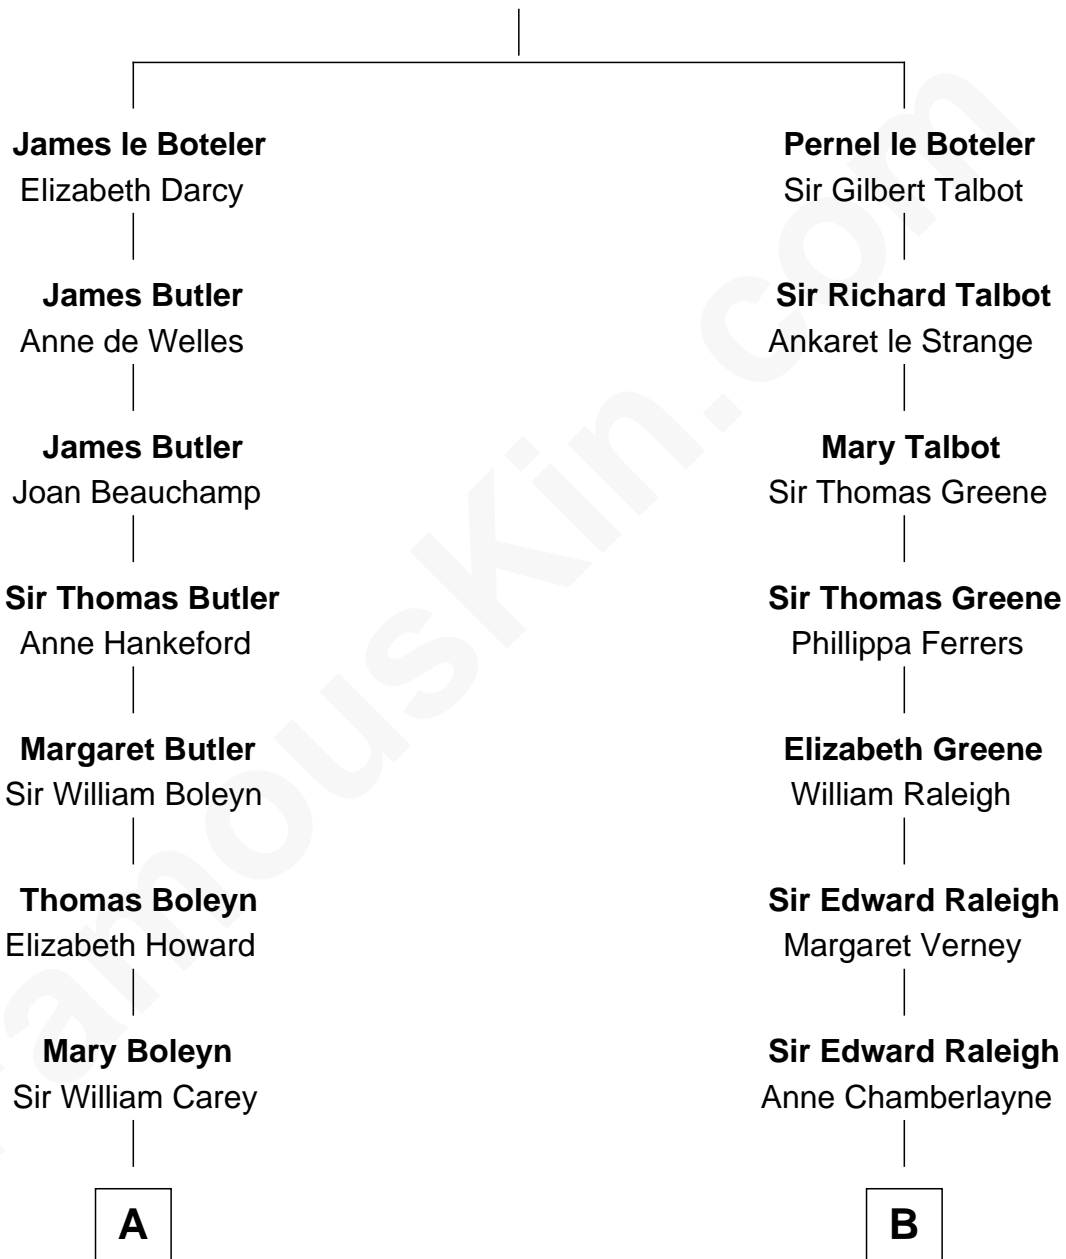

# FamousKin.com Relationship Chart of

**Charles Darwin**

*Theory of Evolution*

16th cousin 2 times removed of

**Henry Clay Folger**

*Founder of Folger Shakespeare Library and Chairman of Standard Oil*

**Sir James le Boteler**

Eleanor de Bohun

C

Henry Clay Folger

Eliza Jane Clark

Henry Clay Folger

*Chairman of Standard Oil*

FamousKin.com