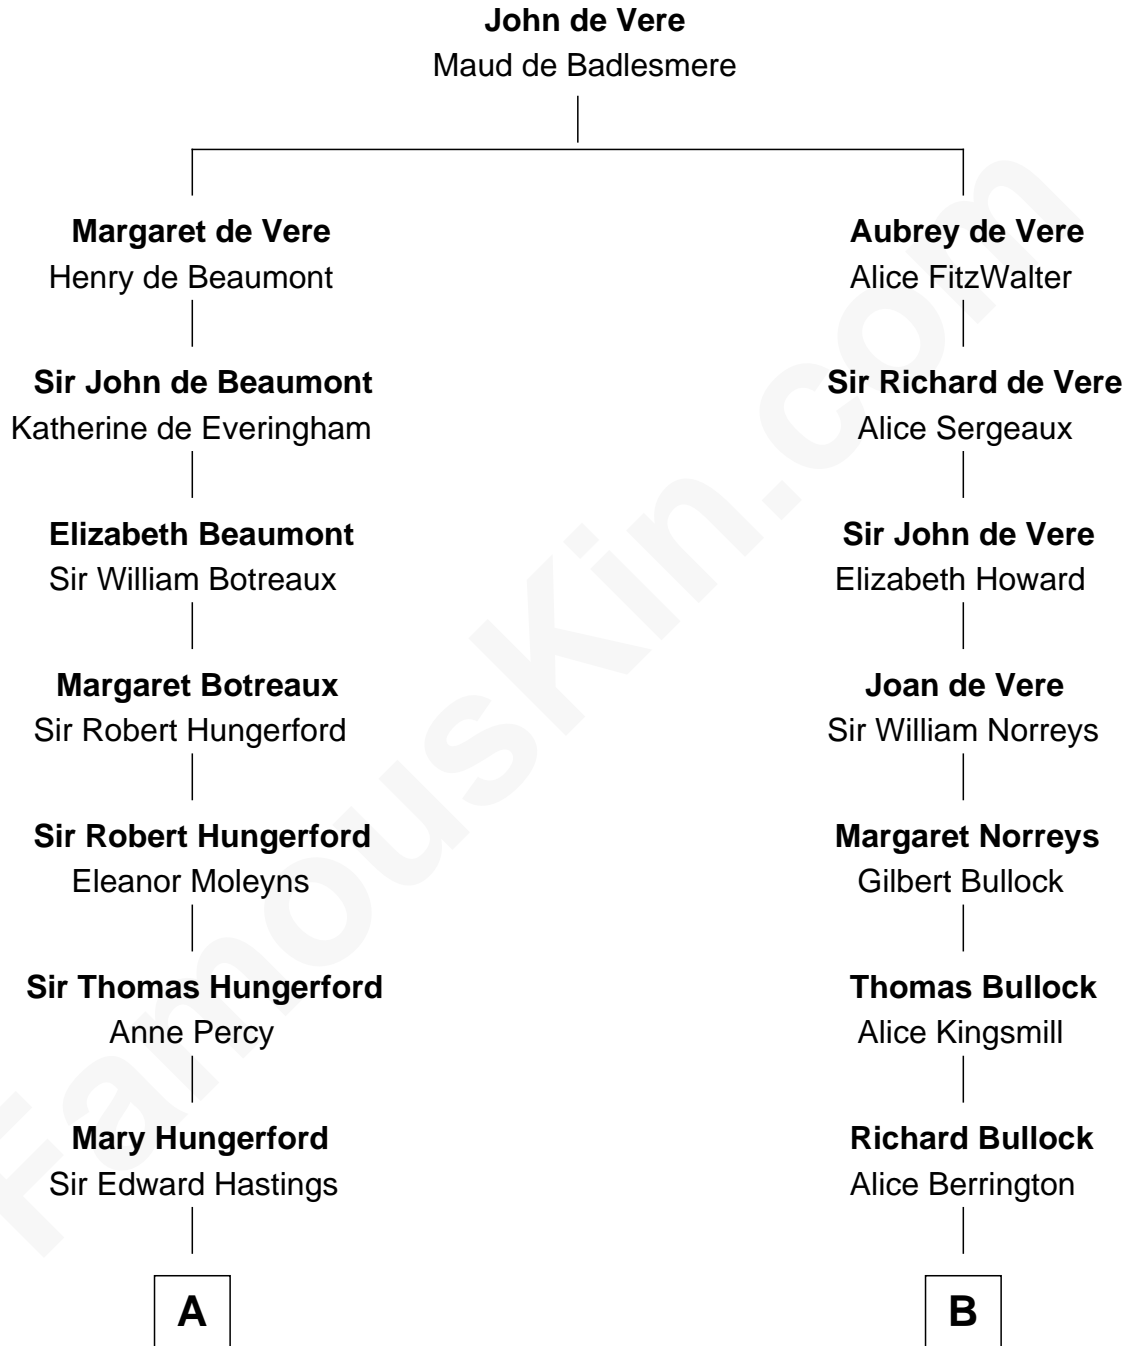

FamousKin.com Relationship Chart of

Charles Darwin

Theory of Evolution

13th cousin 5 times removed of

Samuel Howard

Boston Tea Party Participant

FamousKin.com