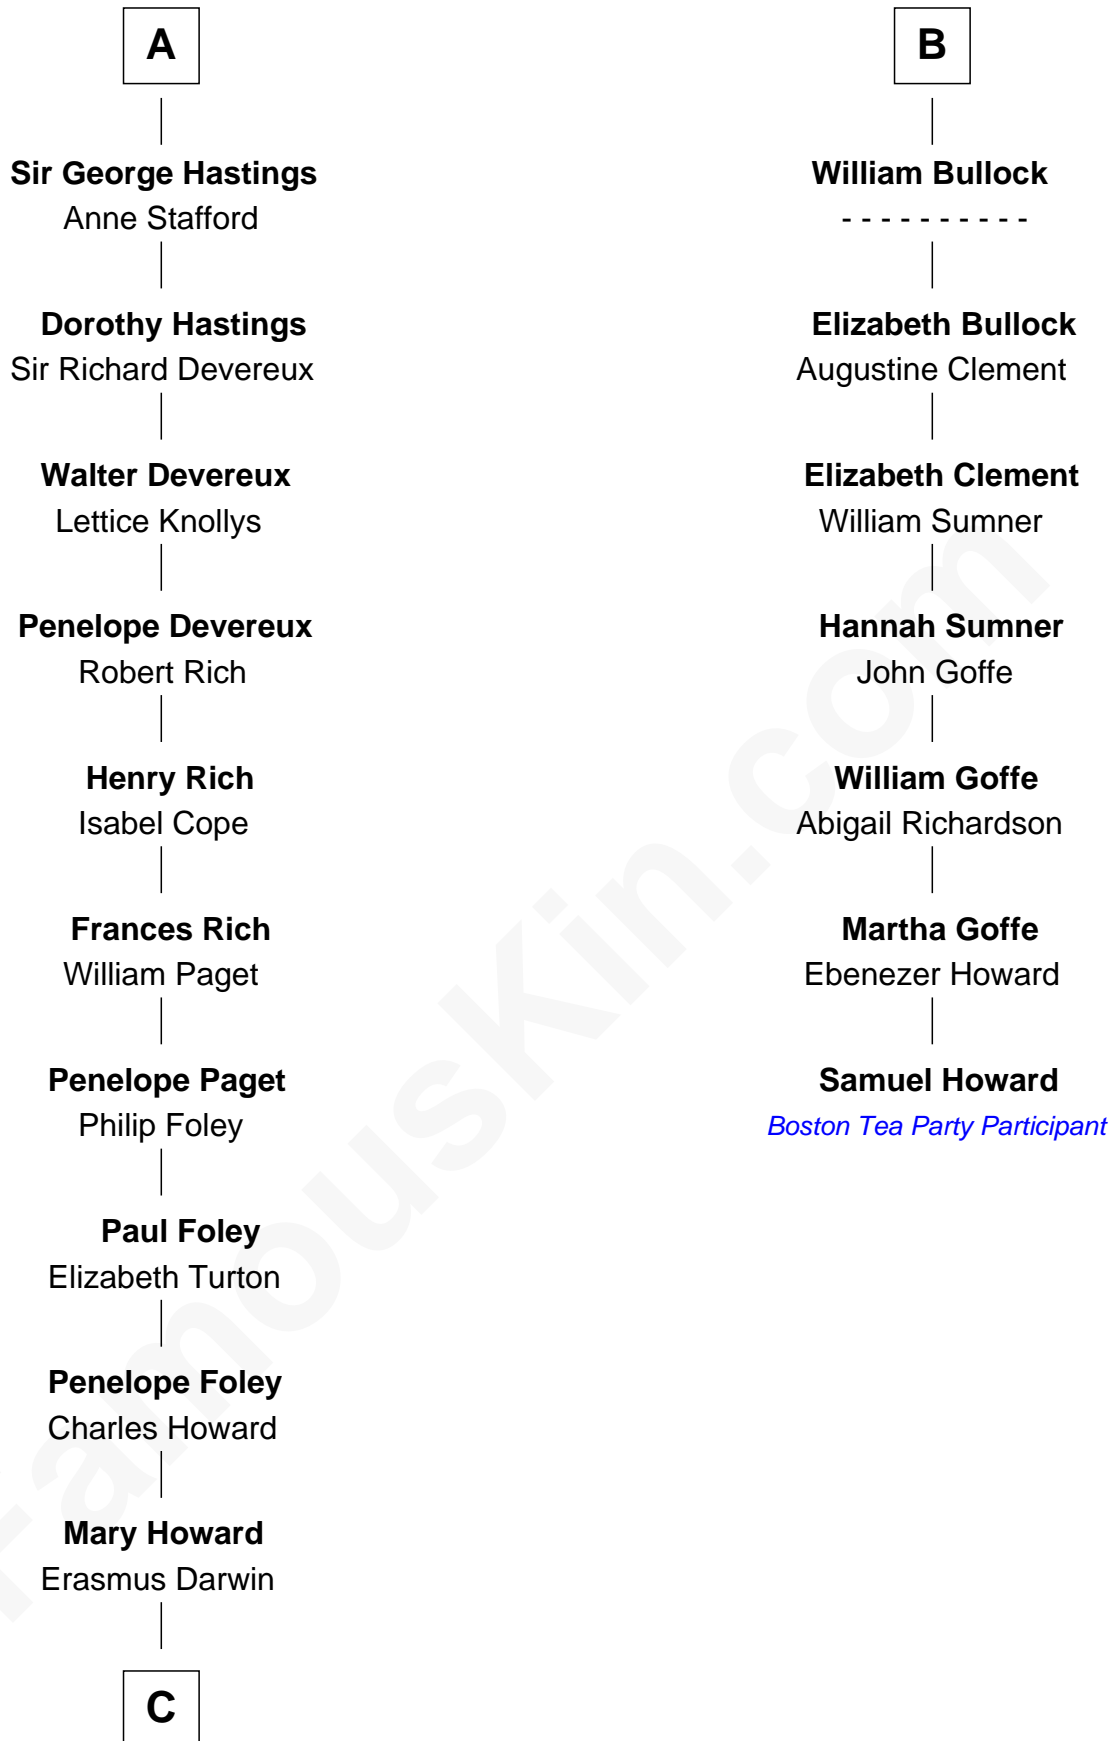

FamousKin.com Relationship Chart of

Charles Darwin

Theory of Evolution

13th cousin 5 times removed of

Samuel Howard

Boston Tea Party Participant

FamousKin.com