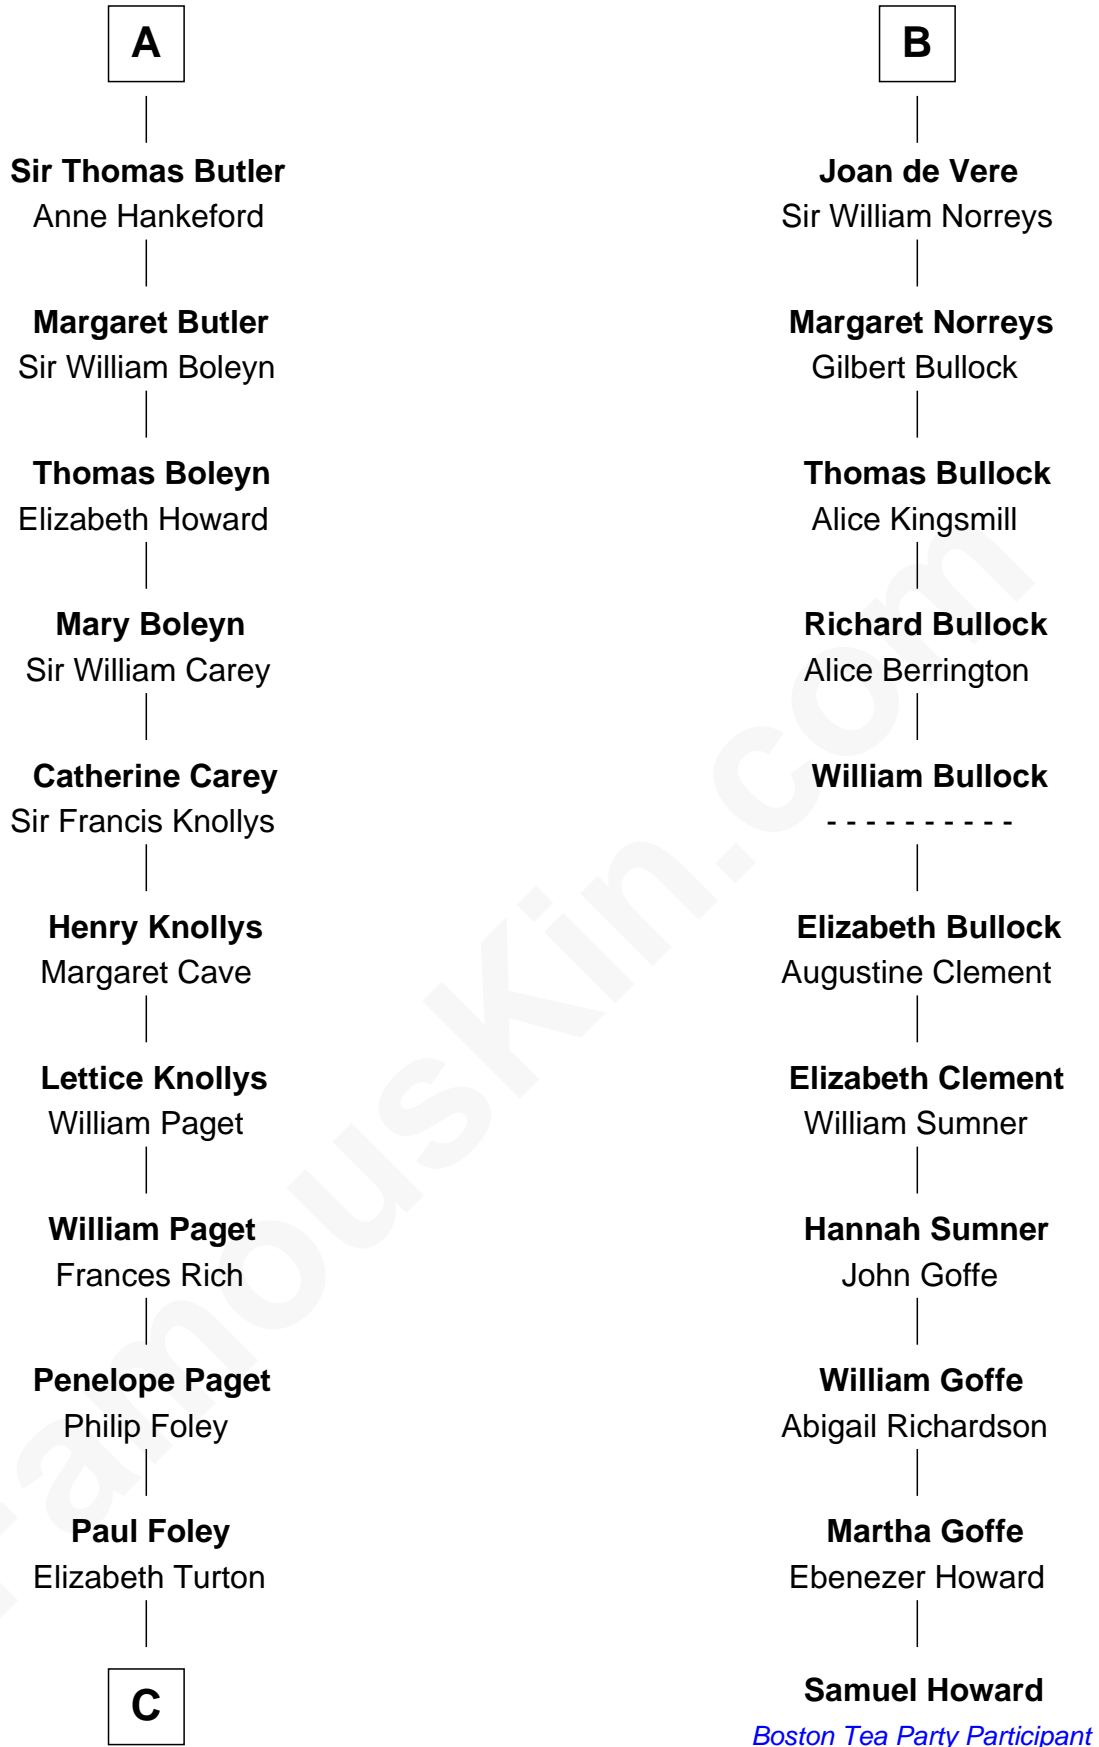

FamousKin.com Relationship Chart of

Charles Darwin

Theory of Evolution

17th cousin 3 times removed of

Samuel Howard

Boston Tea Party Participant

Sir Gerald de Prendergast

FamousKin.com