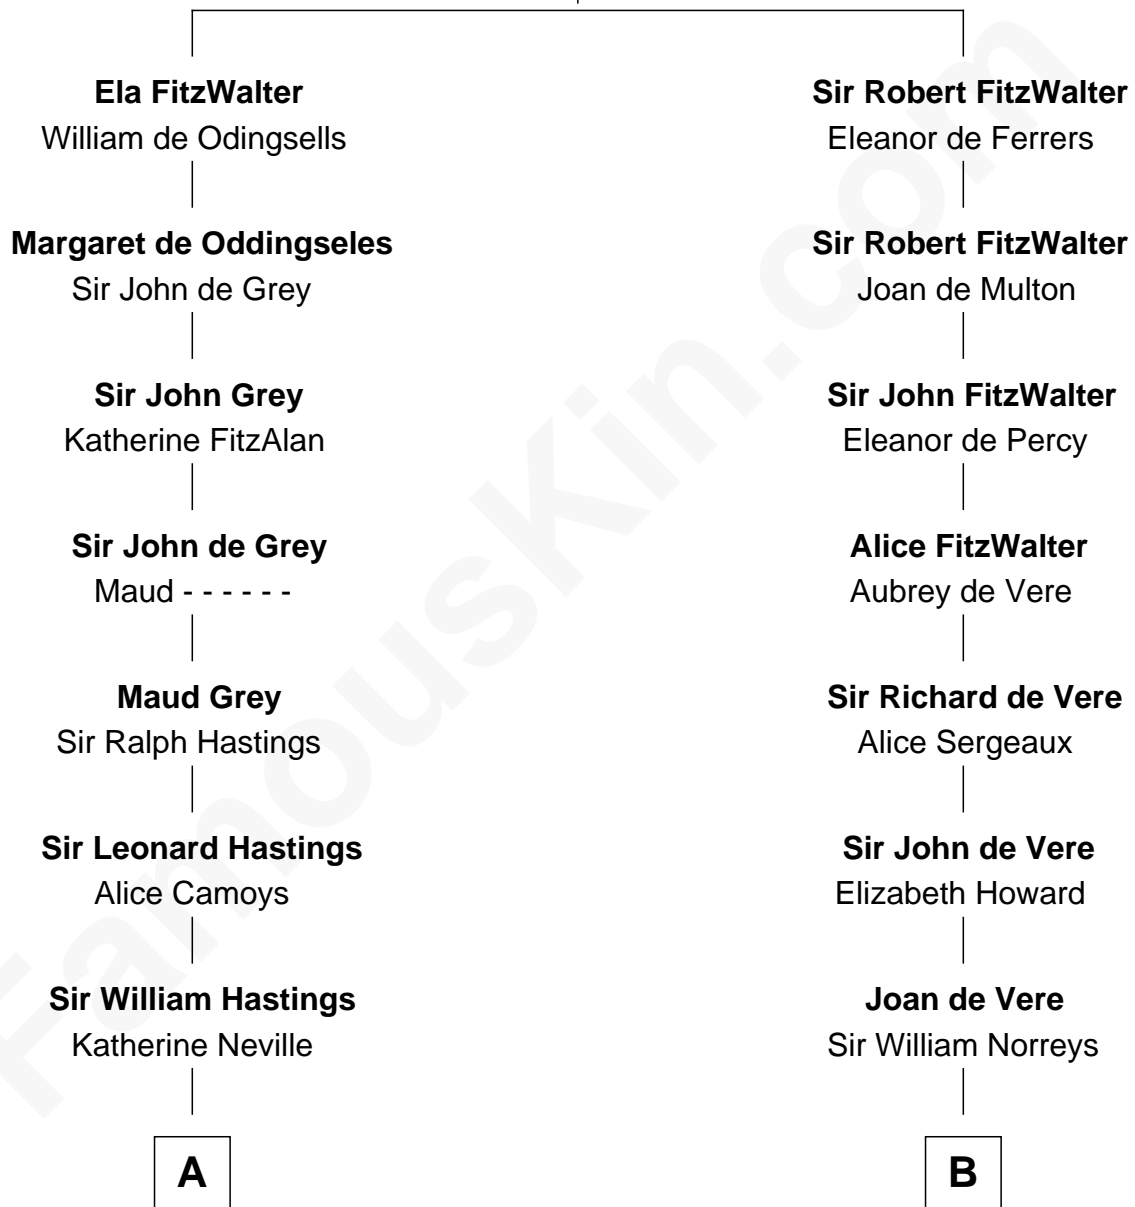

FamousKin.com Relationship Chart of

Charles Darwin

Theory of Evolution

16th cousin 3 times removed of

Samuel Howard

Boston Tea Party Participant

Sir Walter FitzRobert

Ida Longespee

FamousKin.com