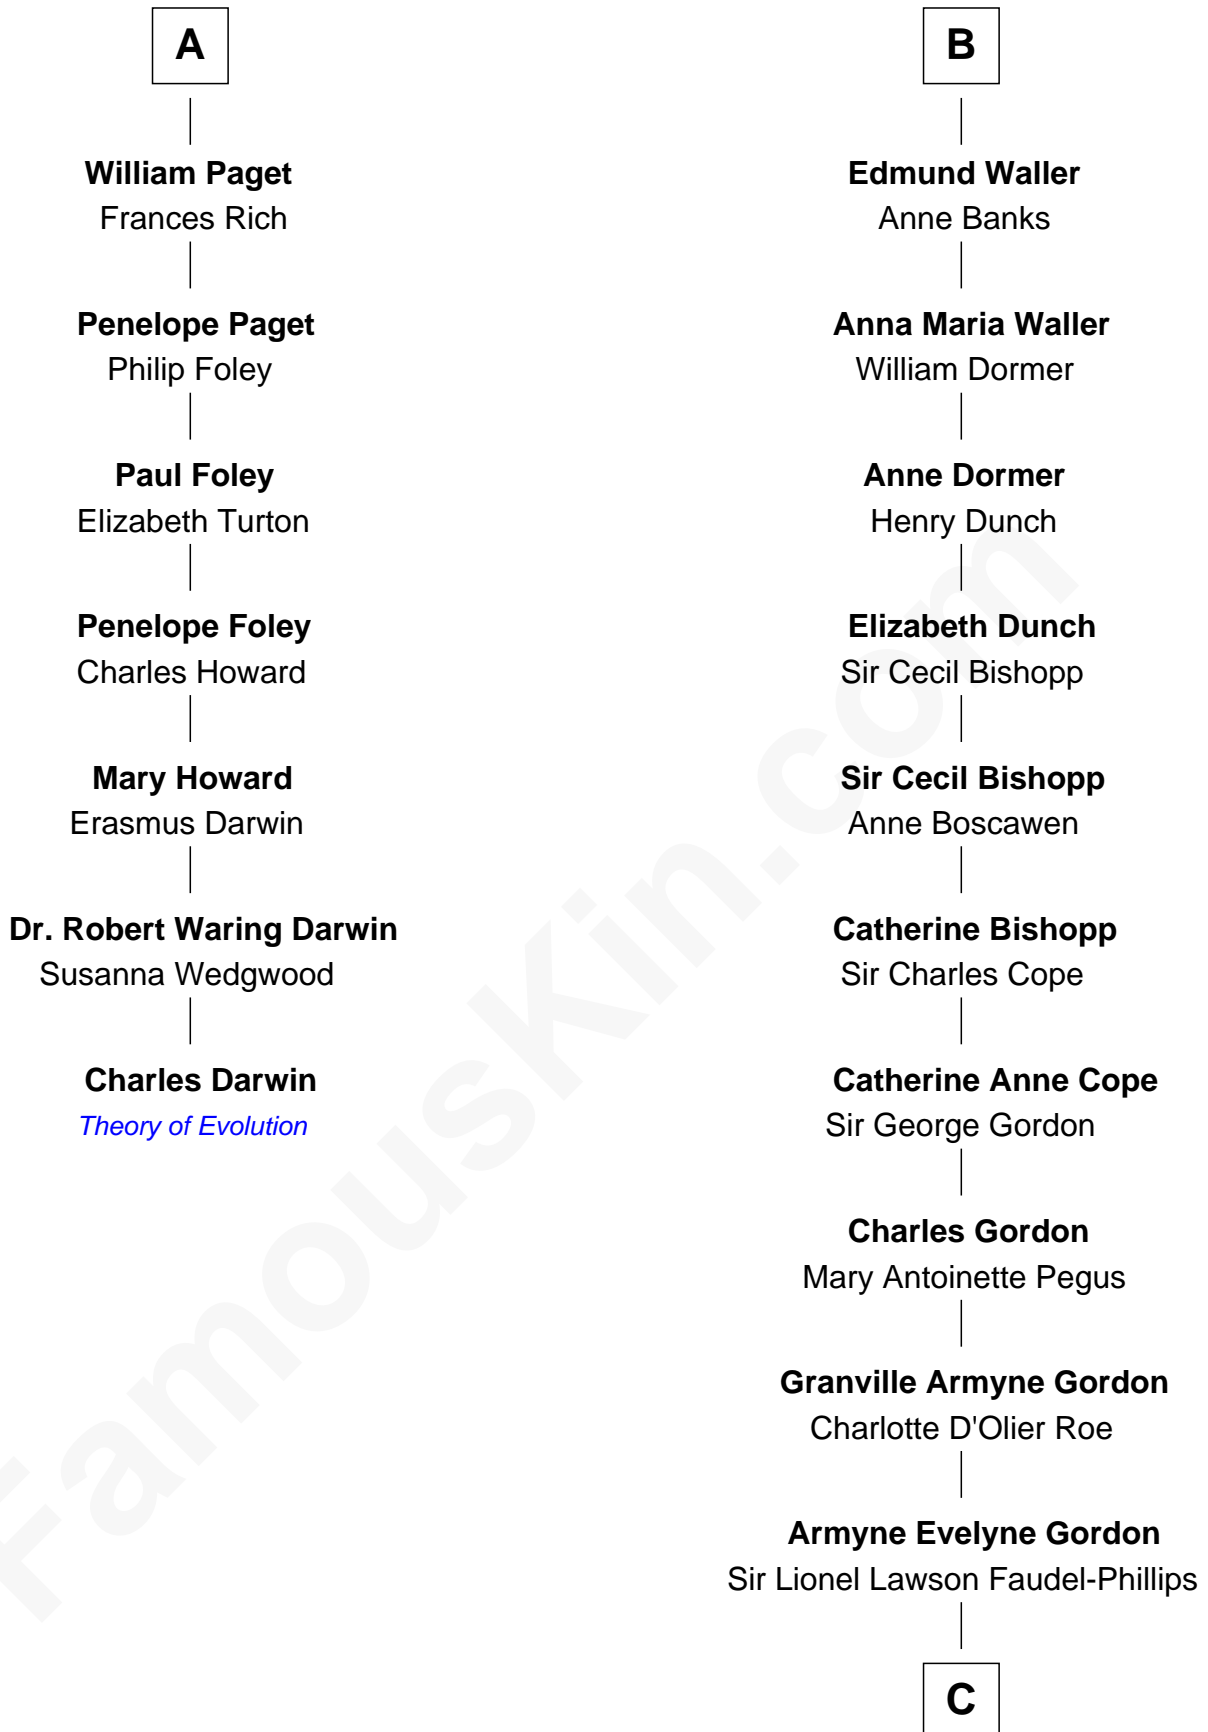

FamousKin.com Relationship Chart of

Charles Darwin

Theory of Evolution

13th cousin 7 times removed of

Cara Delevingne

Fashion Model and Movie Actress

Elizabeth Cokayne

with husband
Sir Laurence Cheney

Mary Boleyn
Sir William Carey

Thomas Lovett
Anne Danvers

Catherine Carey
Sir Francis Knollys

Elizabeth Lovett
Anthony Cave

Henry Knollys
Margaret Cave

Anne Cave
Griffith Hampden

Lettice Knollys
William Paget

Anne Hampden
Robert Waller

A

B

C

Anne Margaret Faudel-Phillips

John Vincent Sheffield

Jane Armyne Sheffield

Sir Jocelyn Edward Greville Stevens