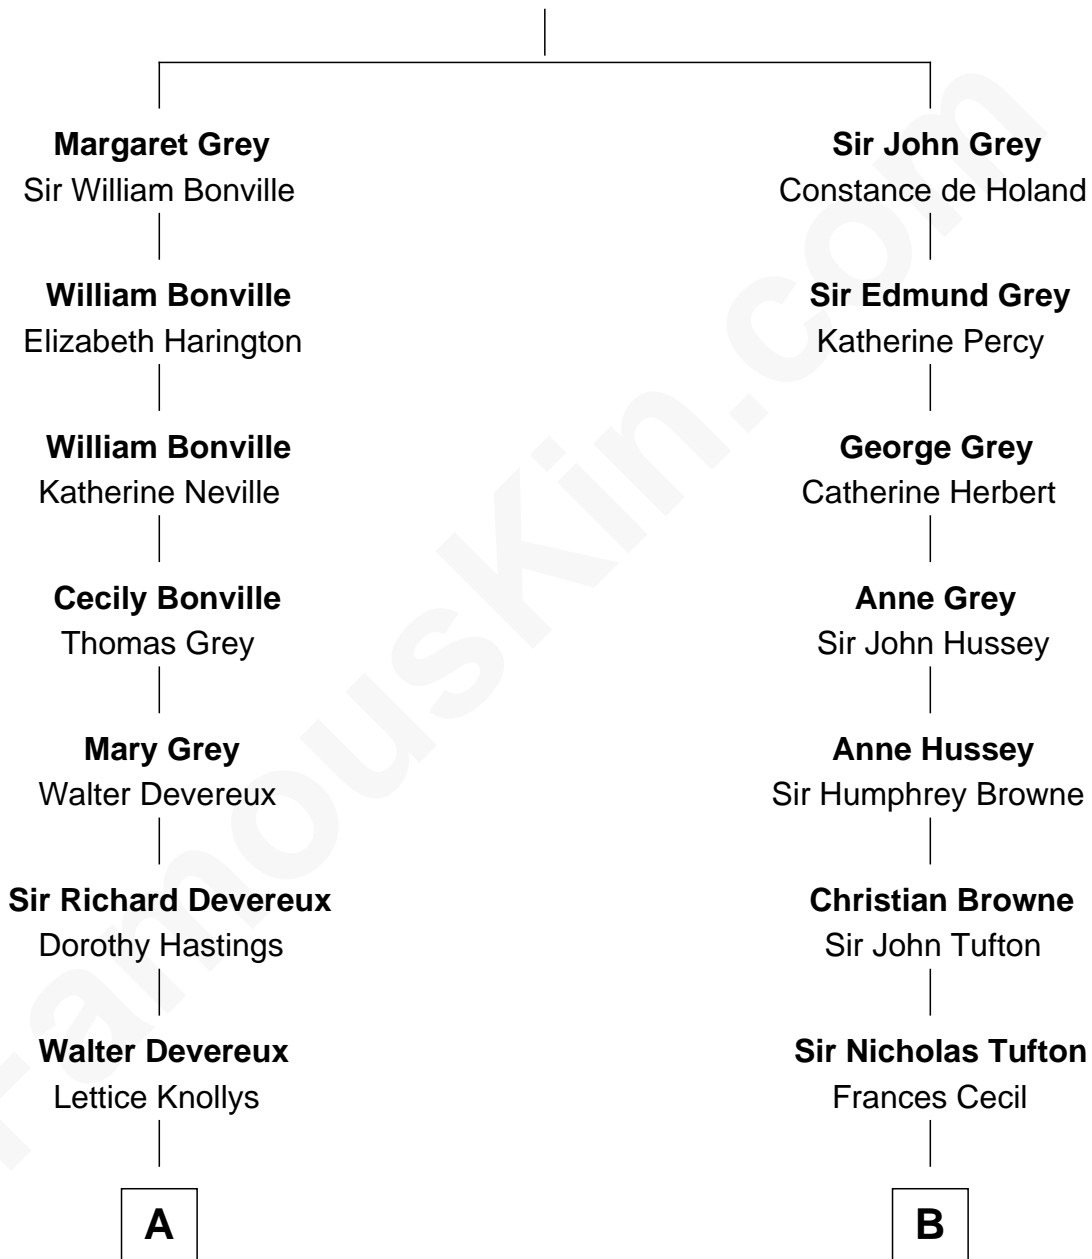

FamousKin.com Relationship Chart of

Charles Darwin

Theory of Evolution

15th cousin 4 times removed of

Cara Delevingne

Fashion Model and Movie Actress

Sir Reynold Grey

Margaret de Ros

C

Jane Armyne Sheffield
Sir Jocelyn Edward Greville Stevens

Pandora Anne Stevens
Charles Hamar Delevingne

Cara Delevingne
Model and Actress

FamousKin.com