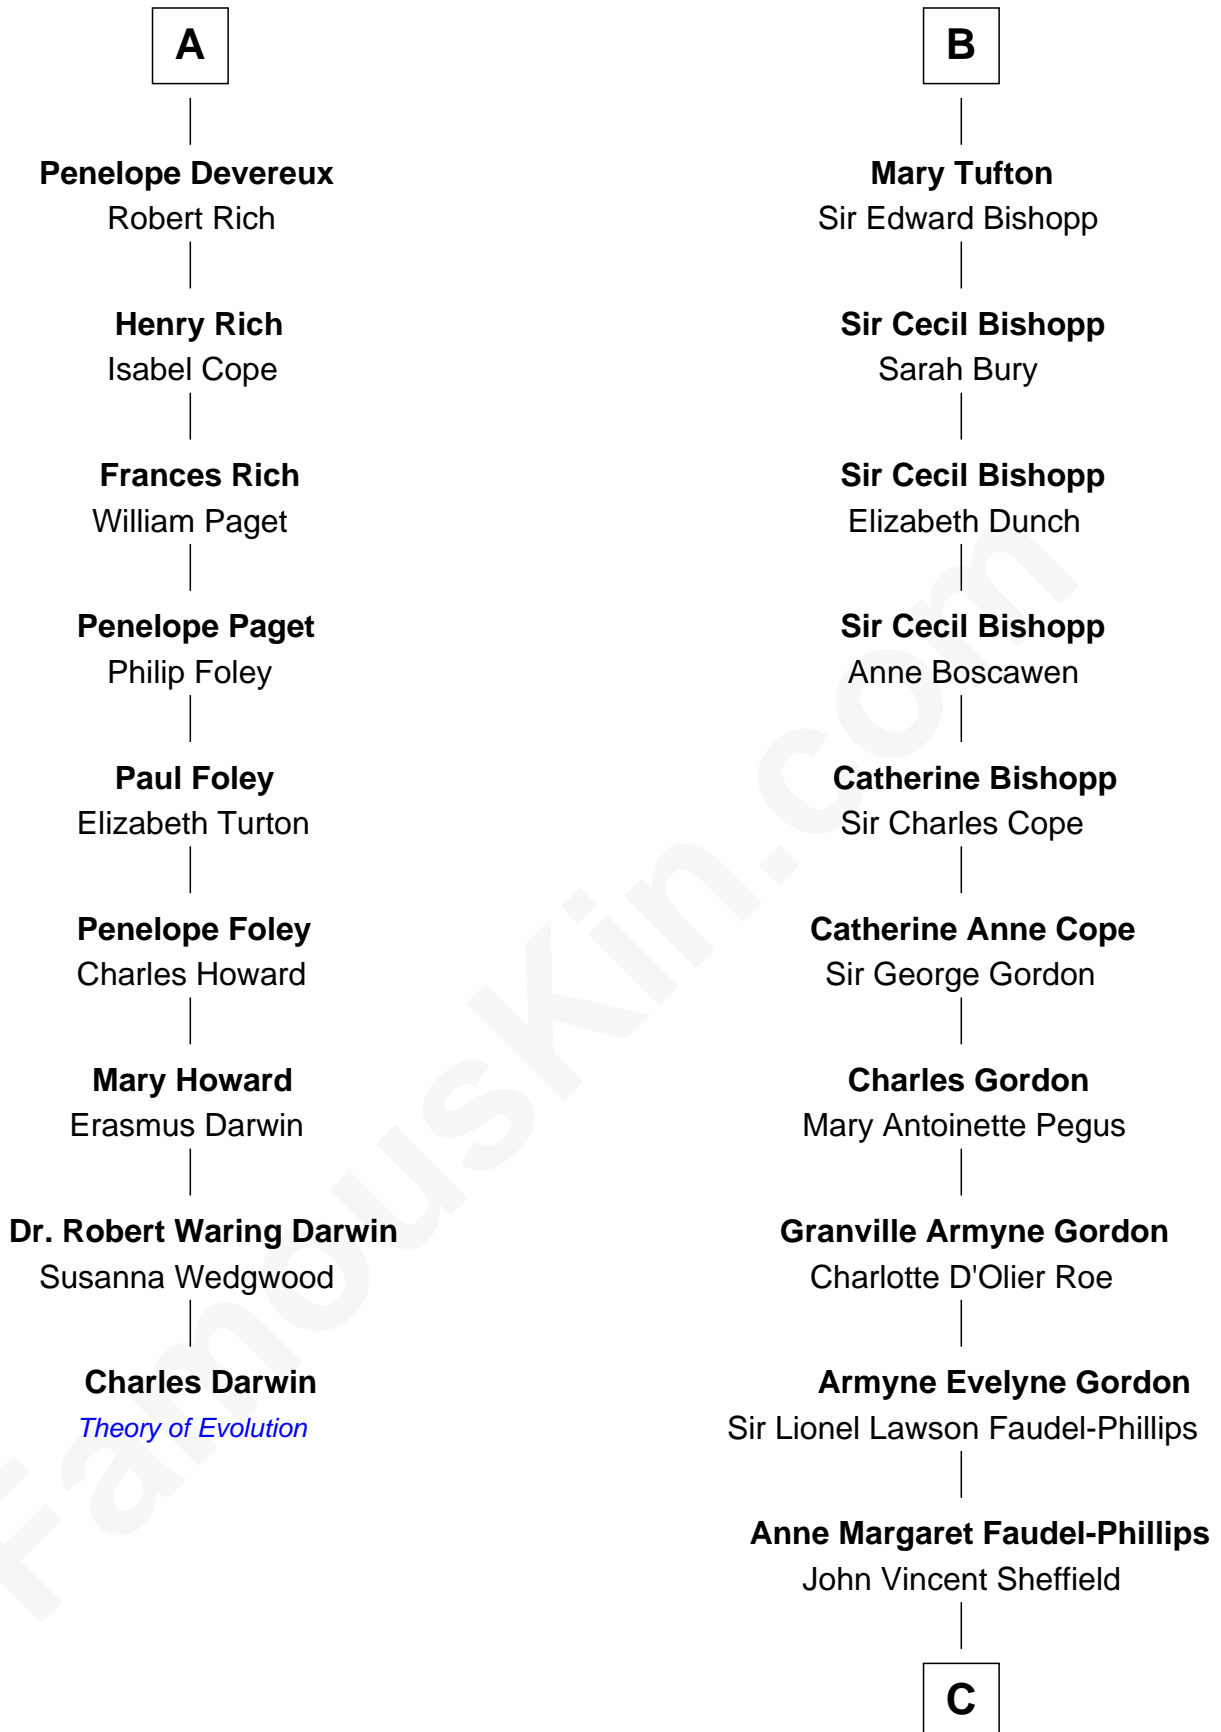

FamousKin.com Relationship Chart of

Charles Darwin

Theory of Evolution

15th cousin 4 times removed of

Cara Delevingne

Fashion Model and Movie Actress

Sir Reynold Grey

Margaret de Ros

C

Jane Armyne Sheffield
Sir Jocelyn Edward Greville Stevens

Pandora Anne Stevens
Charles Hamar Delevingne

Cara Delevingne
Model and Actress

FamousKin.com