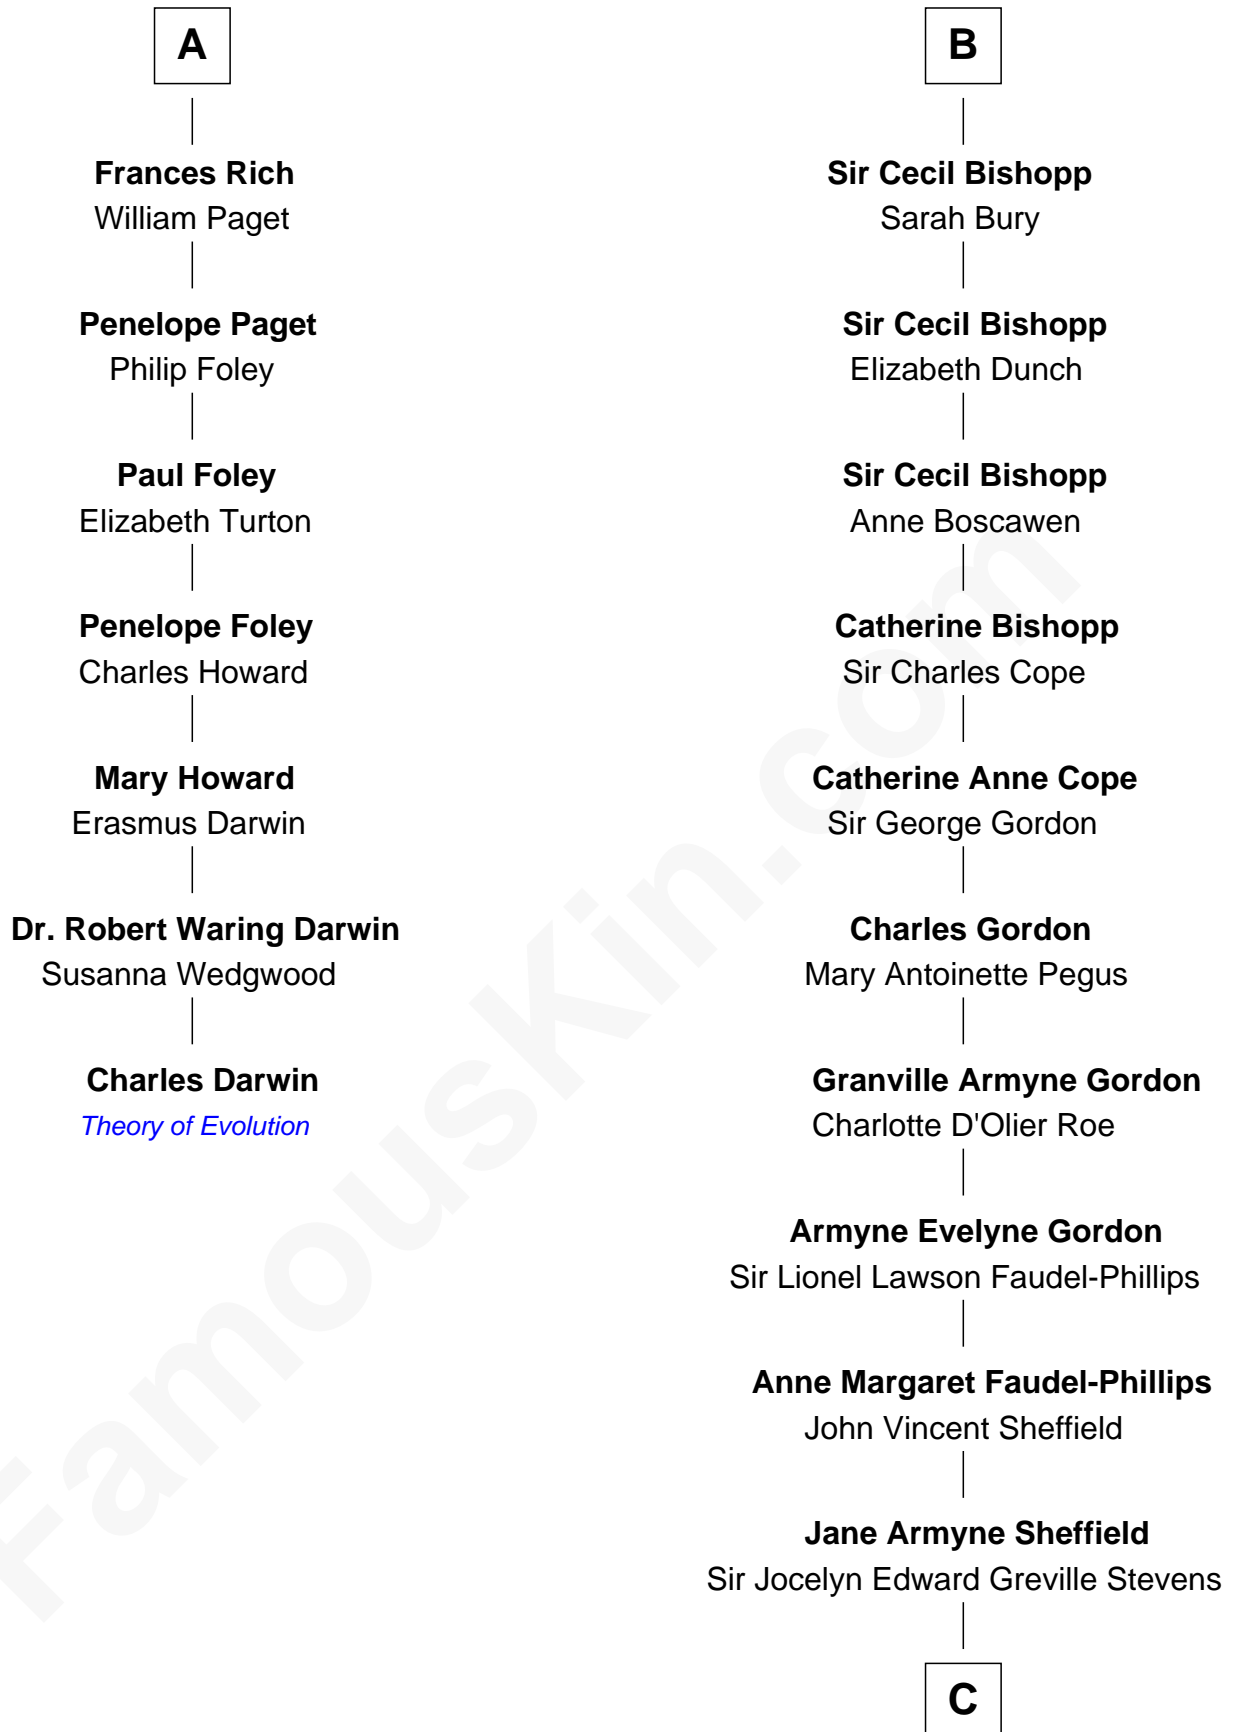

# FamousKin.com Relationship Chart of

**Charles Darwin**

*Theory of Evolution*

13th cousin 5 times removed of

**Cara Delevingne**

*Fashion Model and Movie Actress*

**Sir Walter Devereux**

Elizabeth Merbery

William Herbert

**Catherine Herbert**

George Grey

**Anne Grey**

Sir John Hussey

**Anne Hussey**

Sir Humphrey Browne

**Christian Browne**

Sir John Tufton

**Sir Nicholas Tufton**

Frances Cecil

**Mary Tufton**

Sir Edward Bishopp

**B**

**C**

**Pandora Anne Stevens**  
Charles Hamar Delevingne