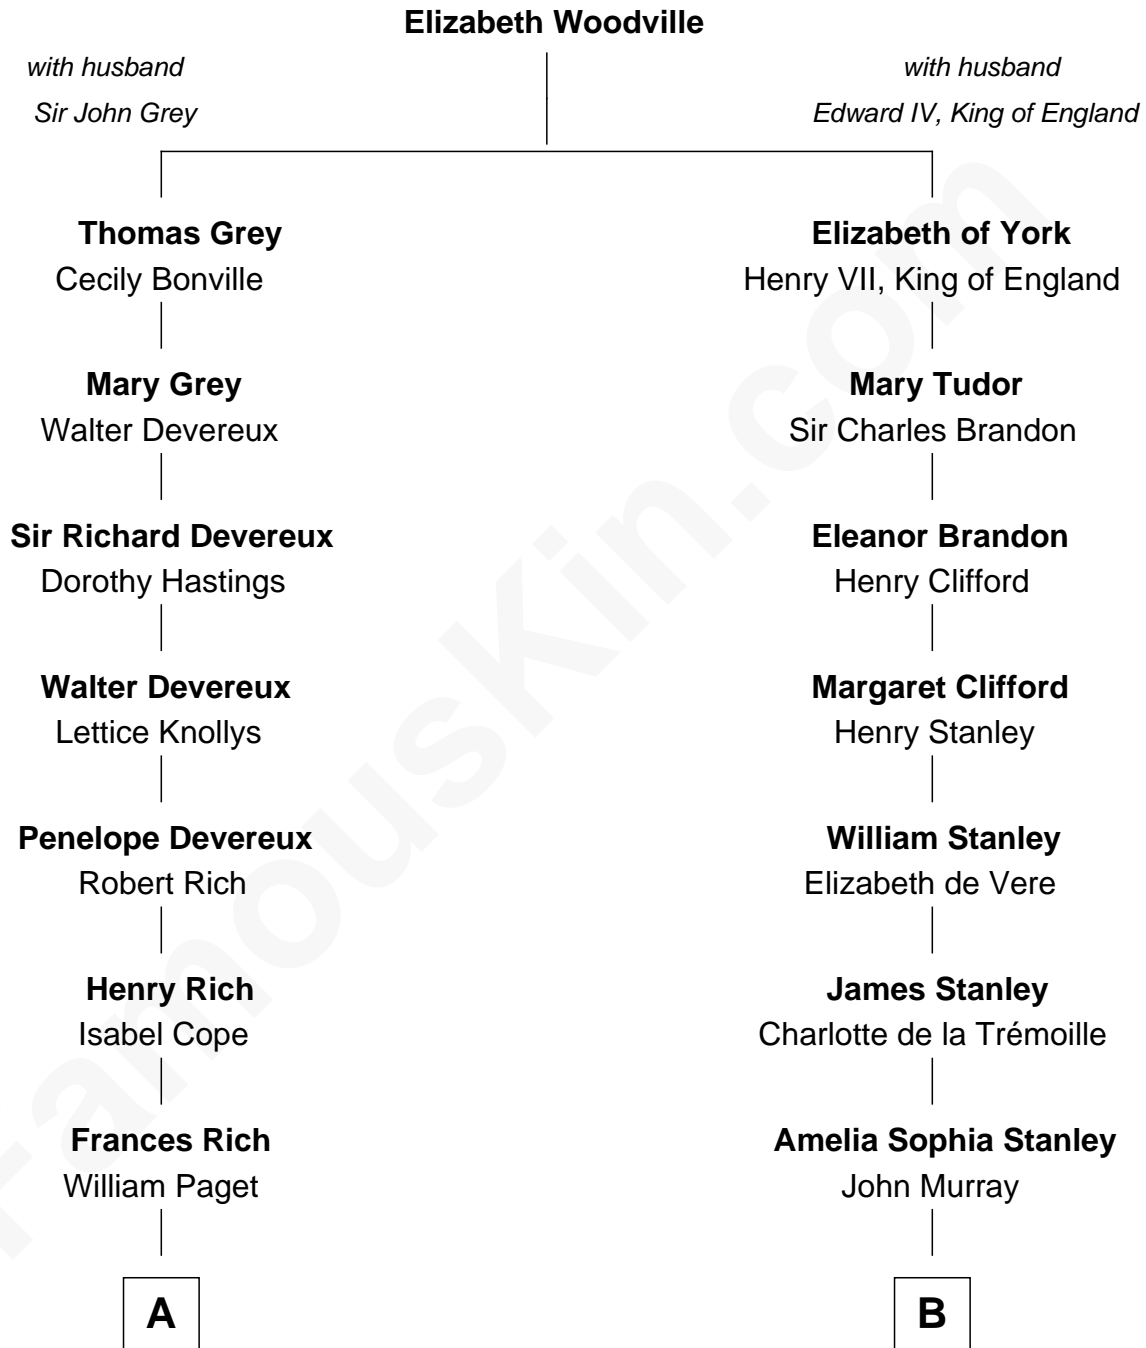

# FamousKin.com Relationship Chart of

**Charles Darwin**

*Theory of Evolution*

12th cousin 6 times removed of

**Cara Delevingne**

*Fashion Model and Movie Actress*

**Pandora Anne Stevens**  
Charles Hamar Delevingne

**Cara Delevingne**  
*Model and Actress*

FamousKin.com