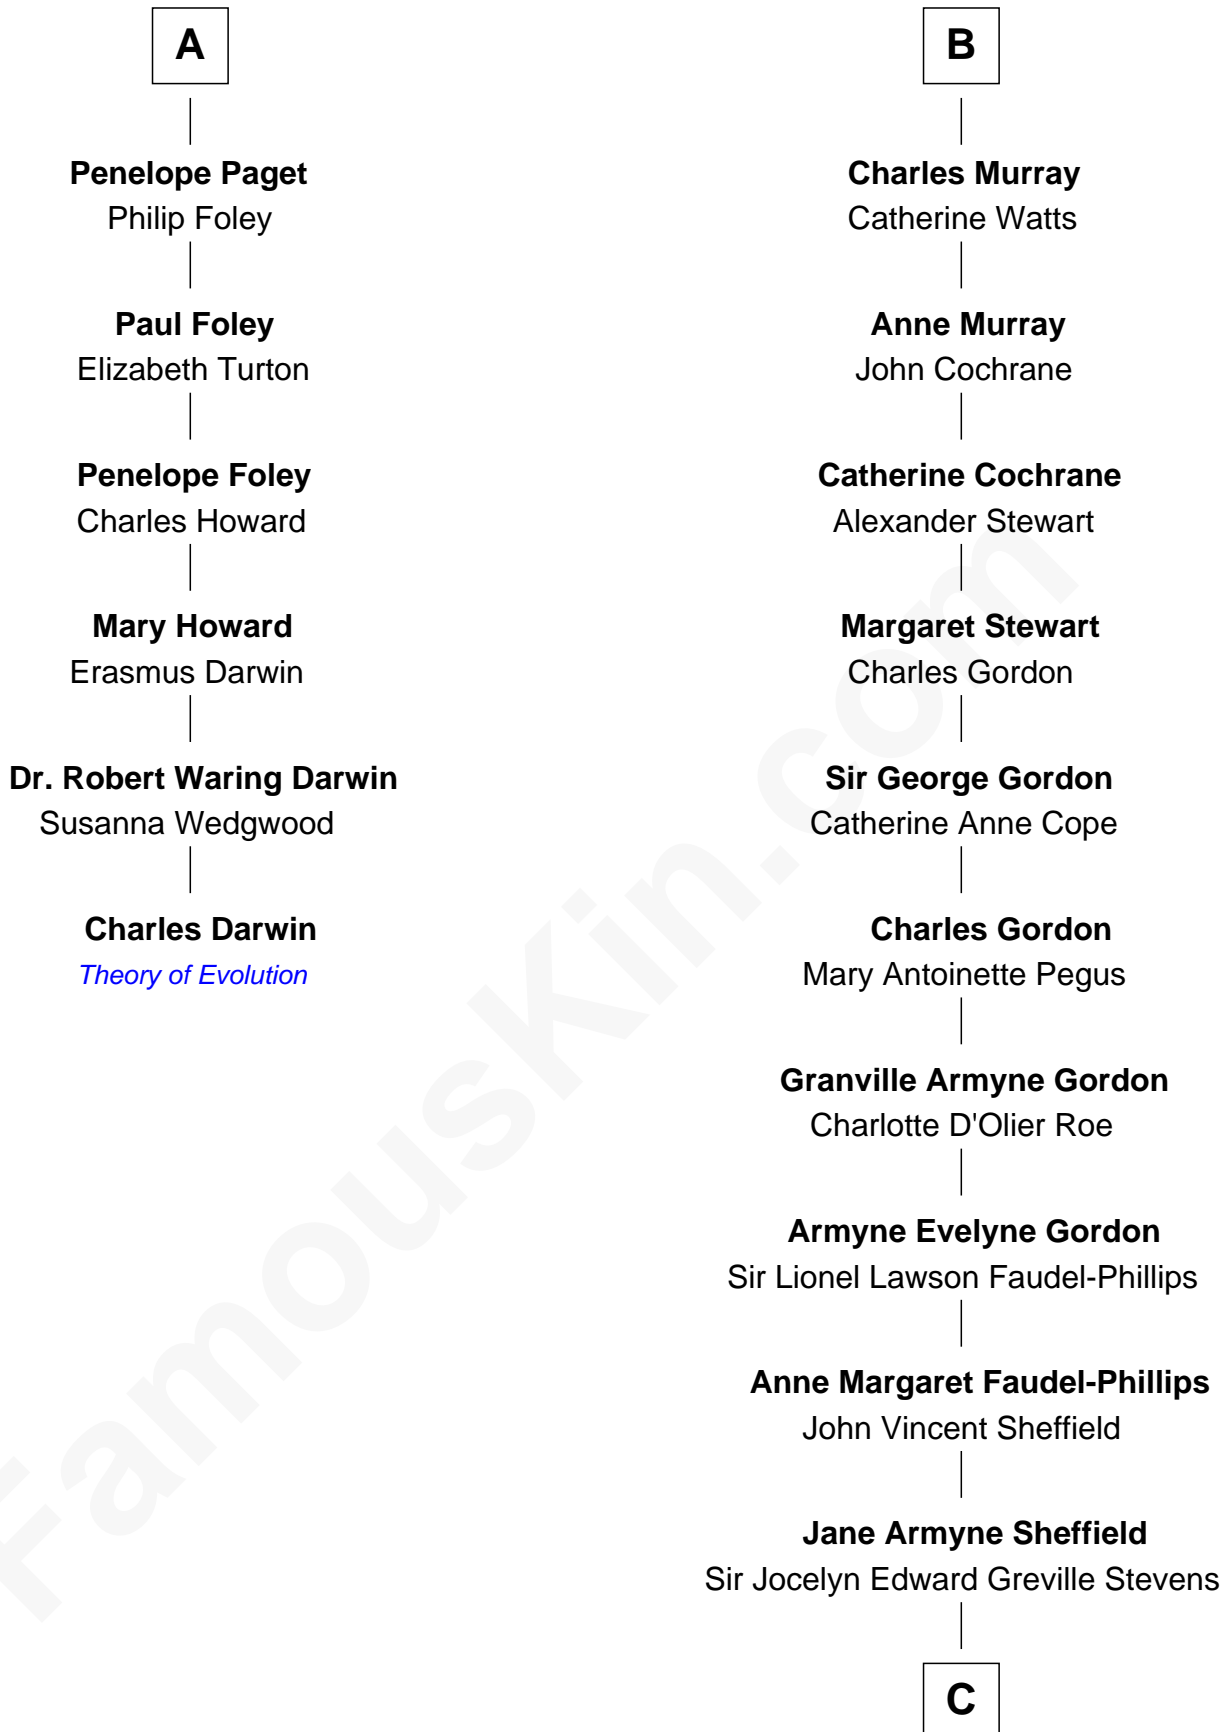

# FamousKin.com Relationship Chart of

**Charles Darwin**

*Theory of Evolution*

12th cousin 6 times removed of

**Cara Delevingne**

*Fashion Model and Movie Actress*

**Pandora Anne Stevens**  
Charles Hamar Delevingne

**Cara Delevingne**  
*Model and Actress*

FamousKin.com