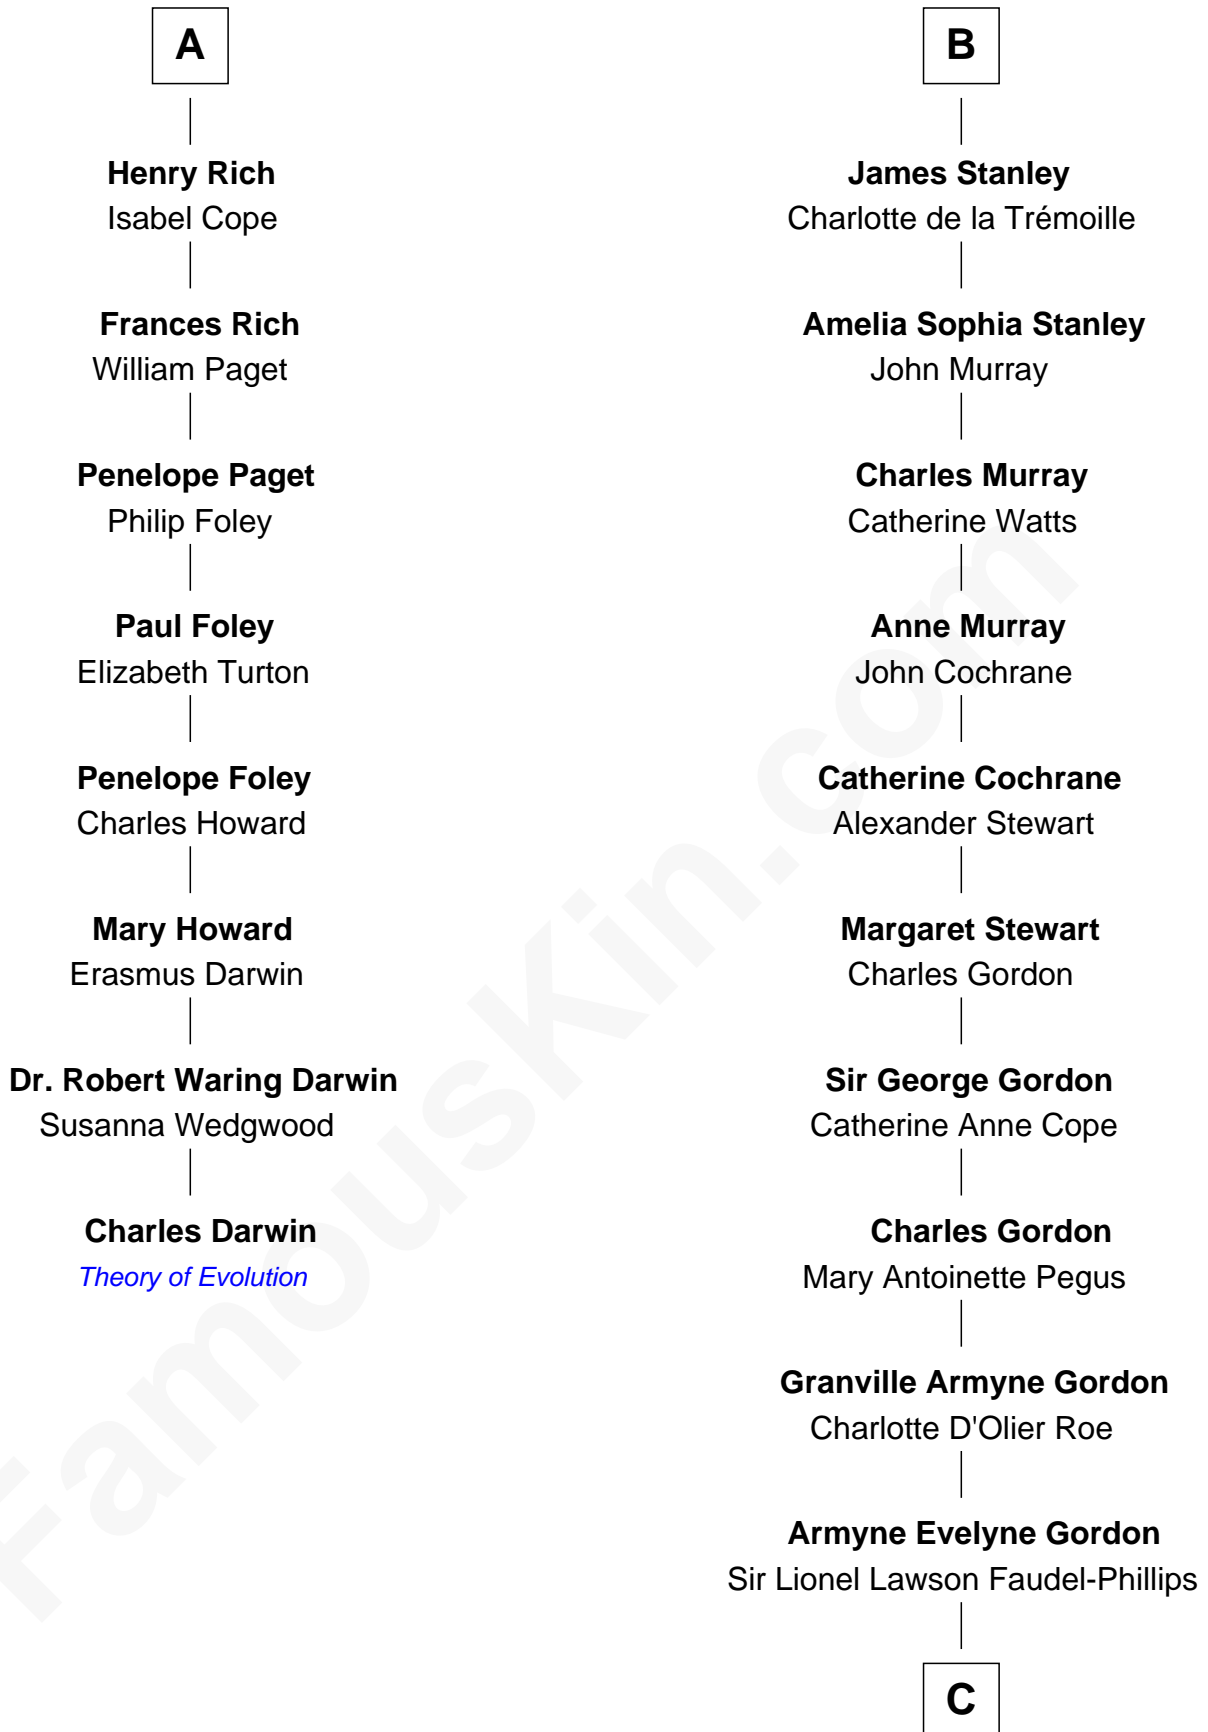

FamousKin.com Relationship Chart of

Charles Darwin

Theory of Evolution

14th cousin 6 times removed of

Cara Delevingne

Fashion Model and Movie Actress

C

Anne Margaret Faudel-Phillips

John Vincent Sheffield

Jane Armyne Sheffield

Sir Jocelyn Edward Greville Stevens

Pandora Anne Stevens

Charles Hamar Delevingne

Cara Delevingne

Model and Actress