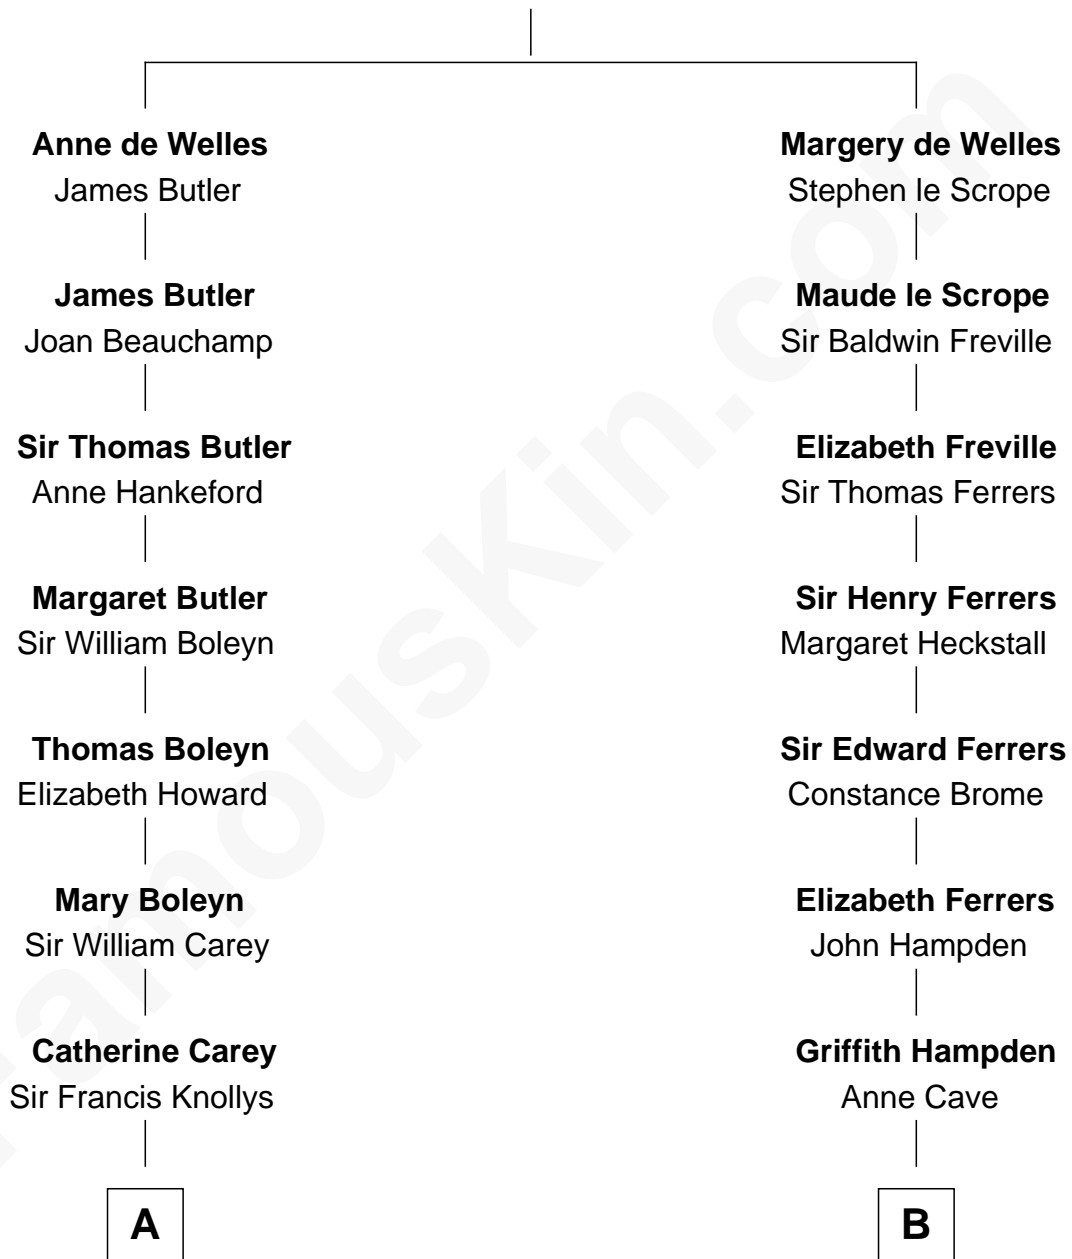

FamousKin.com Relationship Chart of

Charles Darwin

Theory of Evolution

15th cousin 6 times removed of

Cara Delevingne

Fashion Model and Movie Actress

John de Welles

Maud de Roos

C

Armyne Evelyne Gordon

Sir Lionel Lawson Faudel-Phillips

Anne Margaret Faudel-Phillips

John Vincent Sheffield

Jane Armyne Sheffield

Sir Jocelyn Edward Greville Stevens

Pandora Anne Stevens

Charles Hamar Delevingne

Cara Delevingne

Model and Actress