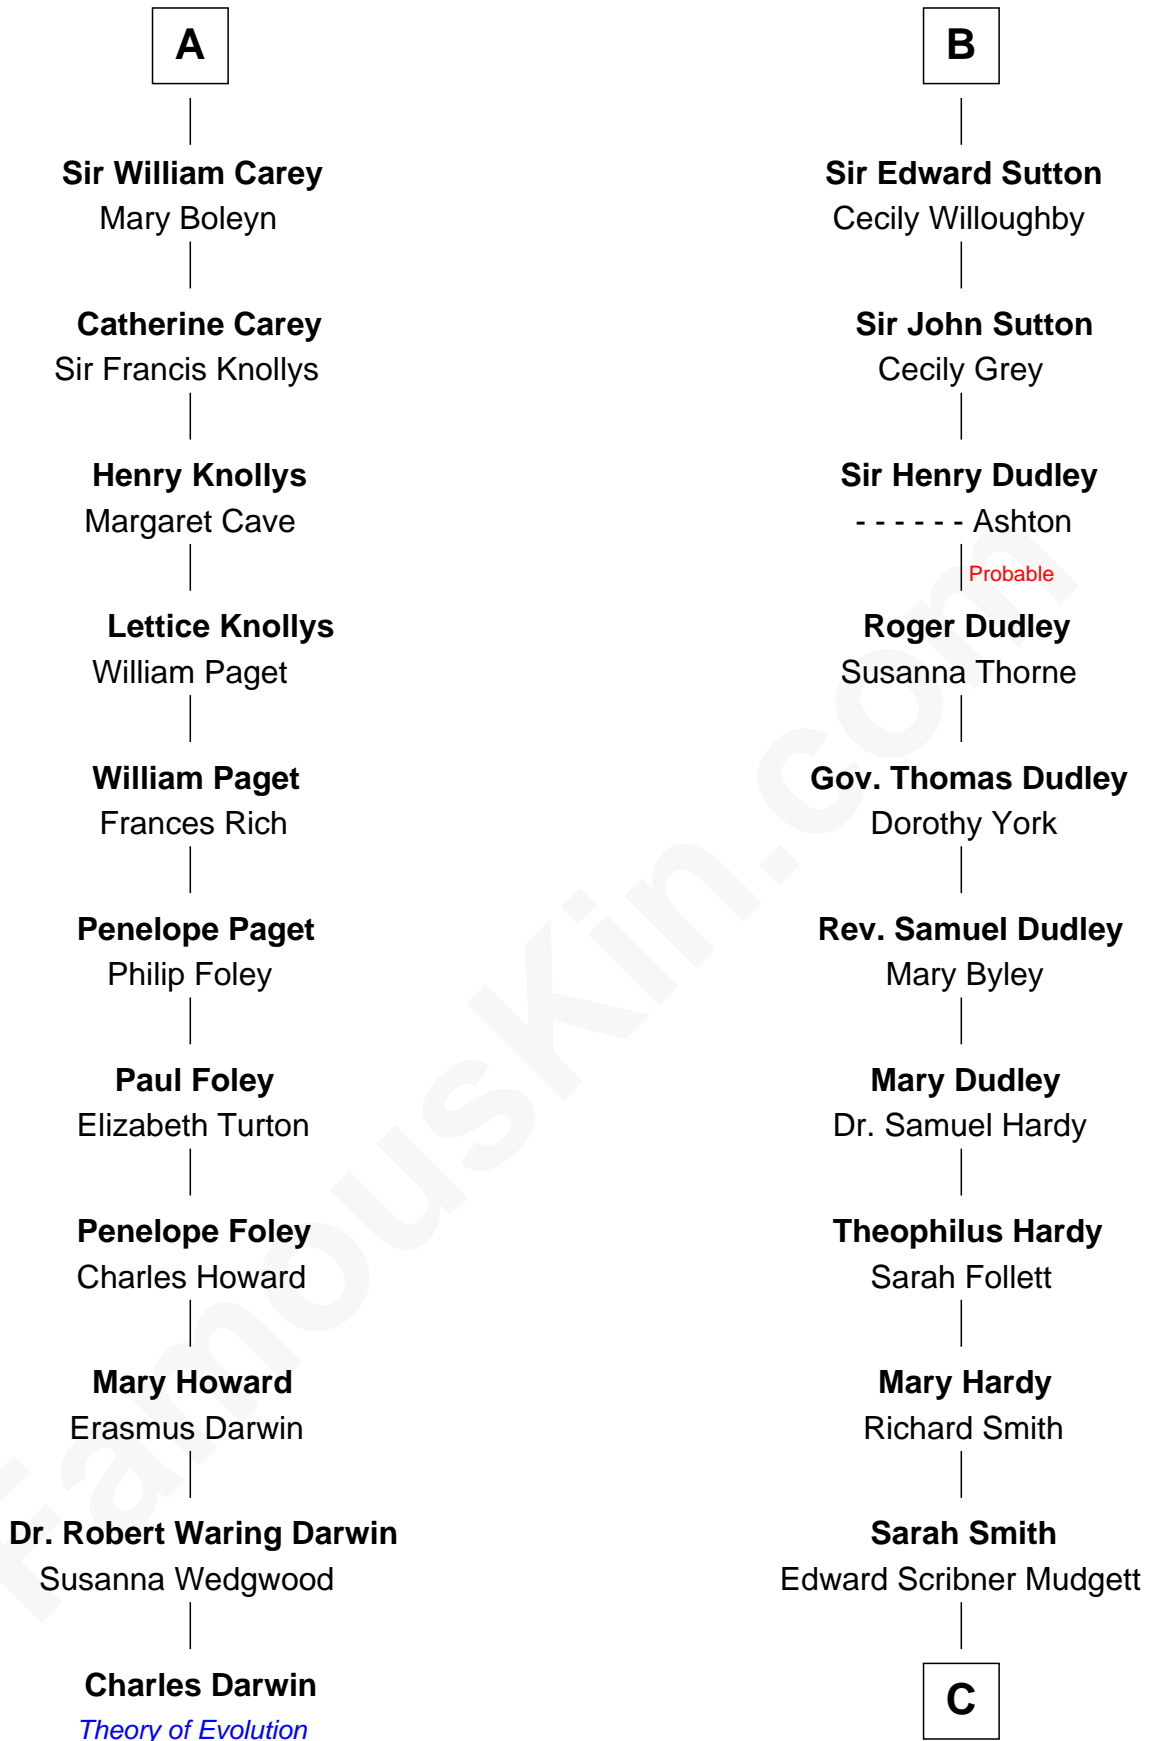

# FamousKin.com Relationship Chart of

**Charles Darwin**

*Theory of Evolution*

17th cousin 3 times removed of

**Dr. H. H. Holmes**

*Serial Killer aka "Devil in the White City"*

**Sir Hugh le Despencer**

Isabella de Beauchamp

**C**

—  
**Samuel Mudgett**

Mary Morrill

—  
**Scribner Mudgett**

Nancy Prescott

—  
**Levi Horton Mudgett**

Theodate Page Price

—  
**Dr. H. H. Holmes**

*Serial Killer Dr. H. H. Holmes*

FamousKin.com