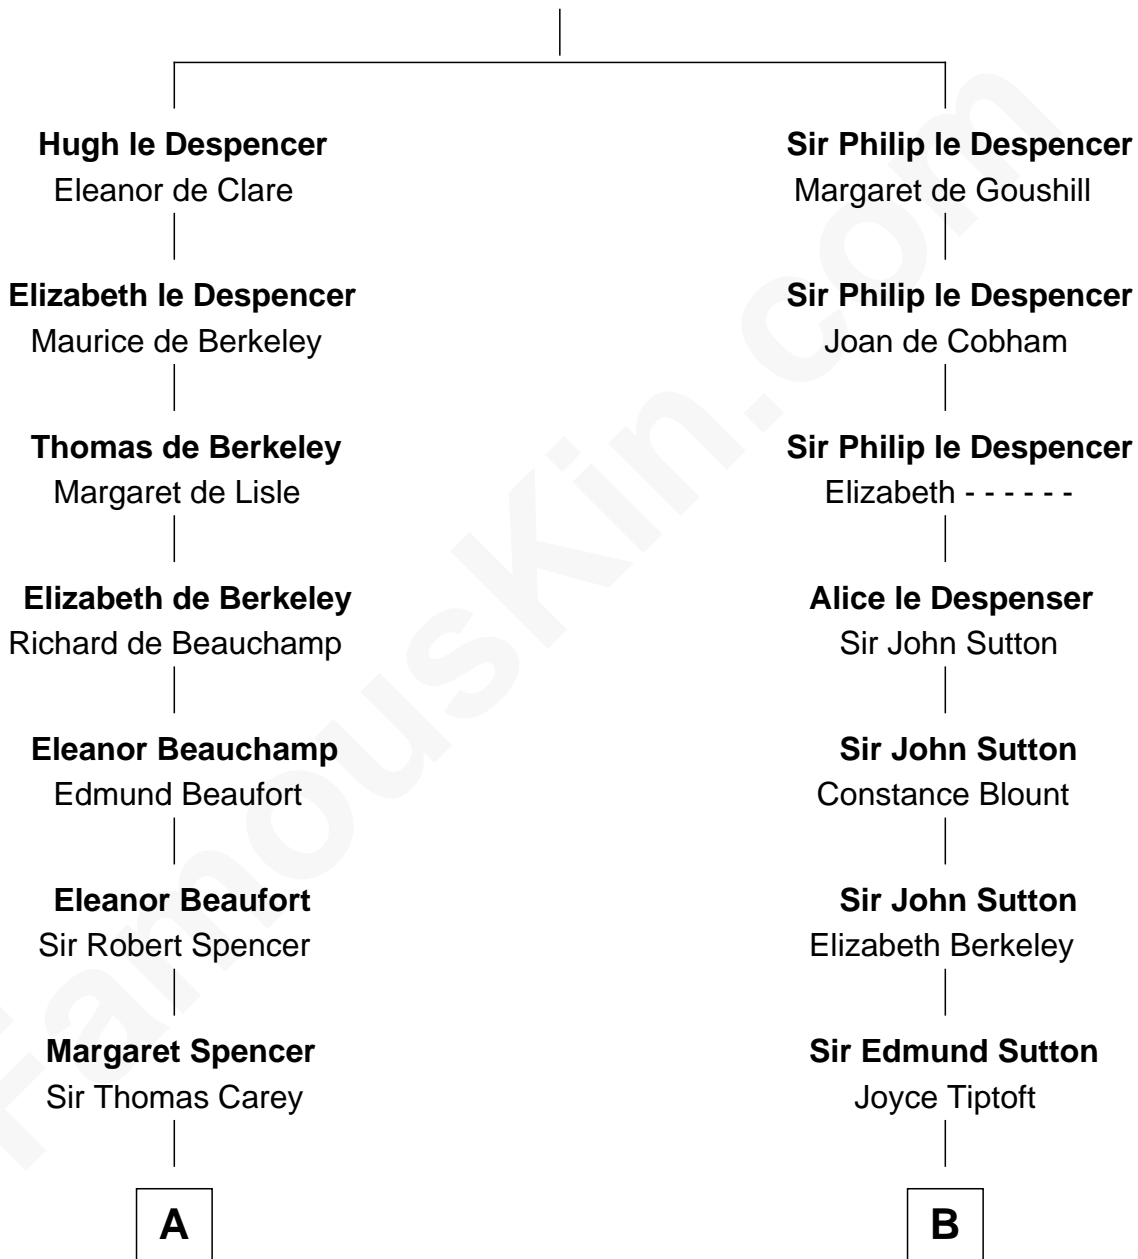

# FamousKin.com Relationship Chart of

**Charles Darwin**

*Theory of Evolution*

17th cousin 3 times removed of

**Dr. H. H. Holmes**

*Serial Killer aka "Devil in the White City"*

**Sir Hugh le Despencer**

Isabella de Beauchamp

**C**

—  
**Samuel Mudgett**

Mary Morrill

—  
**Scribner Mudgett**

Nancy Prescott

—  
**Levi Horton Mudgett**

Theodate Page Price

—  
**Dr. H. H. Holmes**

*Serial Killer Dr. H. H. Holmes*

FamousKin.com