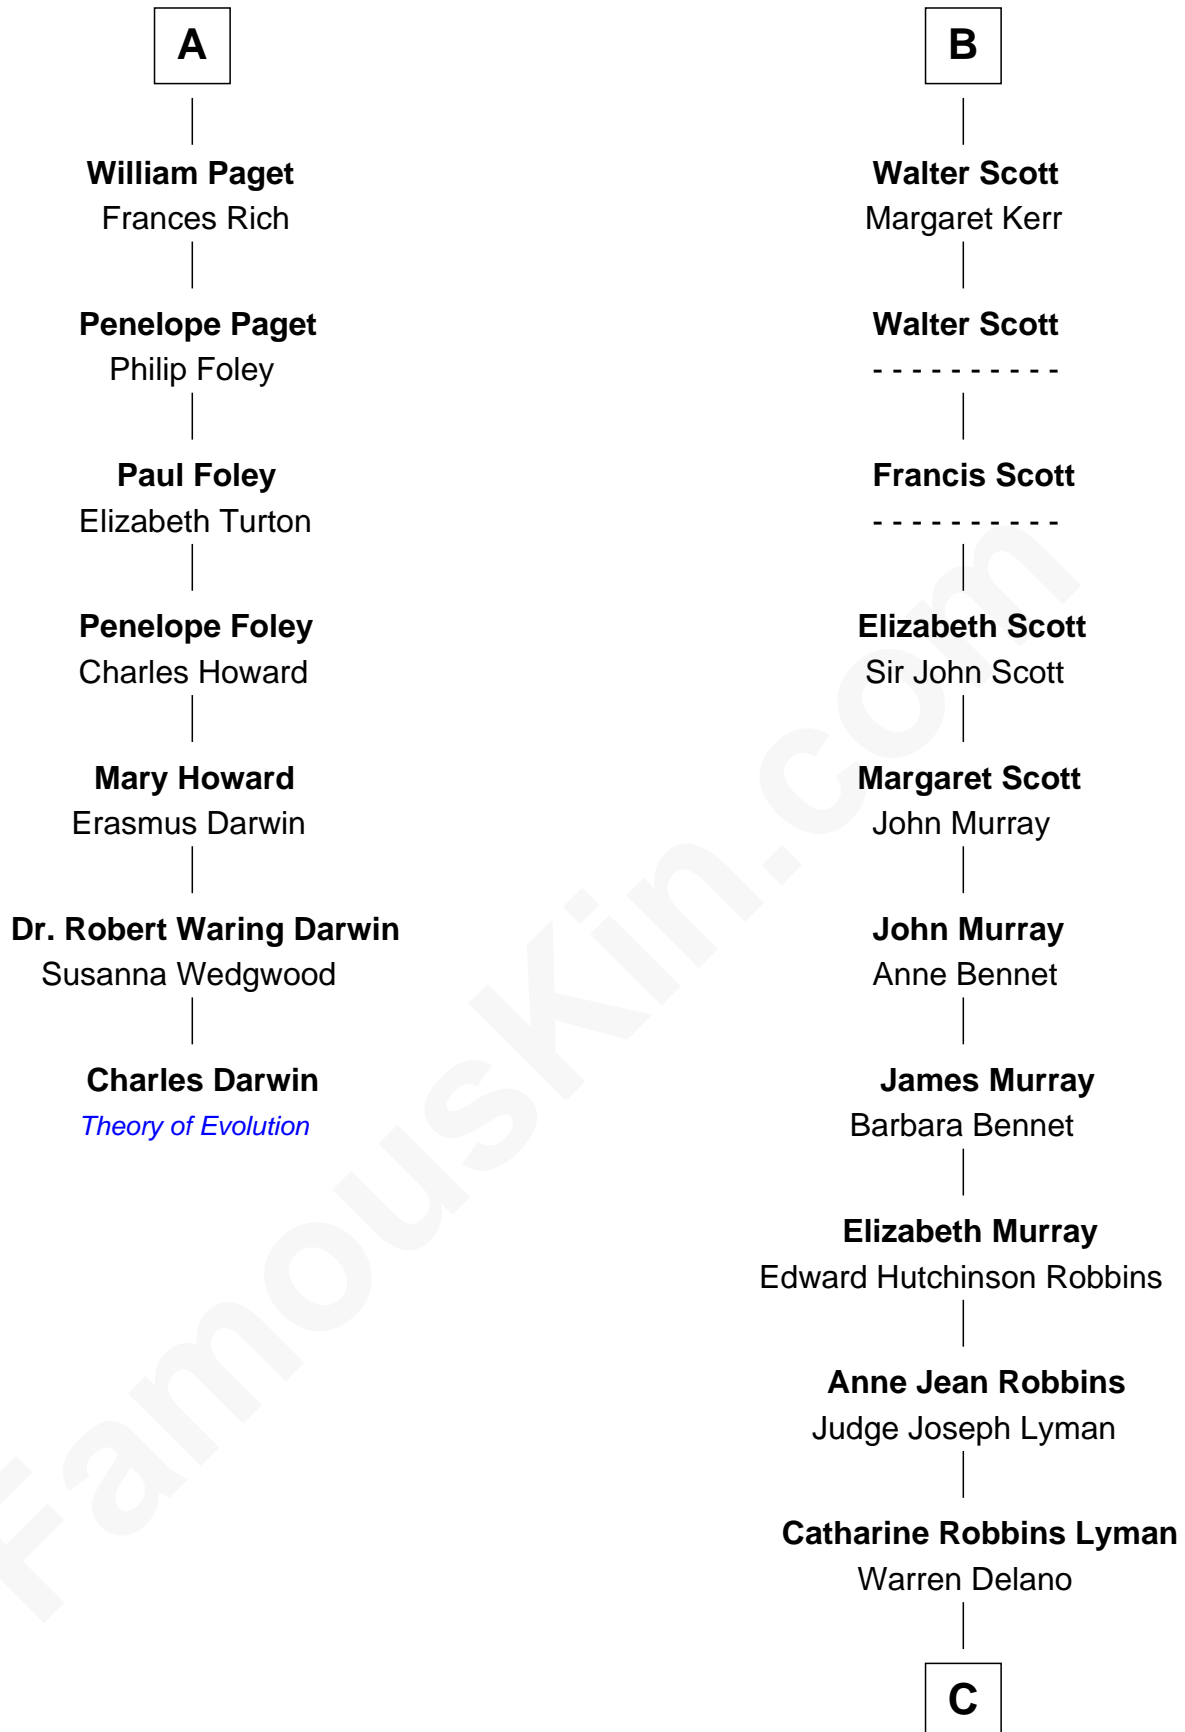

FamousKin.com Relationship Chart of

Charles Darwin

Theory of Evolution

13th cousin 5 times removed of

Franklin D. Roosevelt

32nd U.S. President

Sir John Beaufort

Margaret de Holand

Edmund Beaufort

Eleanor Beauchamp

Eleanor Beaufort

Sir Robert Spencer

Margaret Spencer

Sir Thomas Carey

Sir William Carey

Mary Boleyn

James I, King of Scotland

James II, King of Scotland

Mary of Guelders

Mary Stewart of Scotland

James Hamilton

James Hamilton

Sir John Hamilton

Janet Home

Margaret Hamilton

David Douglas

Margaret Douglas

Sir Walter Scott

B

C

|
Sara Delano
James Roosevelt

|
Franklin D. Roosevelt
32nd U.S. President