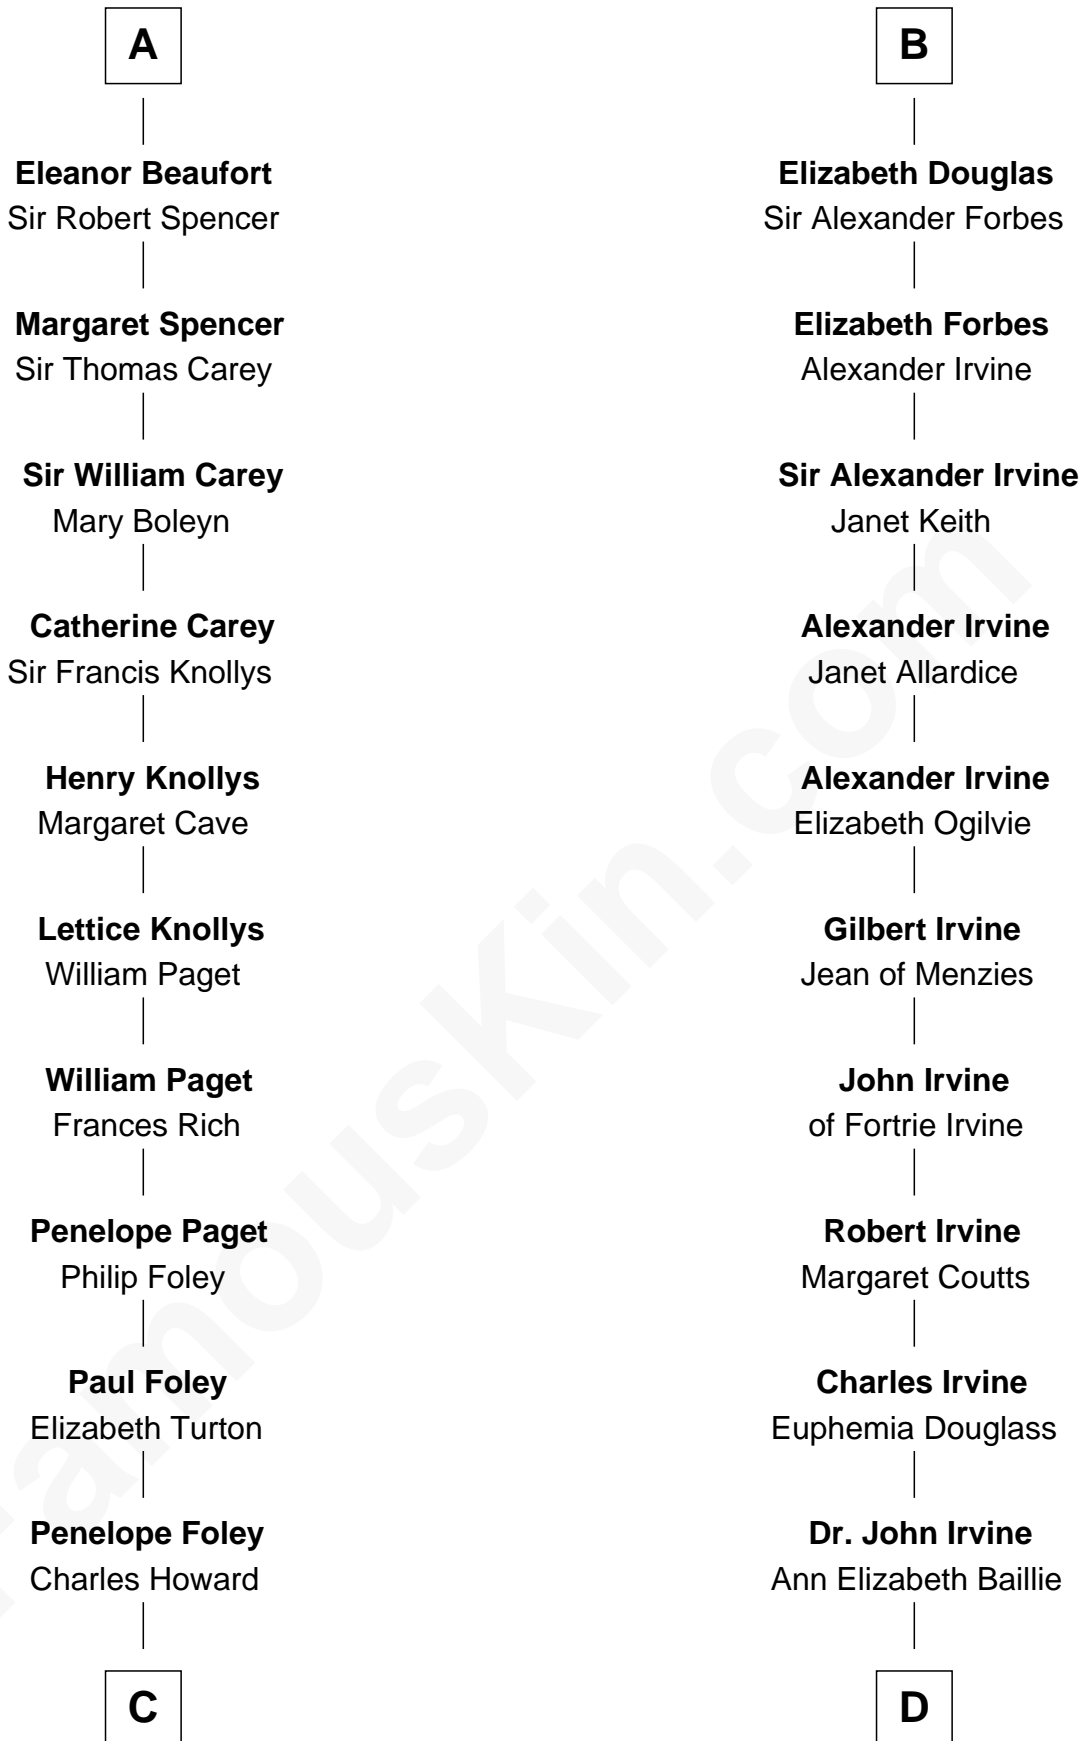

FamousKin.com Relationship Chart of

Charles Darwin

Theory of Evolution

19th cousin 1 time removed of

Theodore Roosevelt

26th U.S. President

Gilbert de Clare

Isabel Marshal

FamousKin.com