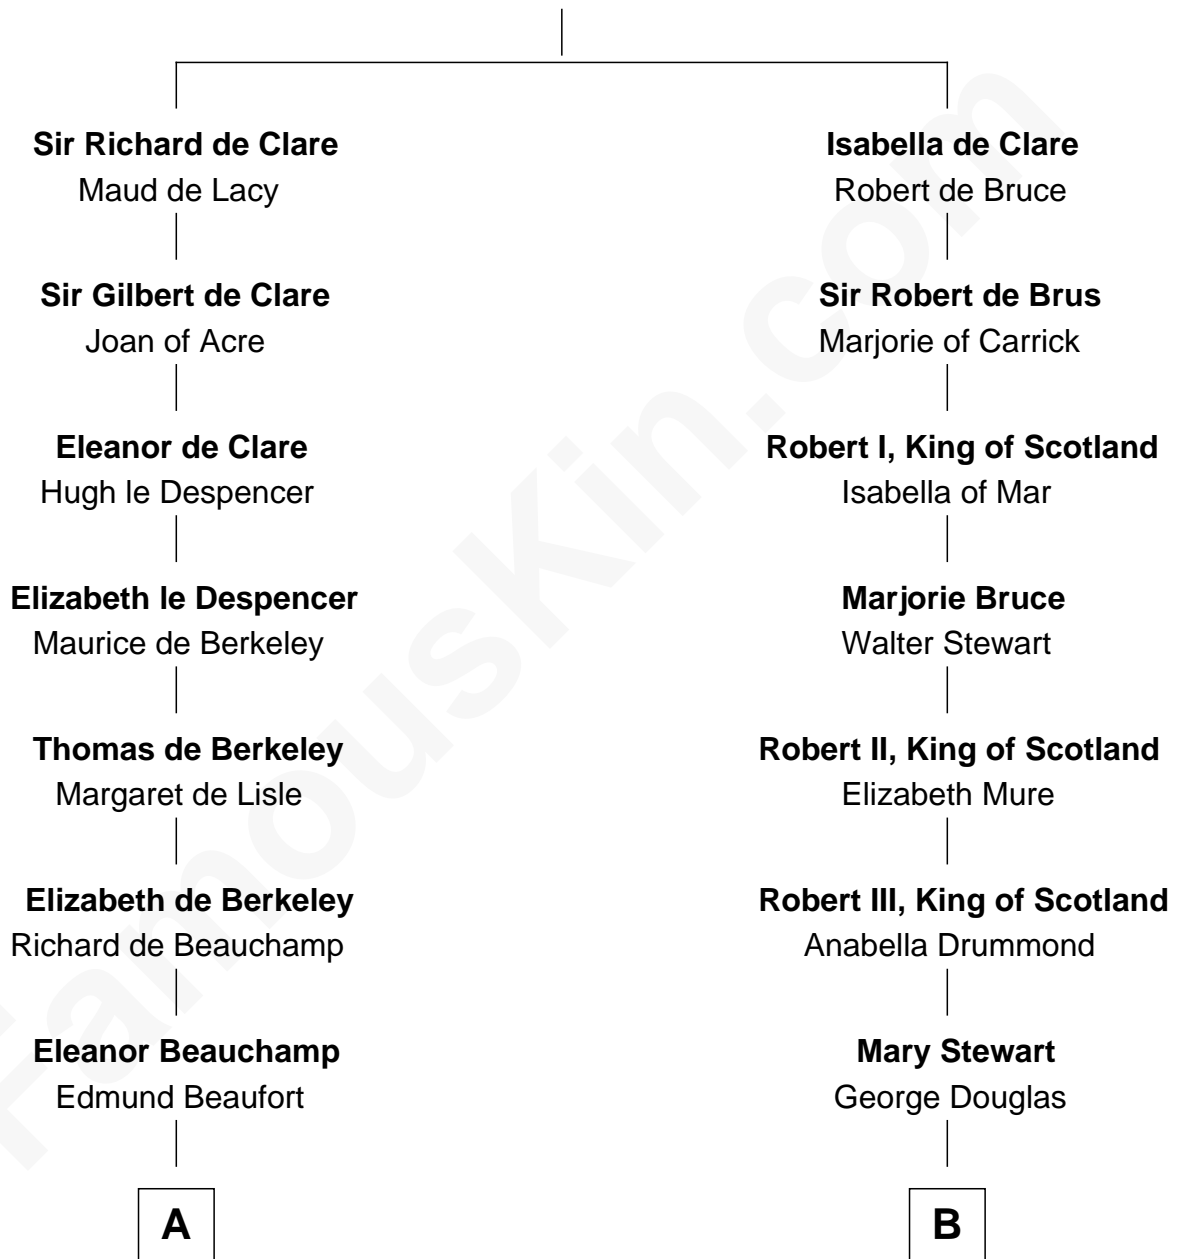

FamousKin.com Relationship Chart of

Charles Darwin

Theory of Evolution

19th cousin 1 time removed of

Theodore Roosevelt

26th U.S. President

Gilbert de Clare

Isabel Marshal

FamousKin.com