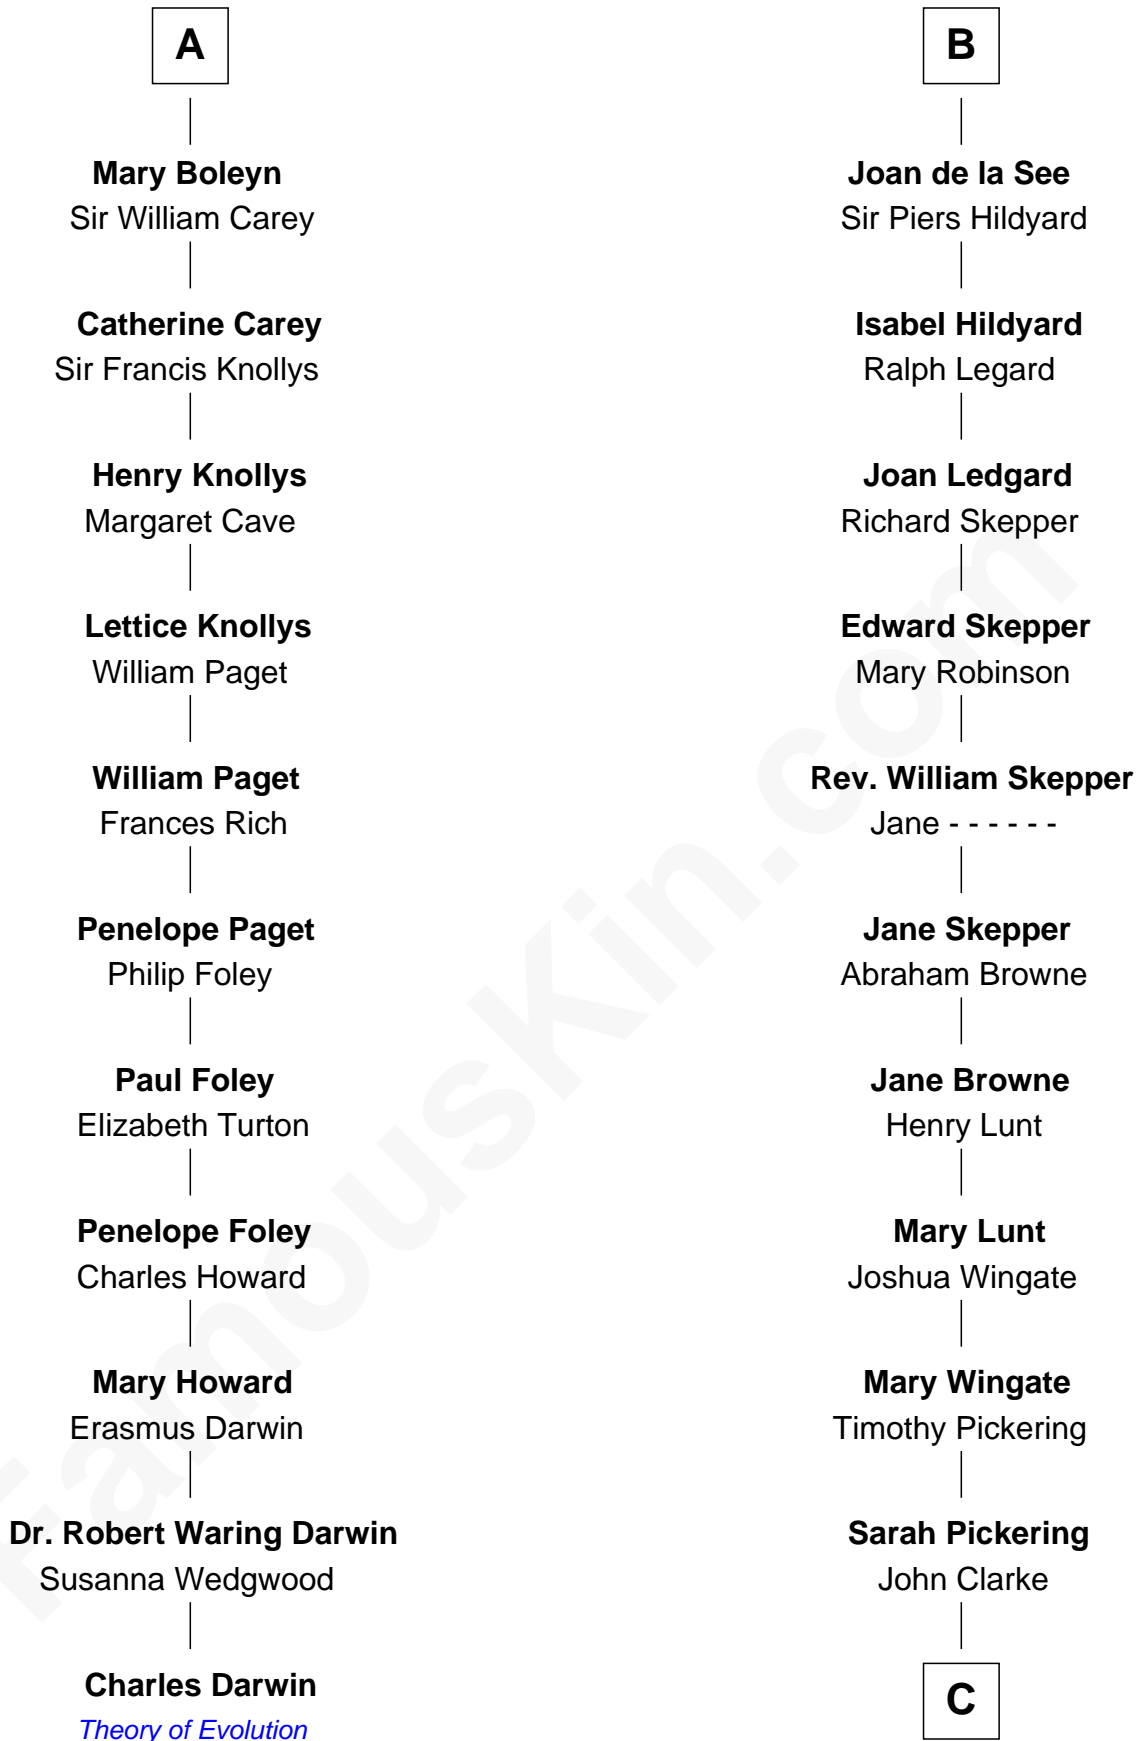

FamousKin.com Relationship Chart of

Charles Darwin

Theory of Evolution

17th cousin 4 times removed of

Alice (Lee) Roosevelt

First Wife of President Theodore Roosevelt

C

Nancy Clarke

Francis Cabot

Mary Ann Cabot

Nathaniel Cabot Lee

John Clarke Lee

Harriet Paine Rose

George Cabot Lee

Caroline Watts Haskell

Alice (Lee) Roosevelt

Wife of President Theodore Roosevelt