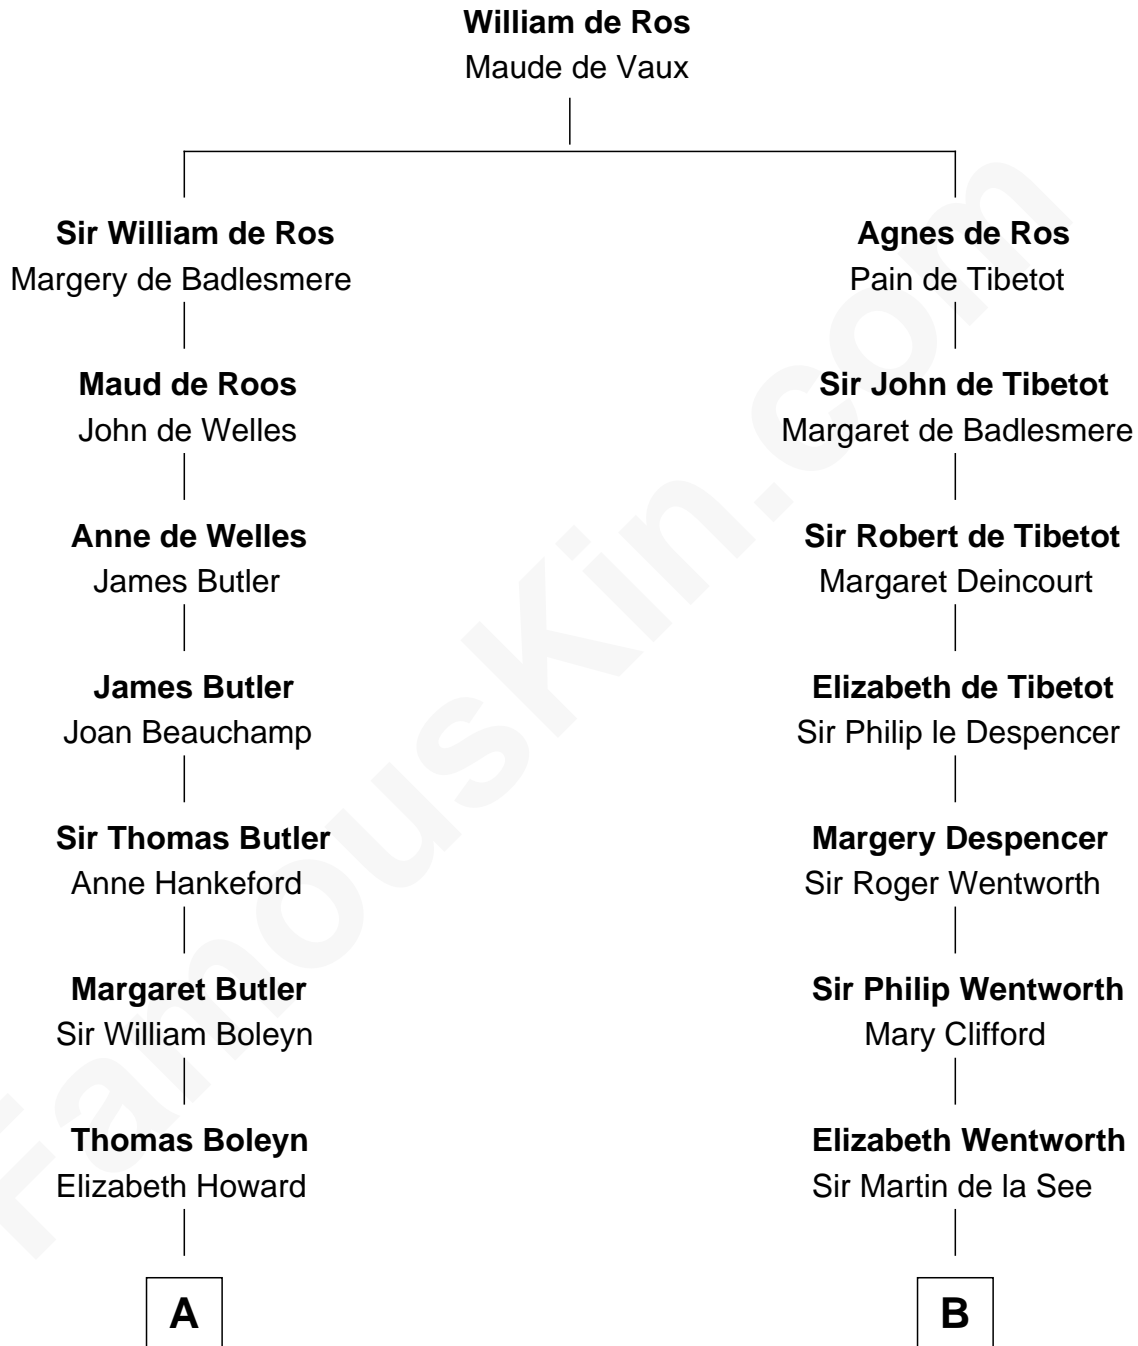

FamousKin.com Relationship Chart of

Charles Darwin

Theory of Evolution

17th cousin 4 times removed of

Alice (Lee) Roosevelt

First Wife of President Theodore Roosevelt

C

Nancy Clarke

Francis Cabot

Mary Ann Cabot

Nathaniel Cabot Lee

John Clarke Lee

Harriet Paine Rose

George Cabot Lee

Caroline Watts Haskell

Alice (Lee) Roosevelt

Wife of President Theodore Roosevelt