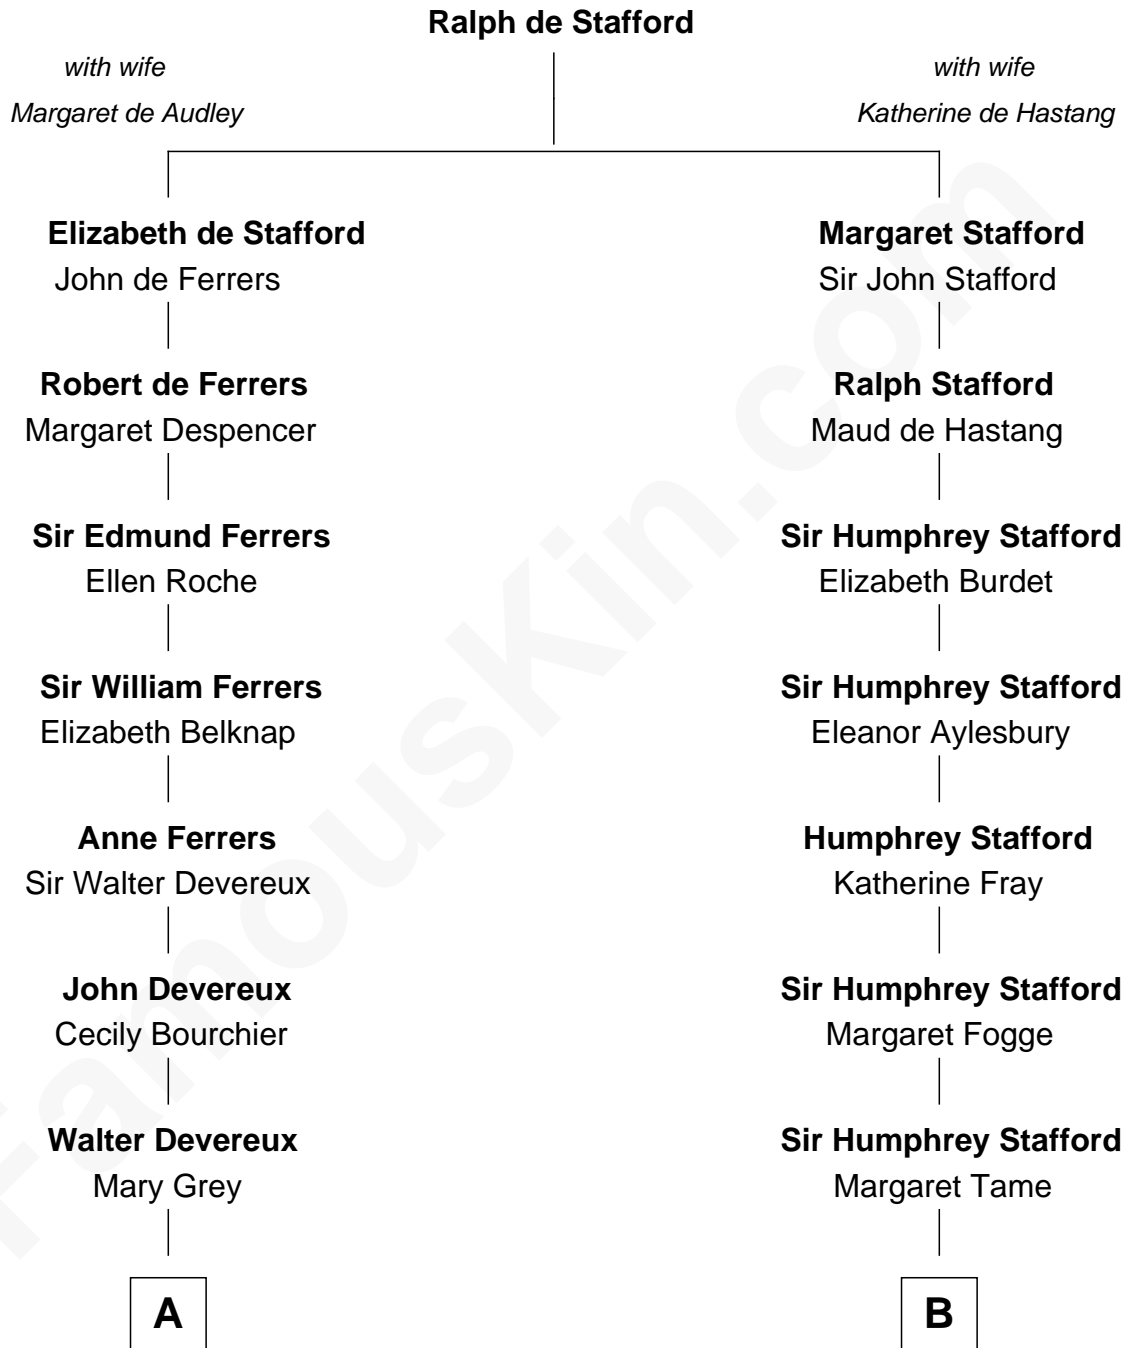

FamousKin.com Relationship Chart of

Charles Darwin

Theory of Evolution

17th cousin 1 time removed of

Alice (Lee) Roosevelt

First Wife of President Theodore Roosevelt

C

Caroline Watts Haskell

George Cabot Lee

Alice (Lee) Roosevelt

Wife of President Theodore Roosevelt

FamousKin.com