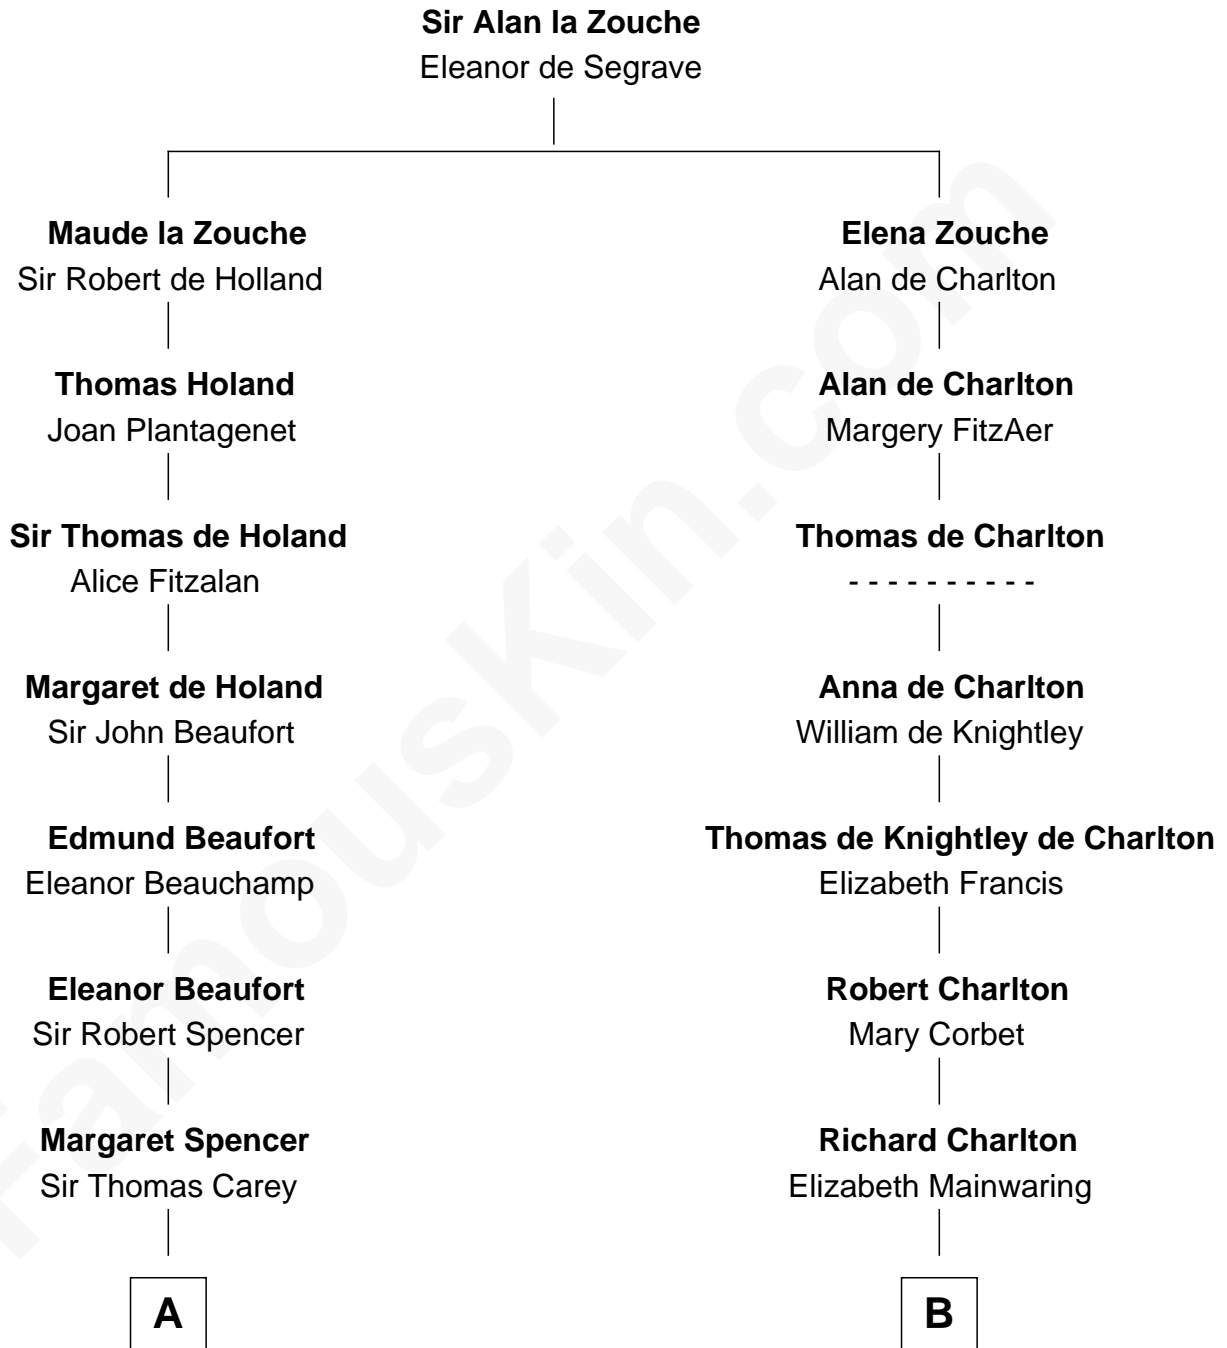

# FamousKin.com Relationship Chart of

**Charles Darwin**

*Theory of Evolution*

17th cousin 3 times removed of

**Alice (Lee) Roosevelt**

*First Wife of President Theodore Roosevelt*

**C**

**Nathaniel Cabot Lee**

Mary Ann Cabot

**John Clarke Lee**

Harriet Paine Rose

**George Cabot Lee**

Caroline Watts Haskell

**Alice (Lee) Roosevelt**

*Wife of President Theodore Roosevelt*

FamousKin.com