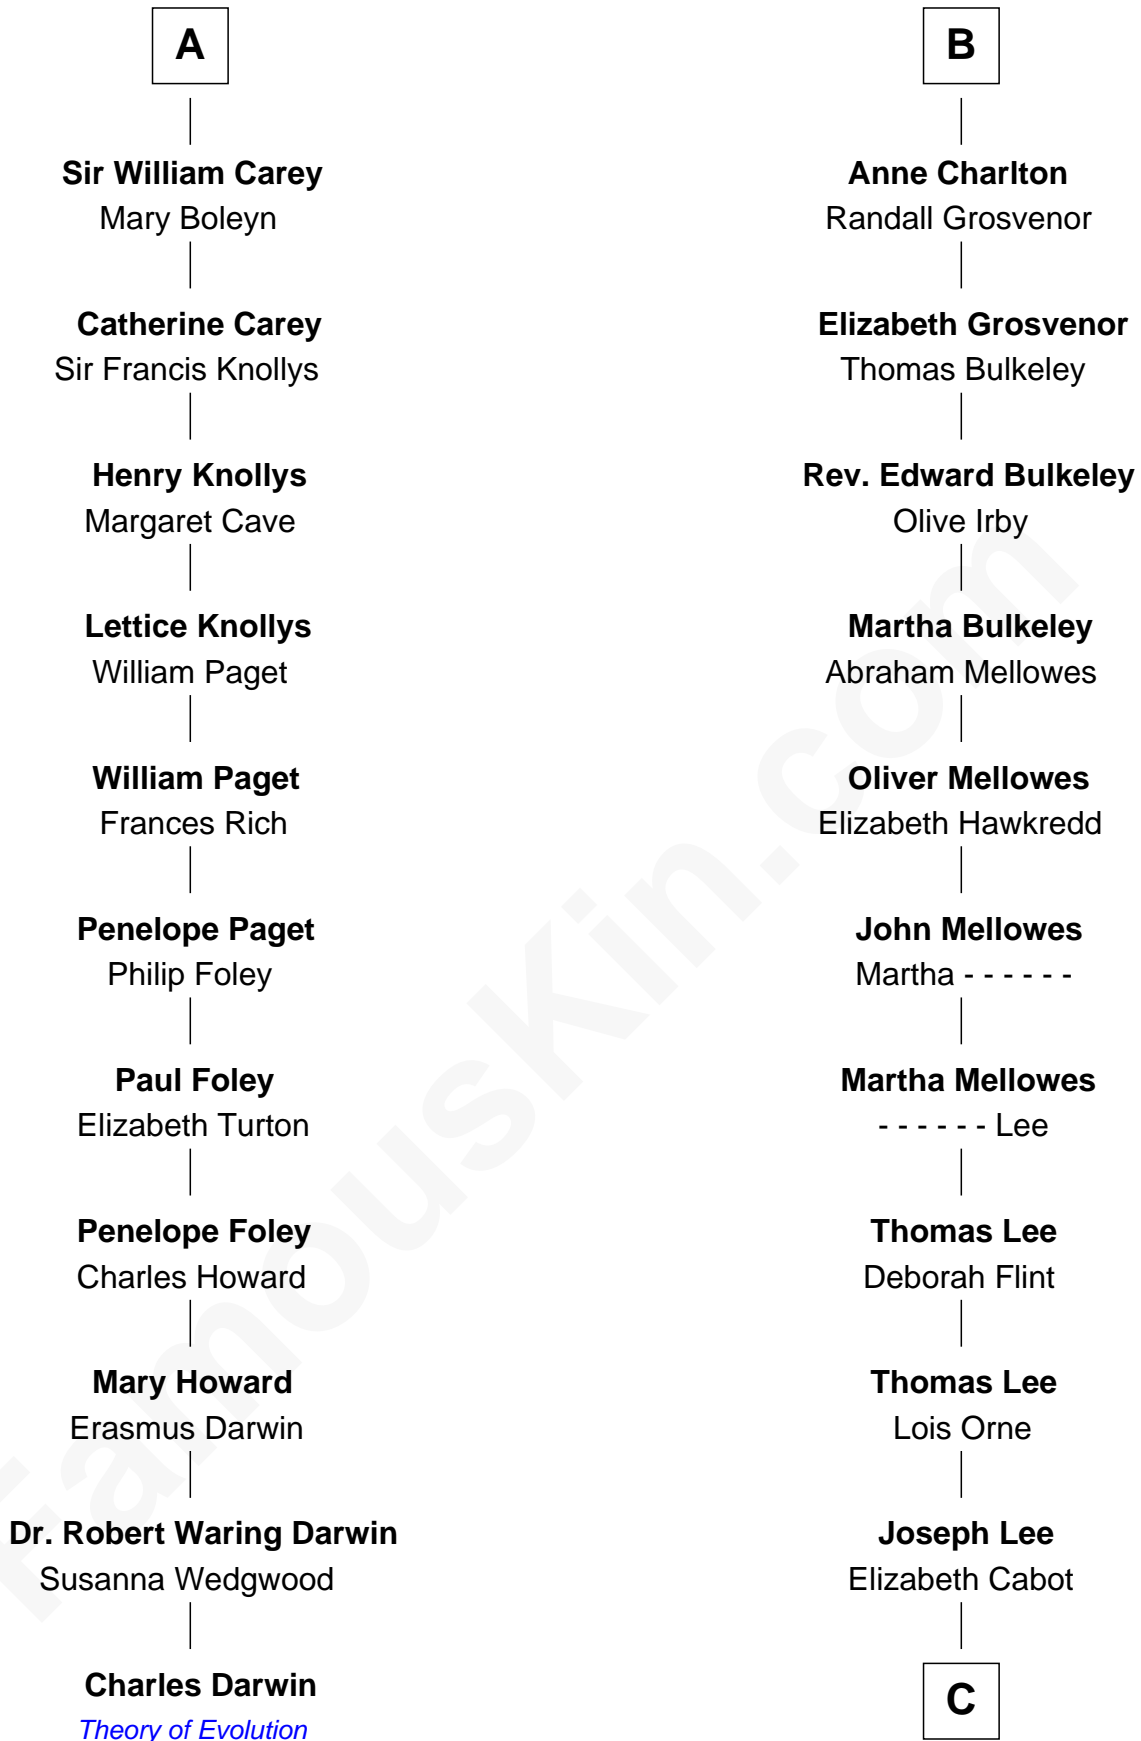

# FamousKin.com Relationship Chart of

**Charles Darwin**

*Theory of Evolution*

17th cousin 3 times removed of

**Alice (Lee) Roosevelt**

*First Wife of President Theodore Roosevelt*

**C**

**Nathaniel Cabot Lee**

Mary Ann Cabot

**John Clarke Lee**

Harriet Paine Rose

**George Cabot Lee**

Caroline Watts Haskell

**Alice (Lee) Roosevelt**

*Wife of President Theodore Roosevelt*

FamousKin.com