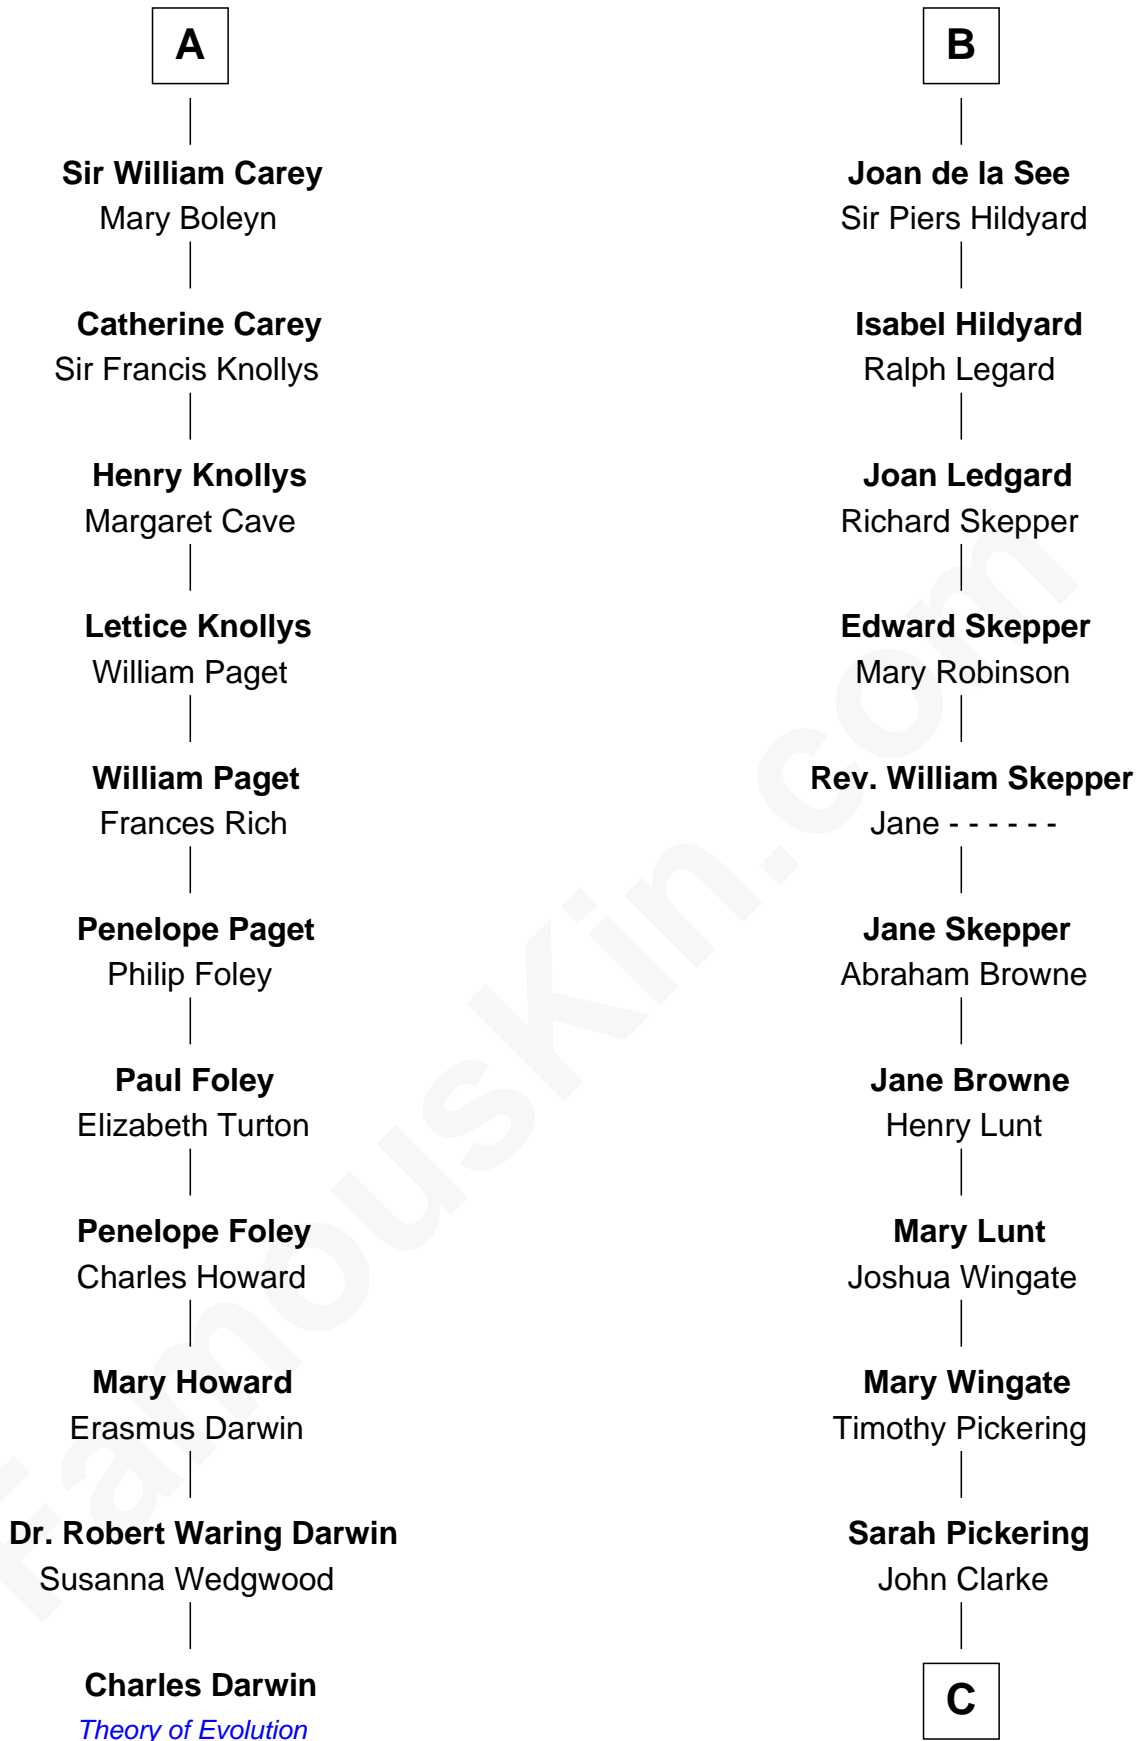

FamousKin.com
Relationship Chart of
Charles Darwin
Theory of Evolution

17th cousin 4 times removed of

Alice (Lee) Roosevelt
First Wife of President Theodore Roosevelt

Sir Hugh le Despencer
 Isabella de Beauchamp

C

Nancy Clarke

Francis Cabot

Mary Ann Cabot

Nathaniel Cabot Lee

John Clarke Lee

Harriet Paine Rose

George Cabot Lee

Caroline Watts Haskell

Alice (Lee) Roosevelt

Wife of President Theodore Roosevelt