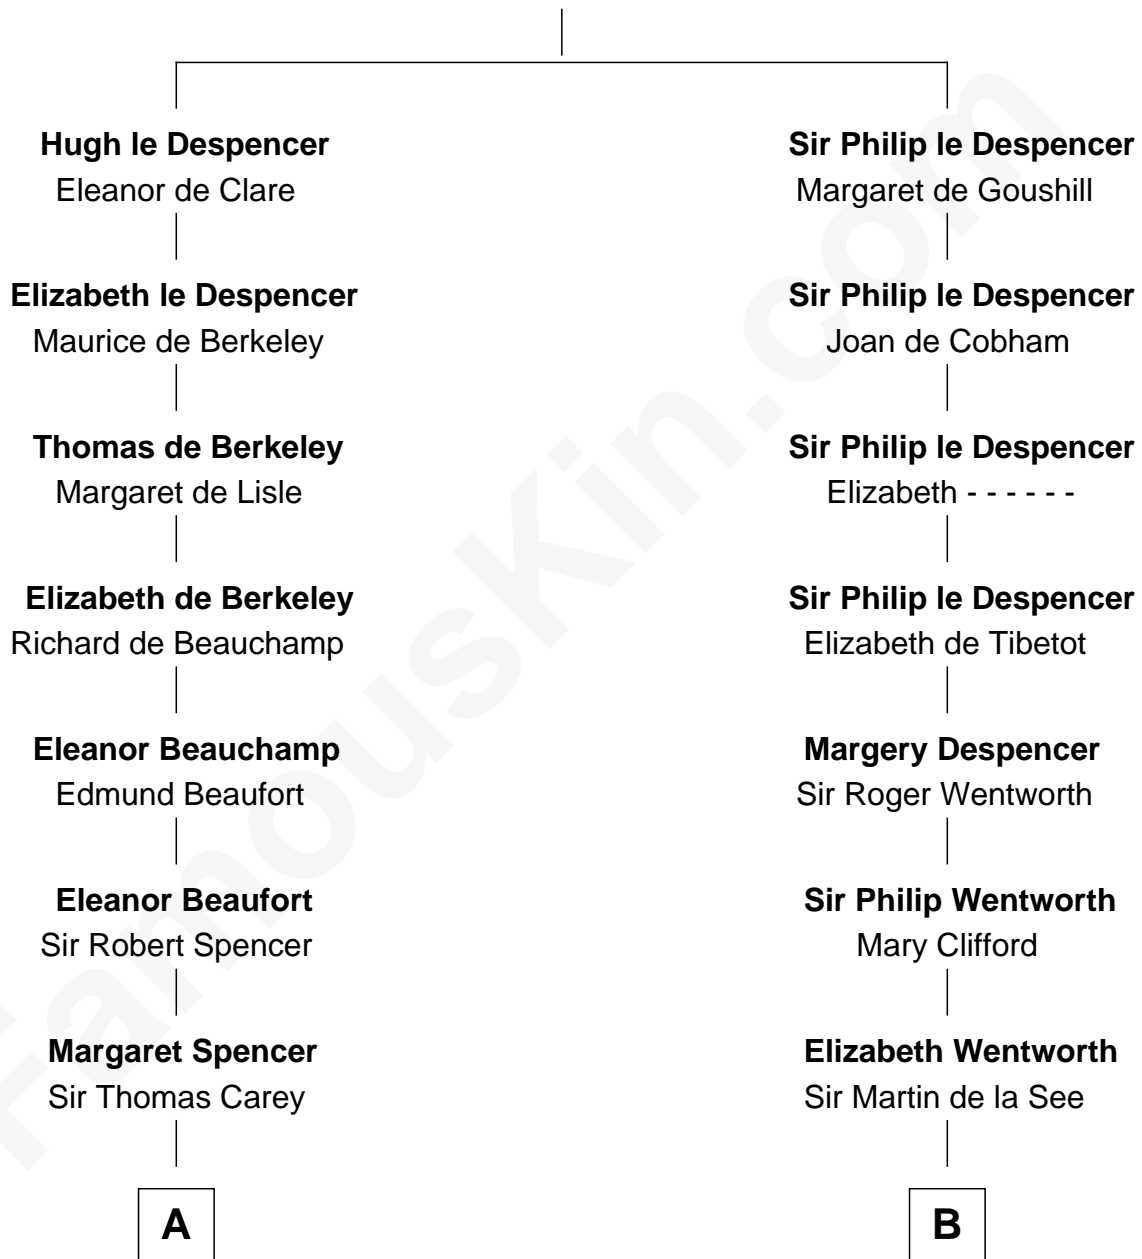

FamousKin.com
Relationship Chart of
Charles Darwin
Theory of Evolution

17th cousin 4 times removed of

Alice (Lee) Roosevelt
First Wife of President Theodore Roosevelt

Sir Hugh le Despencer
 Isabella de Beauchamp

Caroline Watts Haskell

Alice (Lee) Roosevelt

Wife of President Theodore Roosevelt