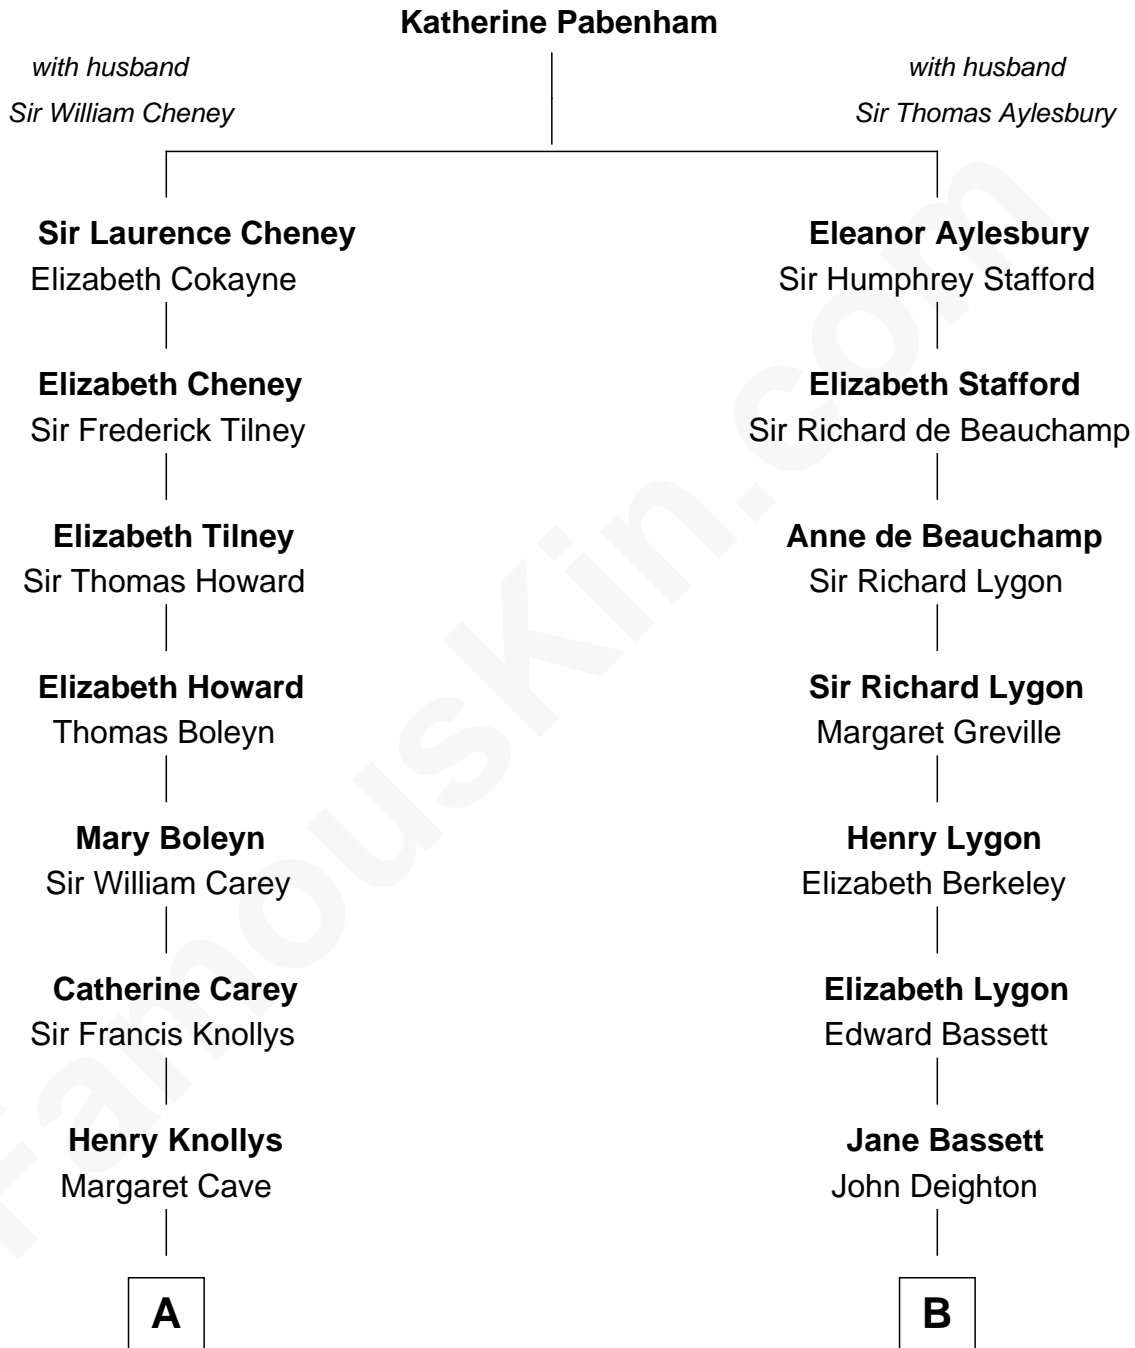

# FamousKin.com Relationship Chart of

**Charles Darwin**

*Theory of Evolution*

14th cousin 4 times removed of

**James Taylor**

*Singer-Songwriter*

**C**

**Dr. Isaac Montrose Taylor**

Gertrude Arline Woodard

**James Taylor**

*Singer-Songwriter*

FamousKin.com