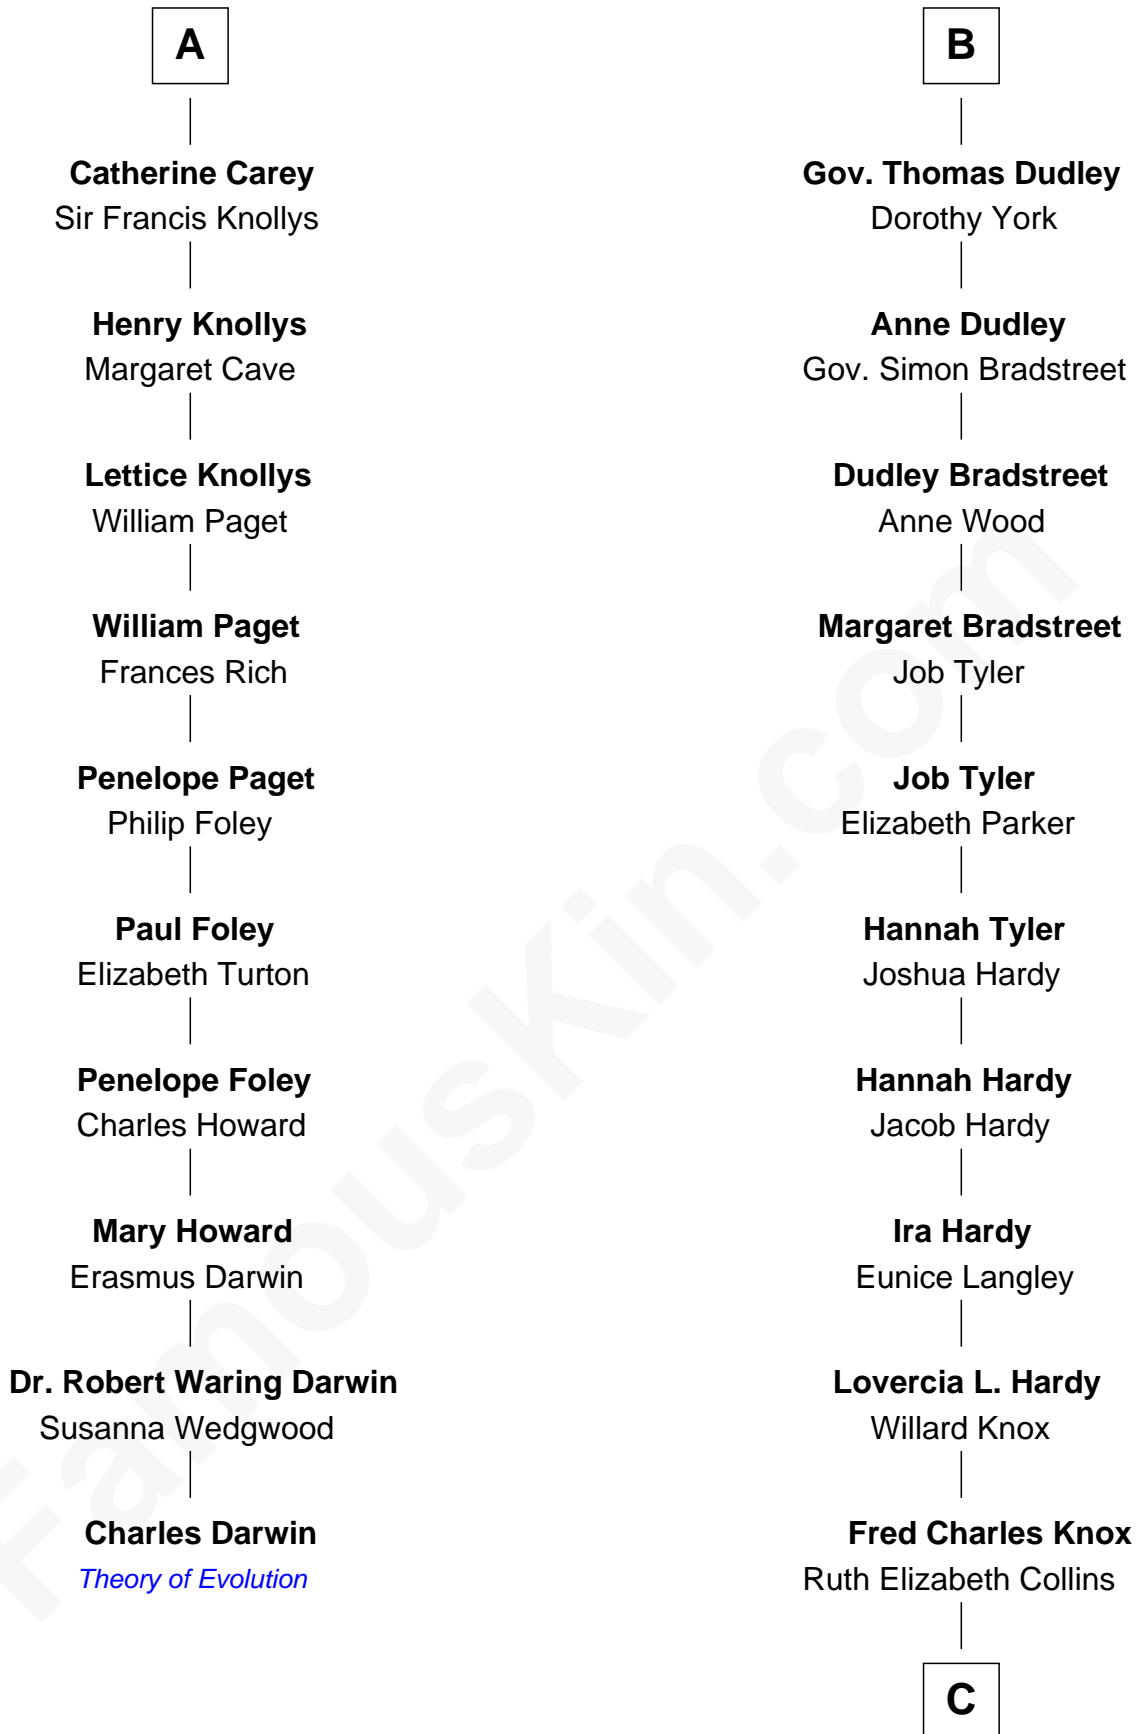

FamousKin.com

Relationship Chart of

Charles Darwin

Theory of Evolution

16th cousin 3 times removed of

James Taylor
Singer-Songwriter

C

Ella Angelique Knox
Henry Herman Woodard

Gertrude Arline Woodard
Dr. Isaac Montrose Taylor

James Taylor
Singer-Songwriter

FamousKin.com