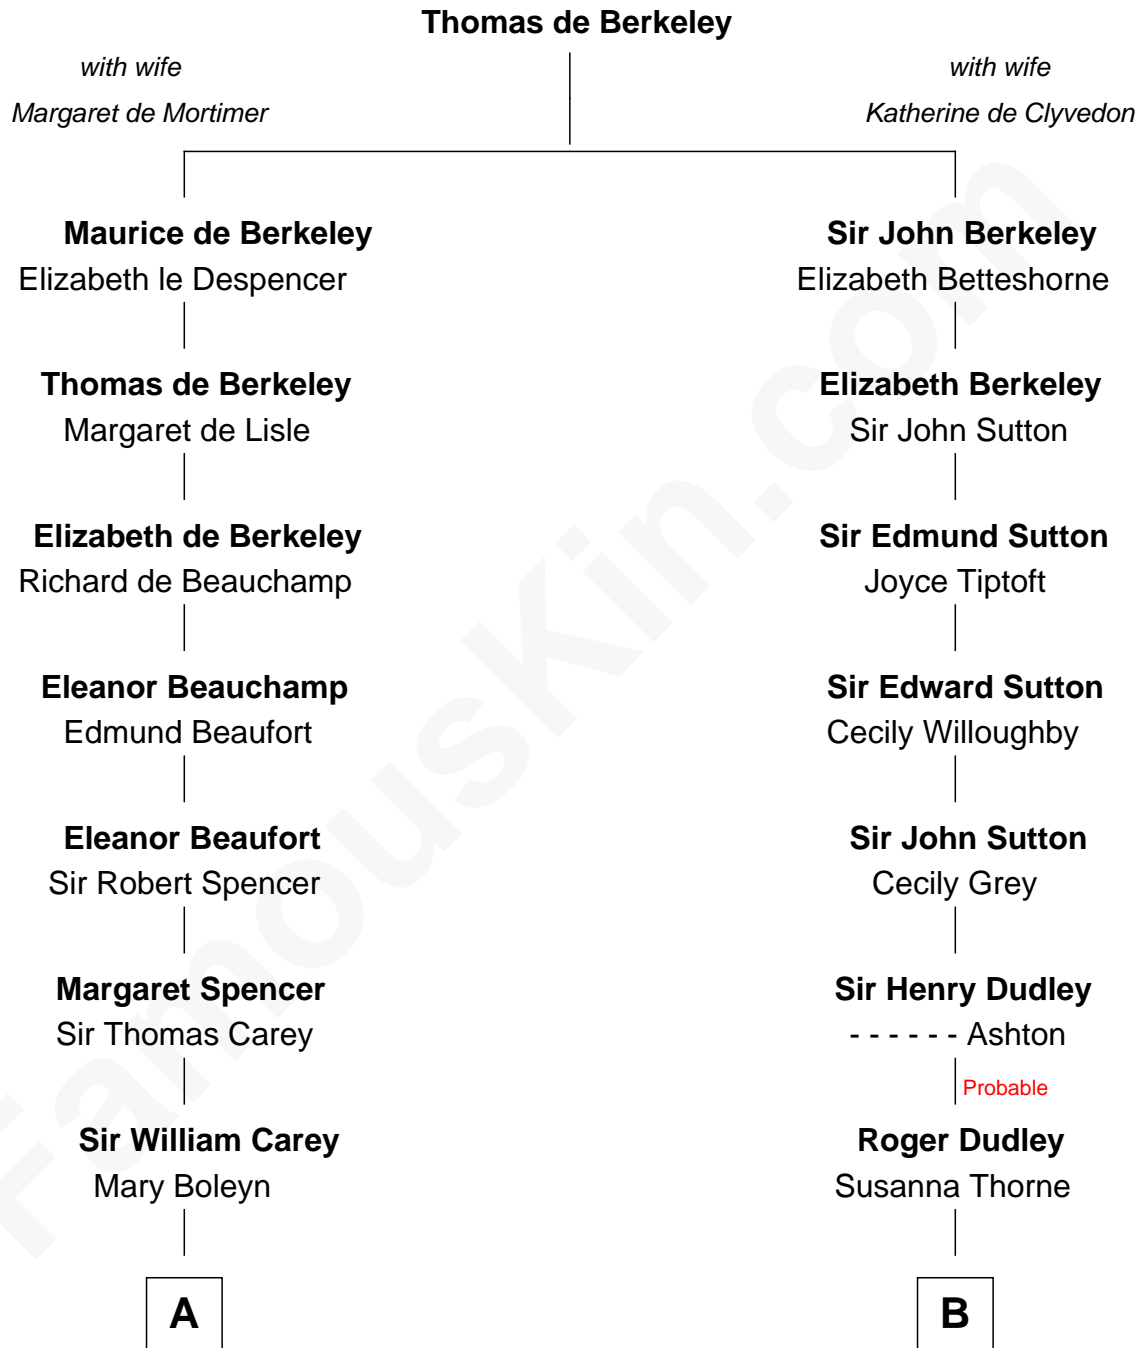

FamousKin.com

Relationship Chart of

Charles Darwin

Theory of Evolution

16th cousin 3 times removed of

James Taylor
Singer-Songwriter

C

Ella Angelique Knox
Henry Herman Woodard

Gertrude Arline Woodard
Dr. Isaac Montrose Taylor

James Taylor
Singer-Songwriter

FamousKin.com