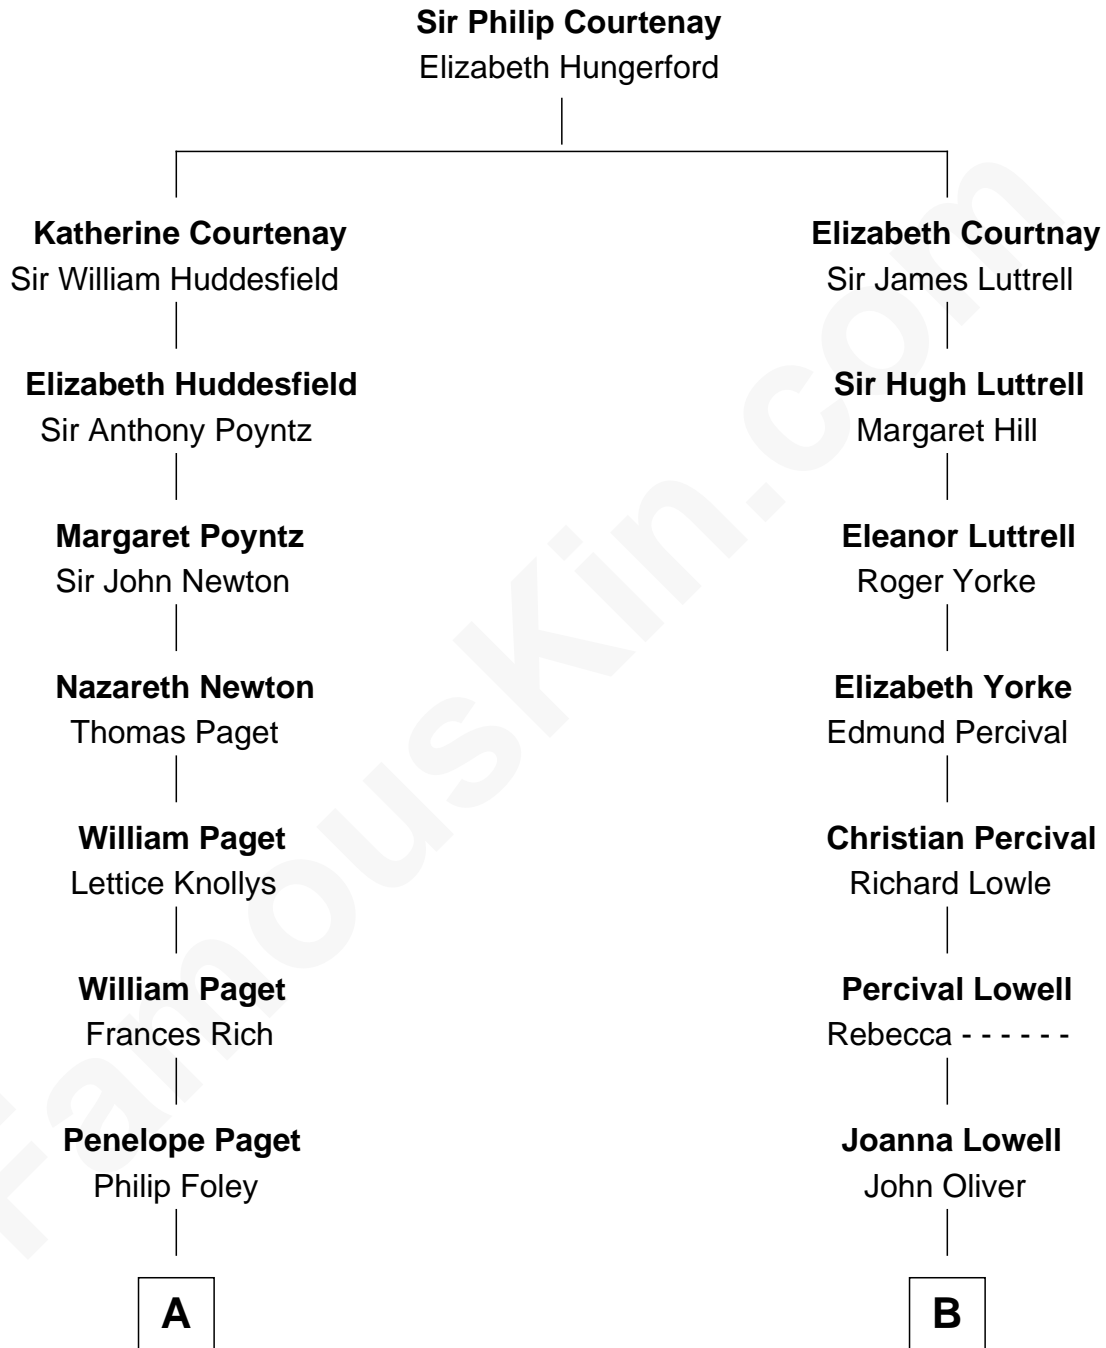

FamousKin.com Relationship Chart of

Charles Darwin

Theory of Evolution

11th cousin 6 times removed of

Marie-Chantal Miller

Crown Princess of Greece

Marie-Chantal Miller photo by [Frankie Fouganthin](#) (CC BY-SA 3.0)