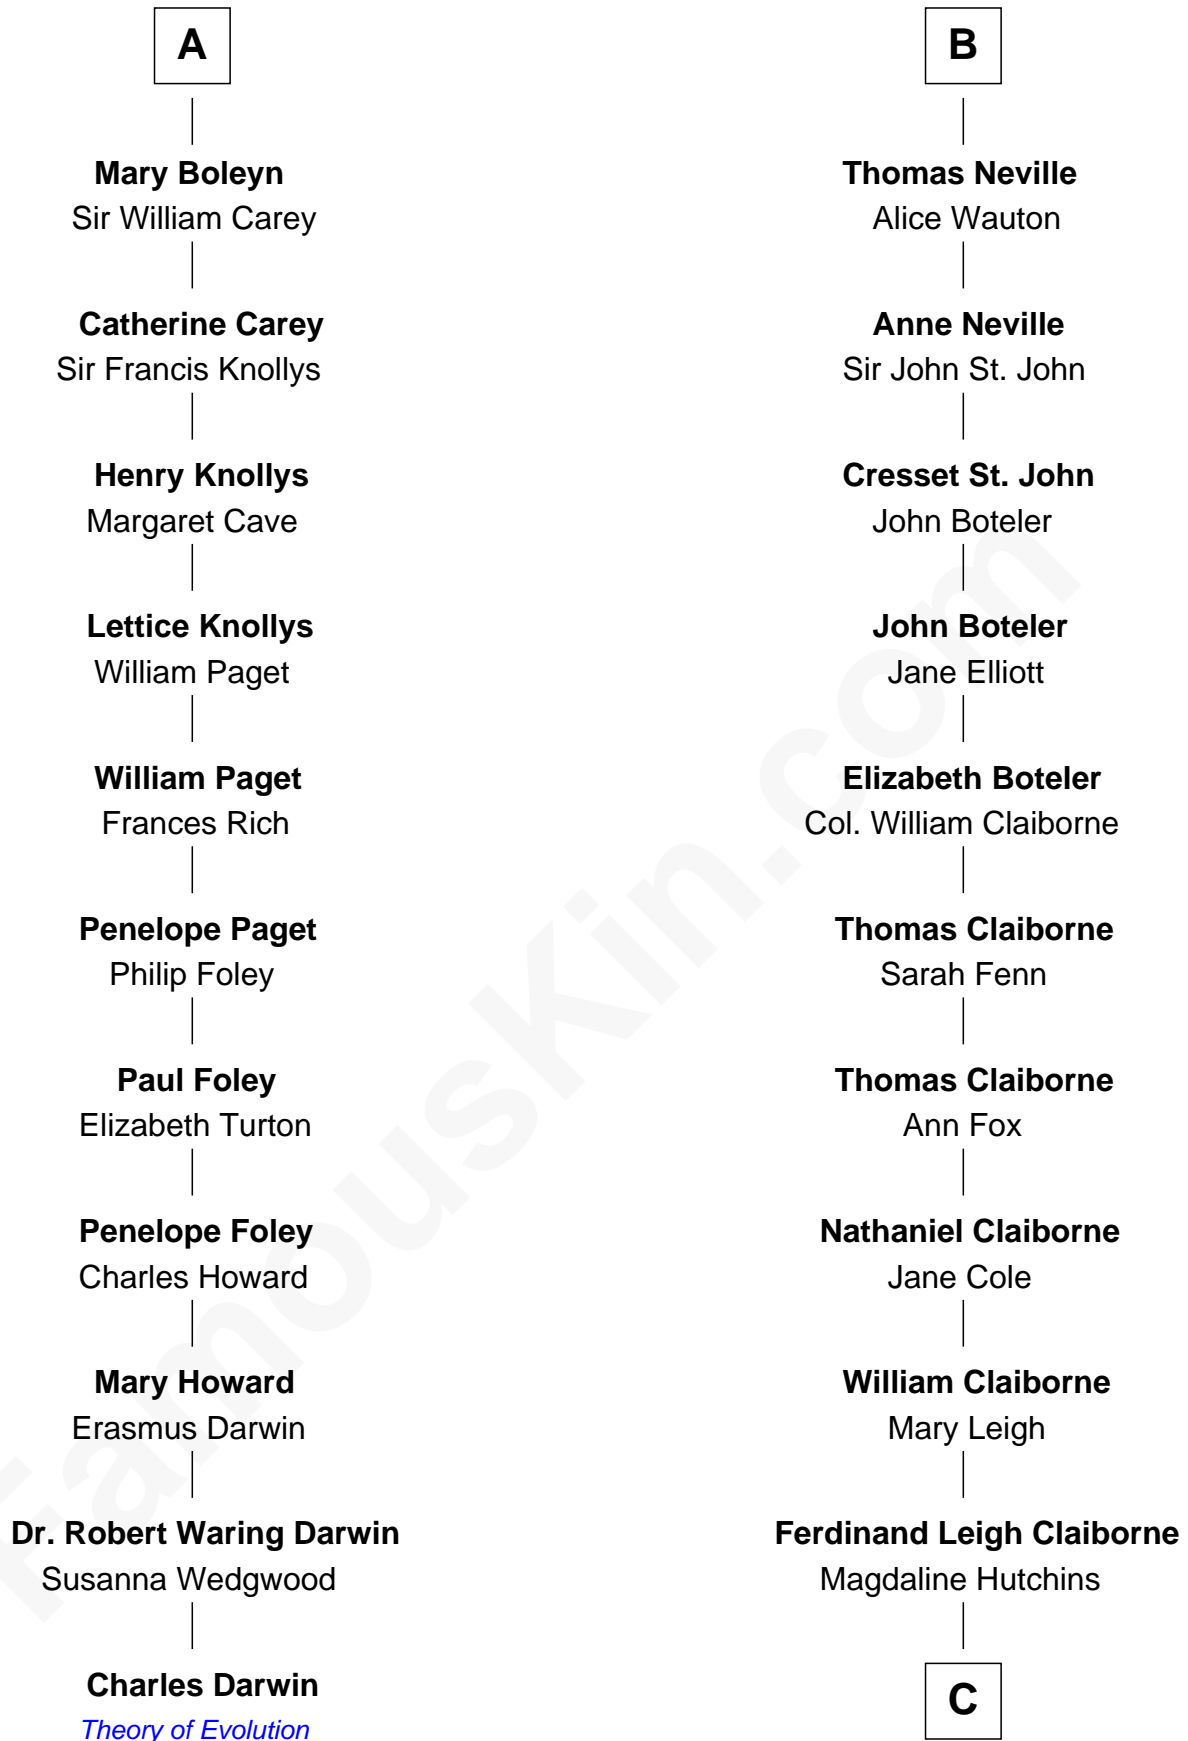

FamousKin.com Relationship Chart of

Charles Darwin

Theory of Evolution

17th cousin 4 times removed of

Cokie Roberts

Author and TV Journalist

Sir William de Boteler

Ela Herdeburgh