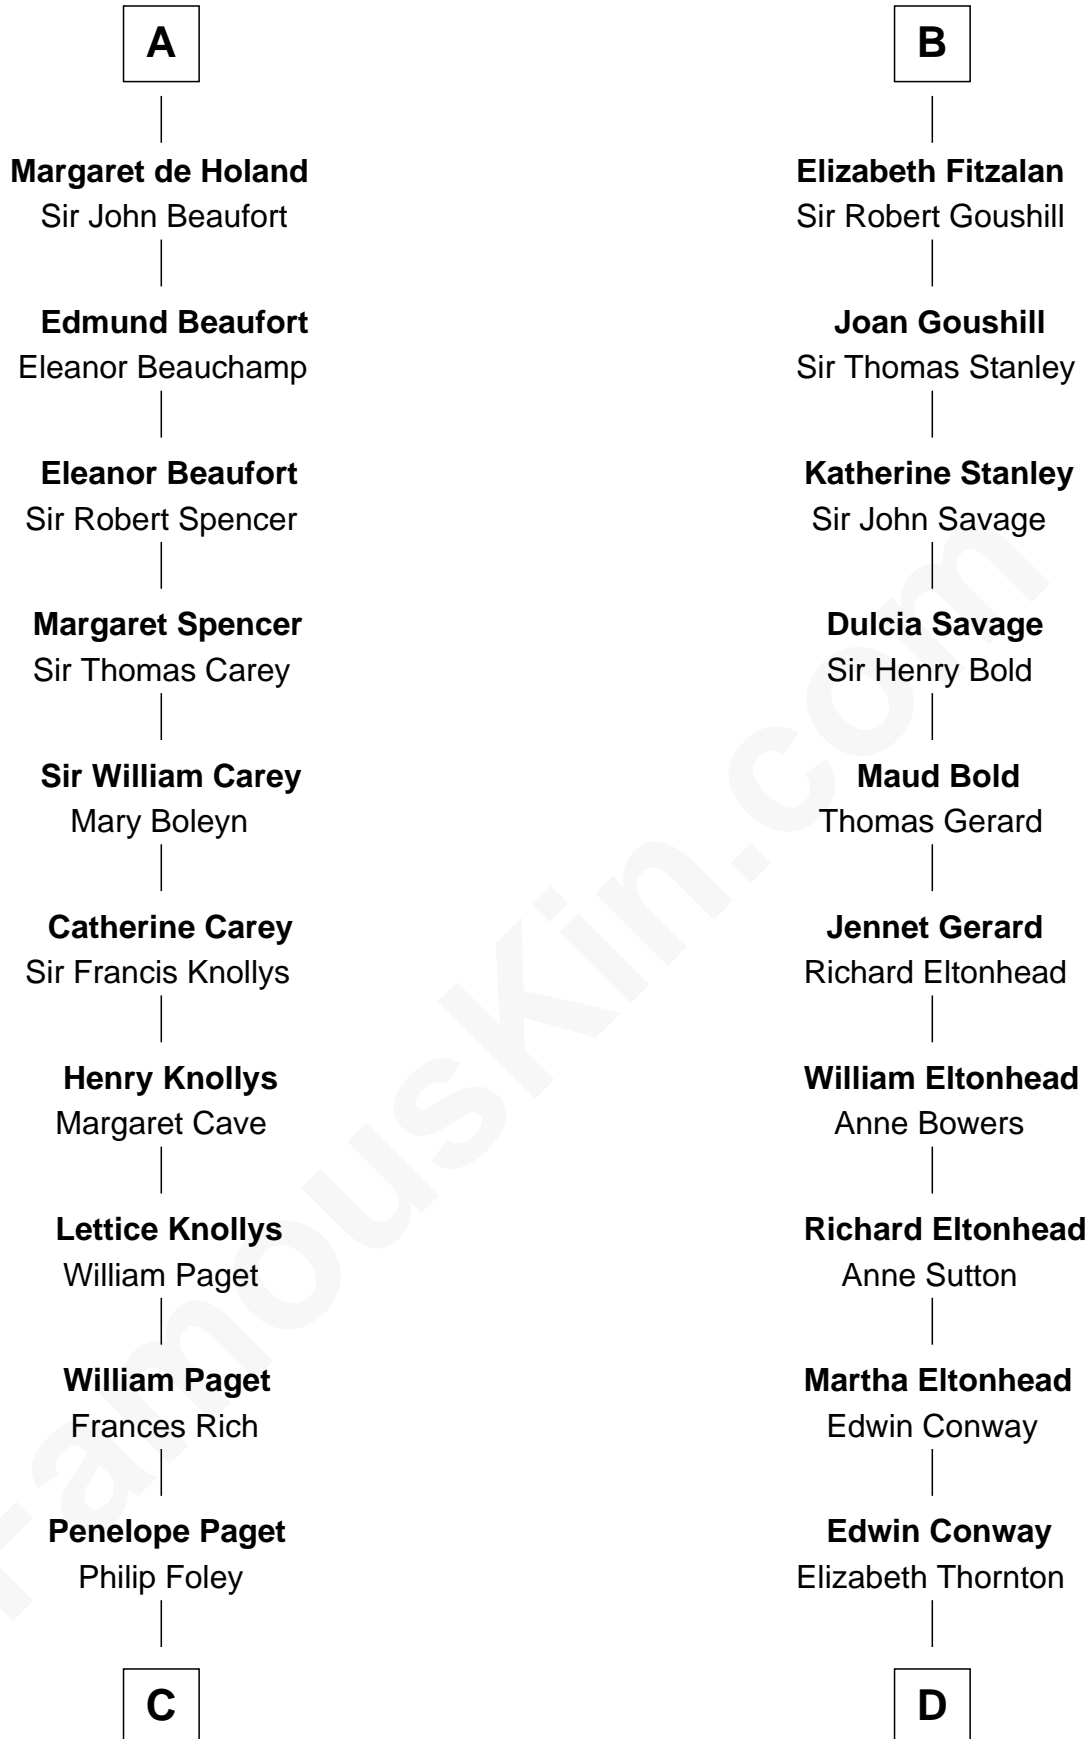

FamousKin.com Relationship Chart of

Charles Darwin

Theory of Evolution

19th cousin 2 times removed of

James Madison

4th U.S. President

Isaac II Angelos

C

Paul Foley
Elizabeth Turton

Penelope Foley
Charles Howard

Mary Howard
Erasmus Darwin

Dr. Robert Waring Darwin
Susanna Wedgwood

Charles Darwin
Theory of Evolution

D

Francis Conway
Rebecca Catlett

Eleanor Rose Conway
James Madison