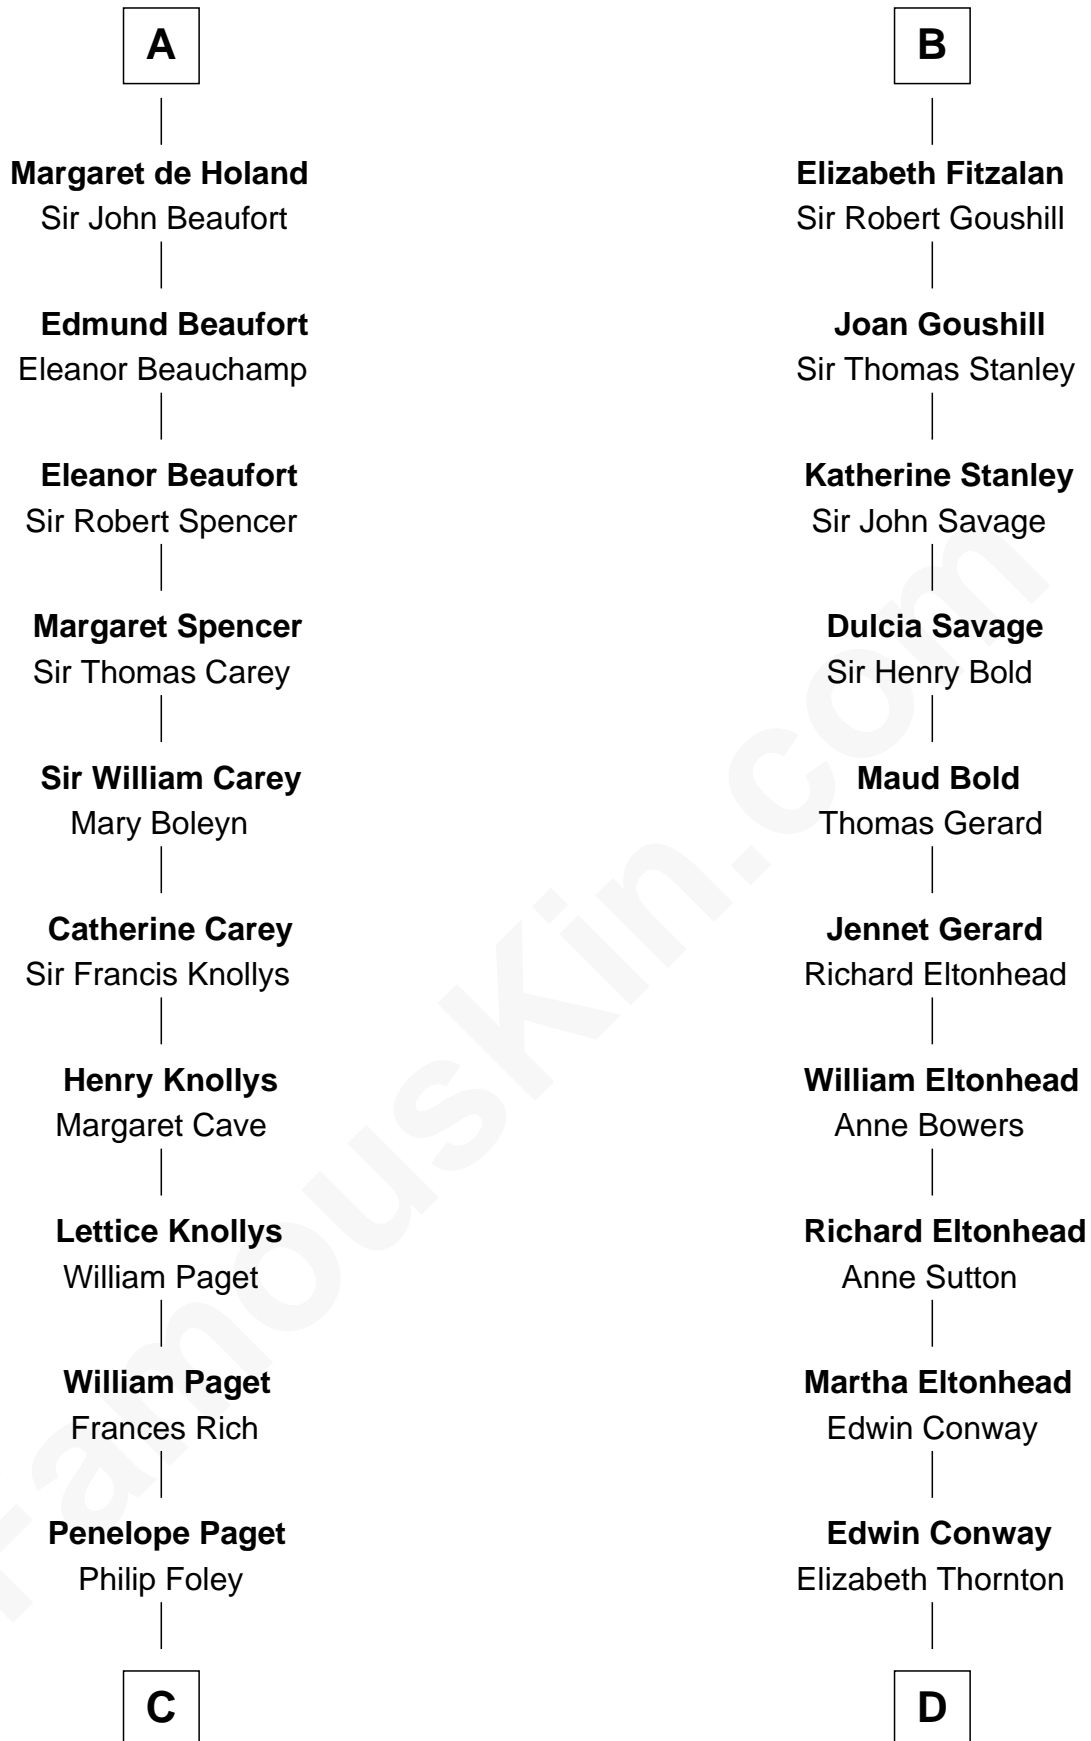

FamousKin.com Relationship Chart of

Charles Darwin

Theory of Evolution

19th cousin 2 times removed of

James Madison

4th U.S. President

Llywelyn ap Iorwerth

Joan Plantagenet

Alice de Warenne

Richard Fitzalan

Eleanor Plantagenet

Sir Richard Fitzalan

Elizabeth de Bohun

B

C

Paul Foley
Elizabeth Turton

Penelope Foley
Charles Howard

Mary Howard
Erasmus Darwin

Dr. Robert Waring Darwin
Susanna Wedgwood

Charles Darwin
Theory of Evolution

D

Francis Conway
Rebecca Catlett

Eleanor Rose Conway
James Madison

James Madison
4th U.S. President