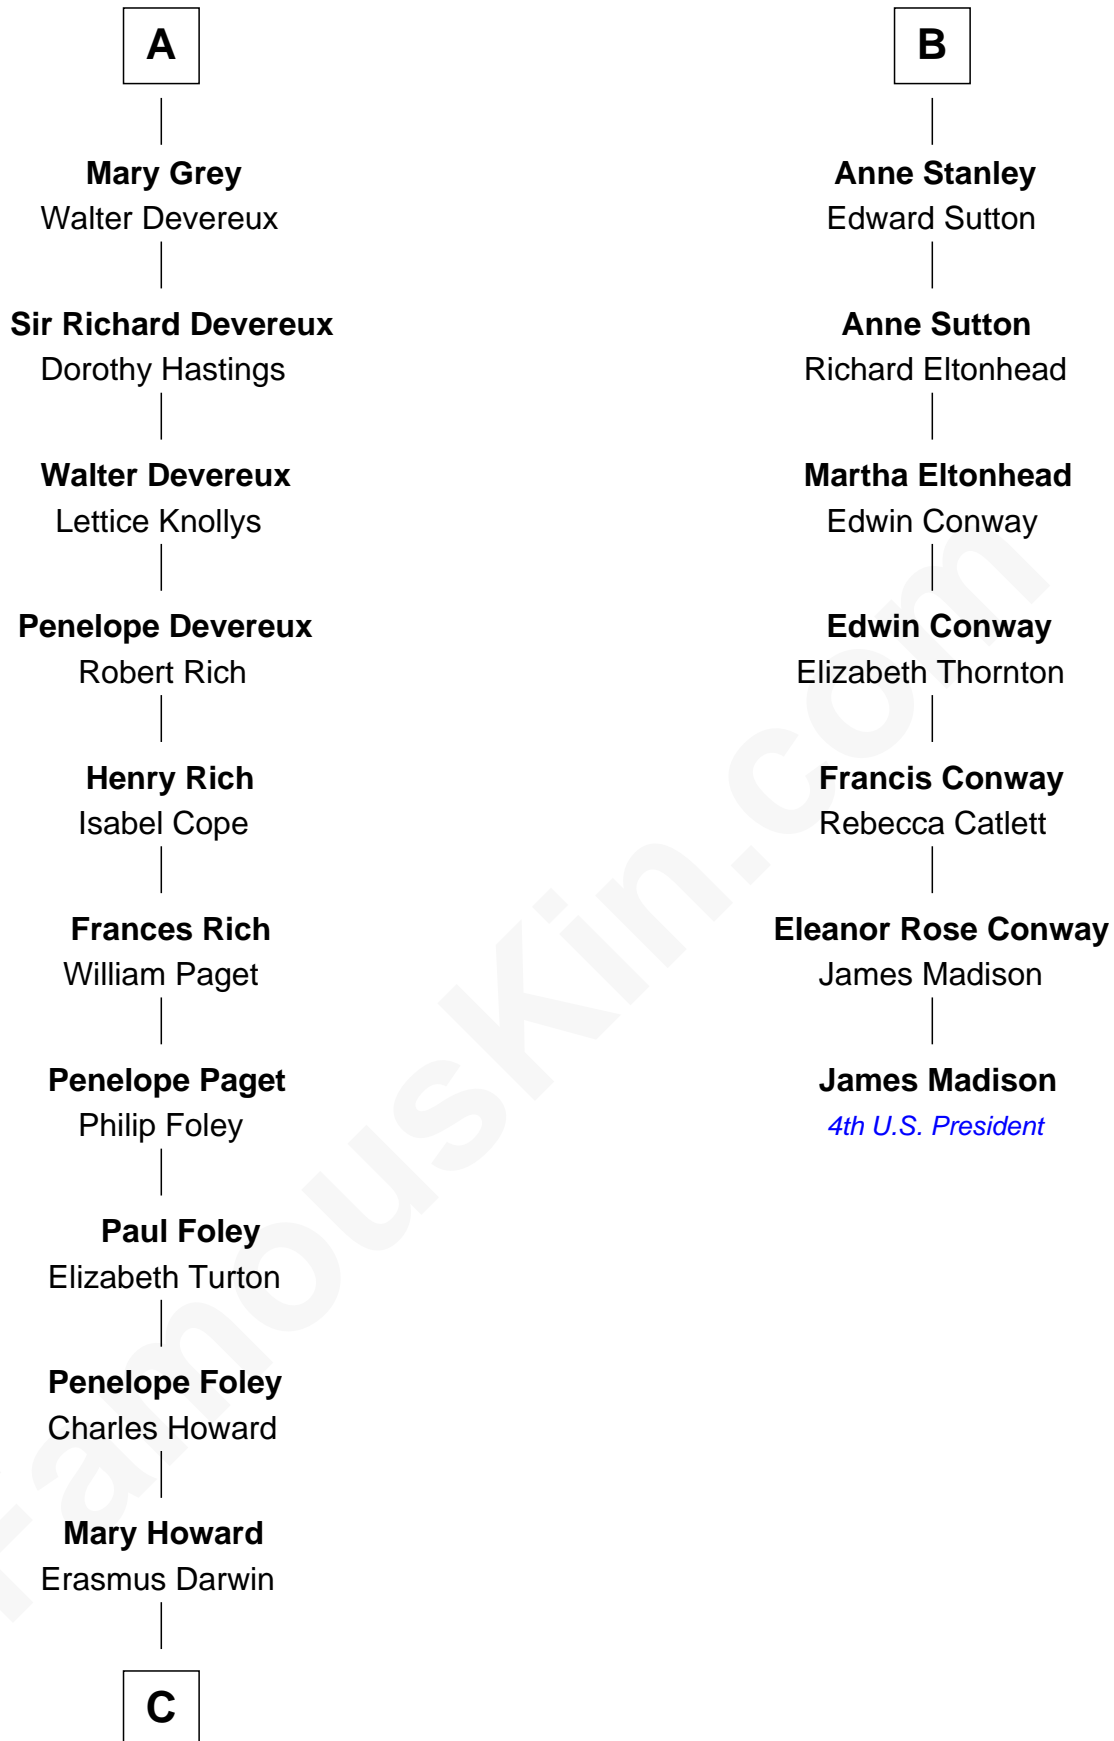

FamousKin.com Relationship Chart of

Charles Darwin

Theory of Evolution

13th cousin 5 times removed of

James Madison

4th U.S. President

Sir John de Harington

Joan - - - - -

Sir Robert de Harington

Elizabeth de Multon

Sir John Harington

- - - - -

Sir Robert Harington

Isabel Loring

Sir William Harington

Margaret Hill

Sir James Harington

Anne Harington

Sir William Stanley

Peter Stanley

Cecily Tarleton

B

C

Dr. Robert Waring Darwin

Susanna Wedgwood

Charles Darwin

Theory of Evolution

FamousKin.com