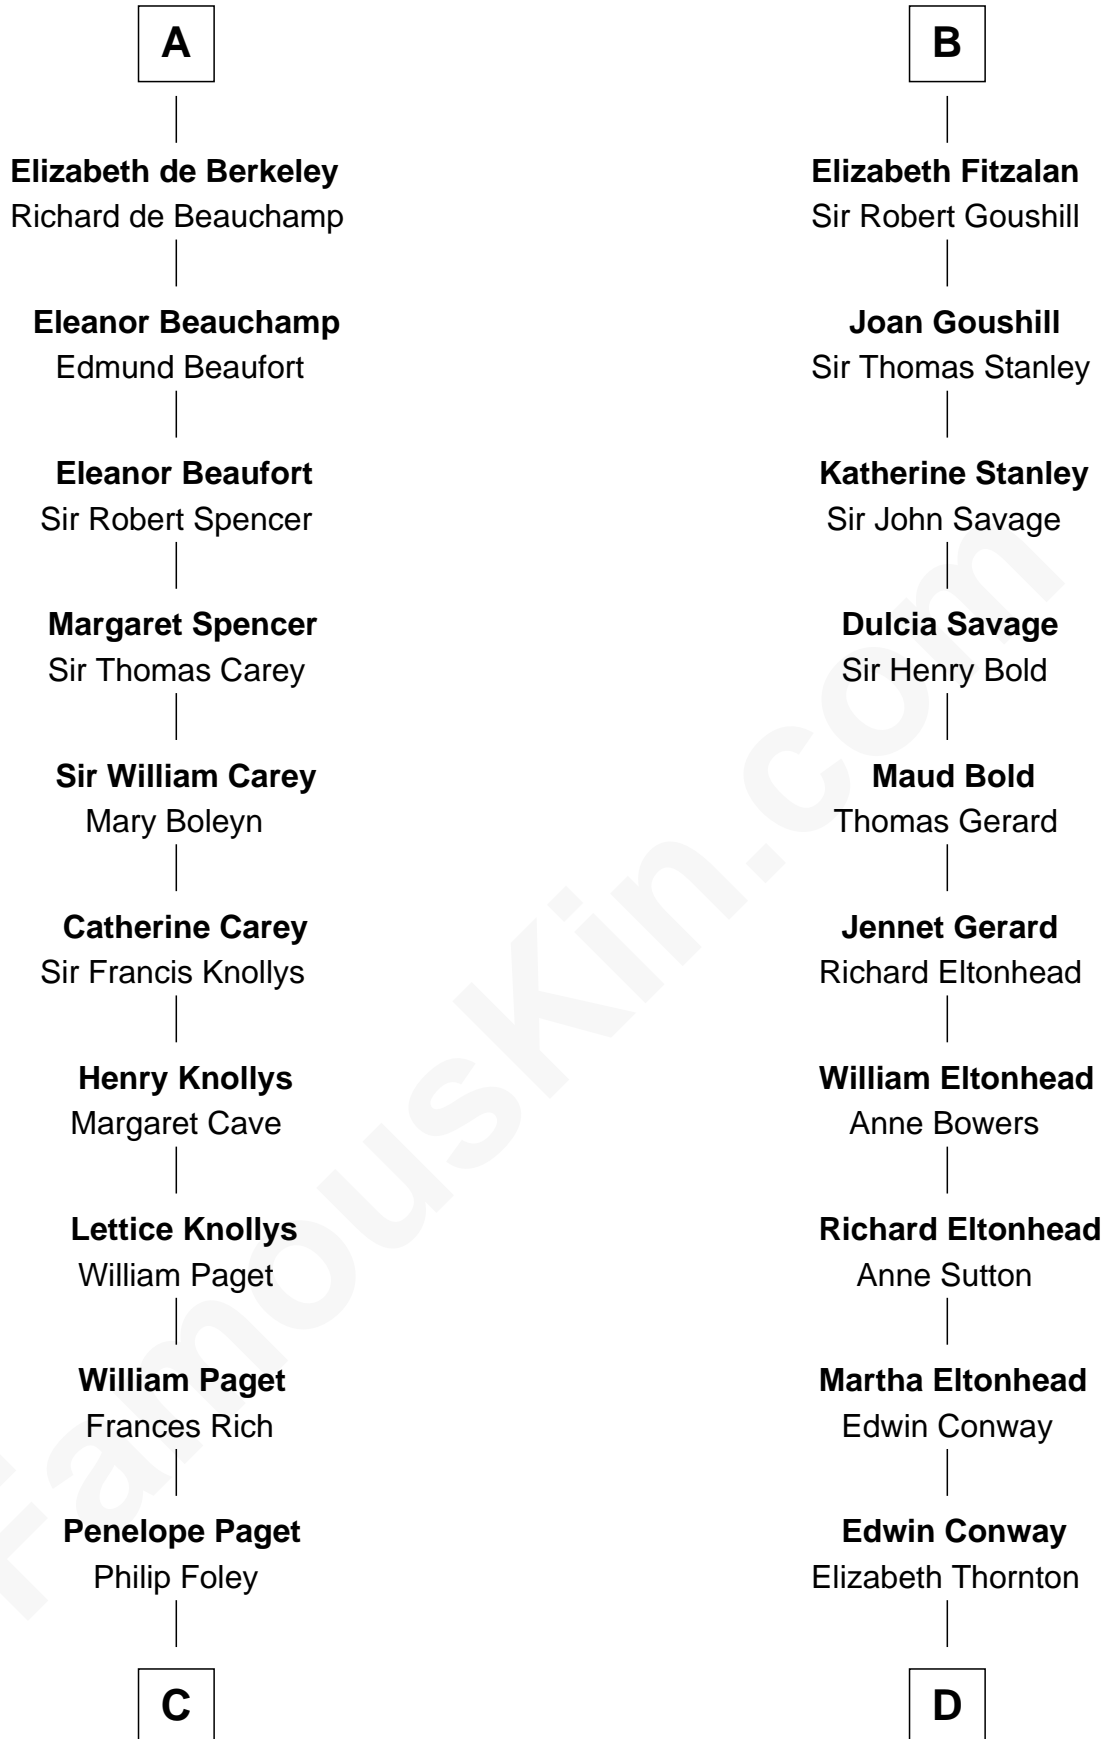

FamousKin.com
Relationship Chart of
Charles Darwin
Theory of Evolution

19th cousin 2 times removed of

James Madison
4th U.S. President

C

Paul Foley

Elizabeth Turton

Penelope Foley

Charles Howard

Mary Howard

Erasmus Darwin

Dr. Robert Waring Darwin

Susanna Wedgwood

Charles Darwin

Theory of Evolution

D

Francis Conway

Rebecca Catlett

Eleanor Rose Conway

James Madison

James Madison

4th U.S. President

FamousKin.com