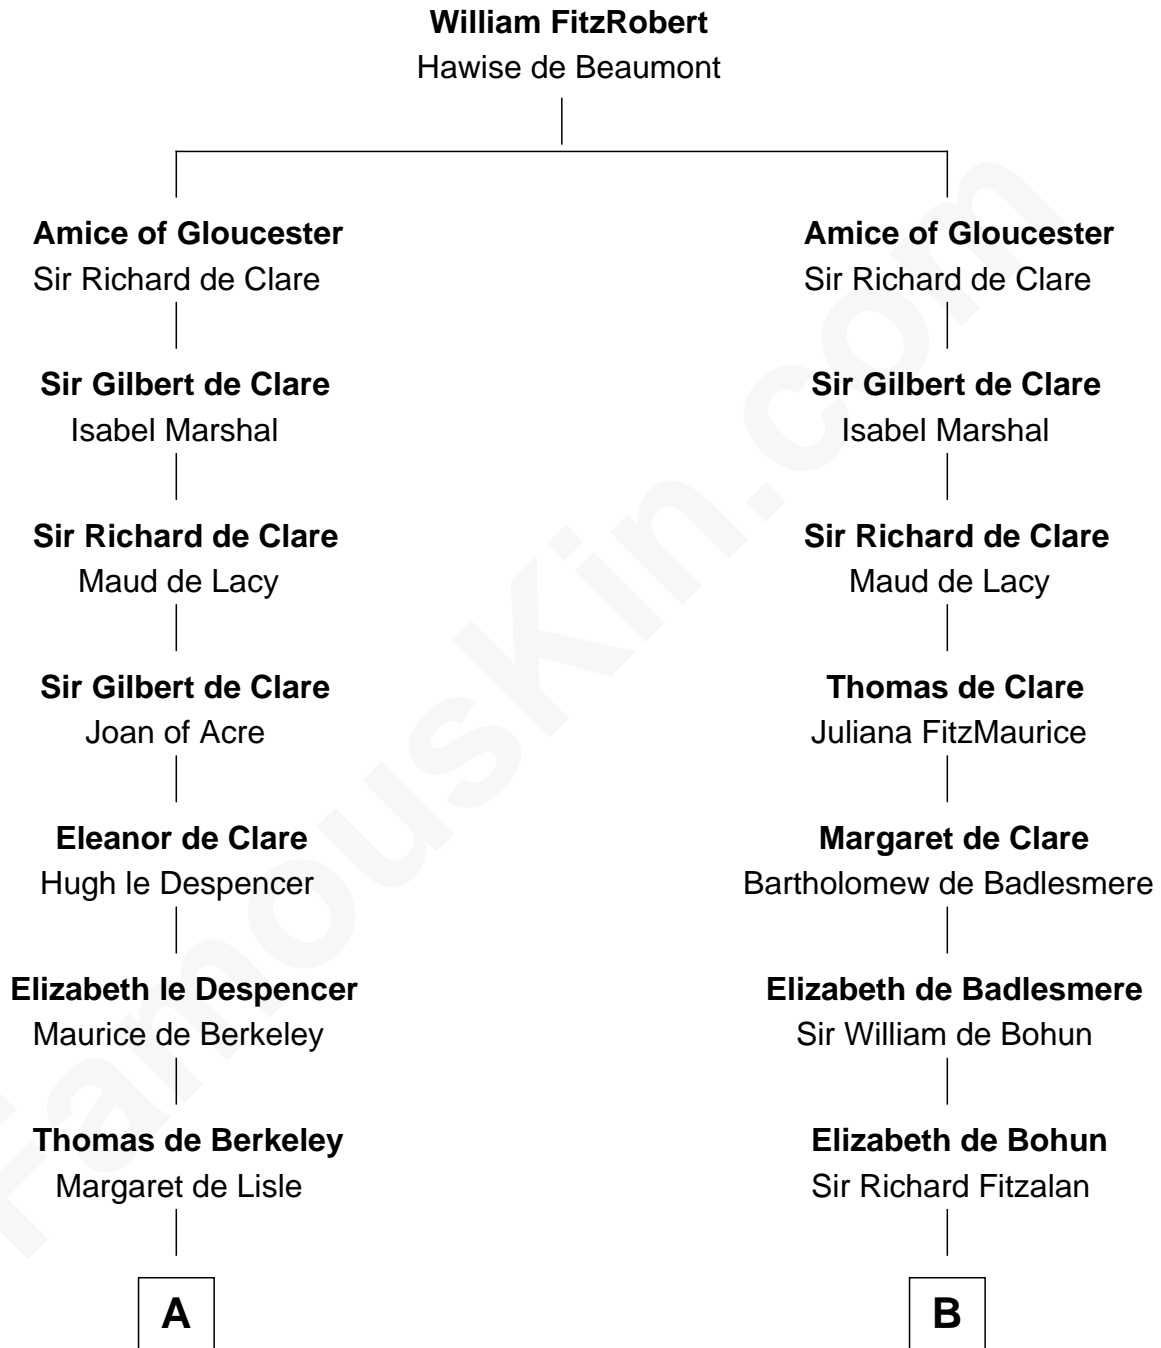

FamousKin.com
Relationship Chart of
Charles Darwin
Theory of Evolution

19th cousin 2 times removed of

James Madison
4th U.S. President

C

Paul Foley

Elizabeth Turton

Penelope Foley

Charles Howard

Mary Howard

Erasmus Darwin

Dr. Robert Waring Darwin

Susanna Wedgwood

Charles Darwin

Theory of Evolution

D

Francis Conway

Rebecca Catlett

Eleanor Rose Conway

James Madison

James Madison

4th U.S. President

FamousKin.com