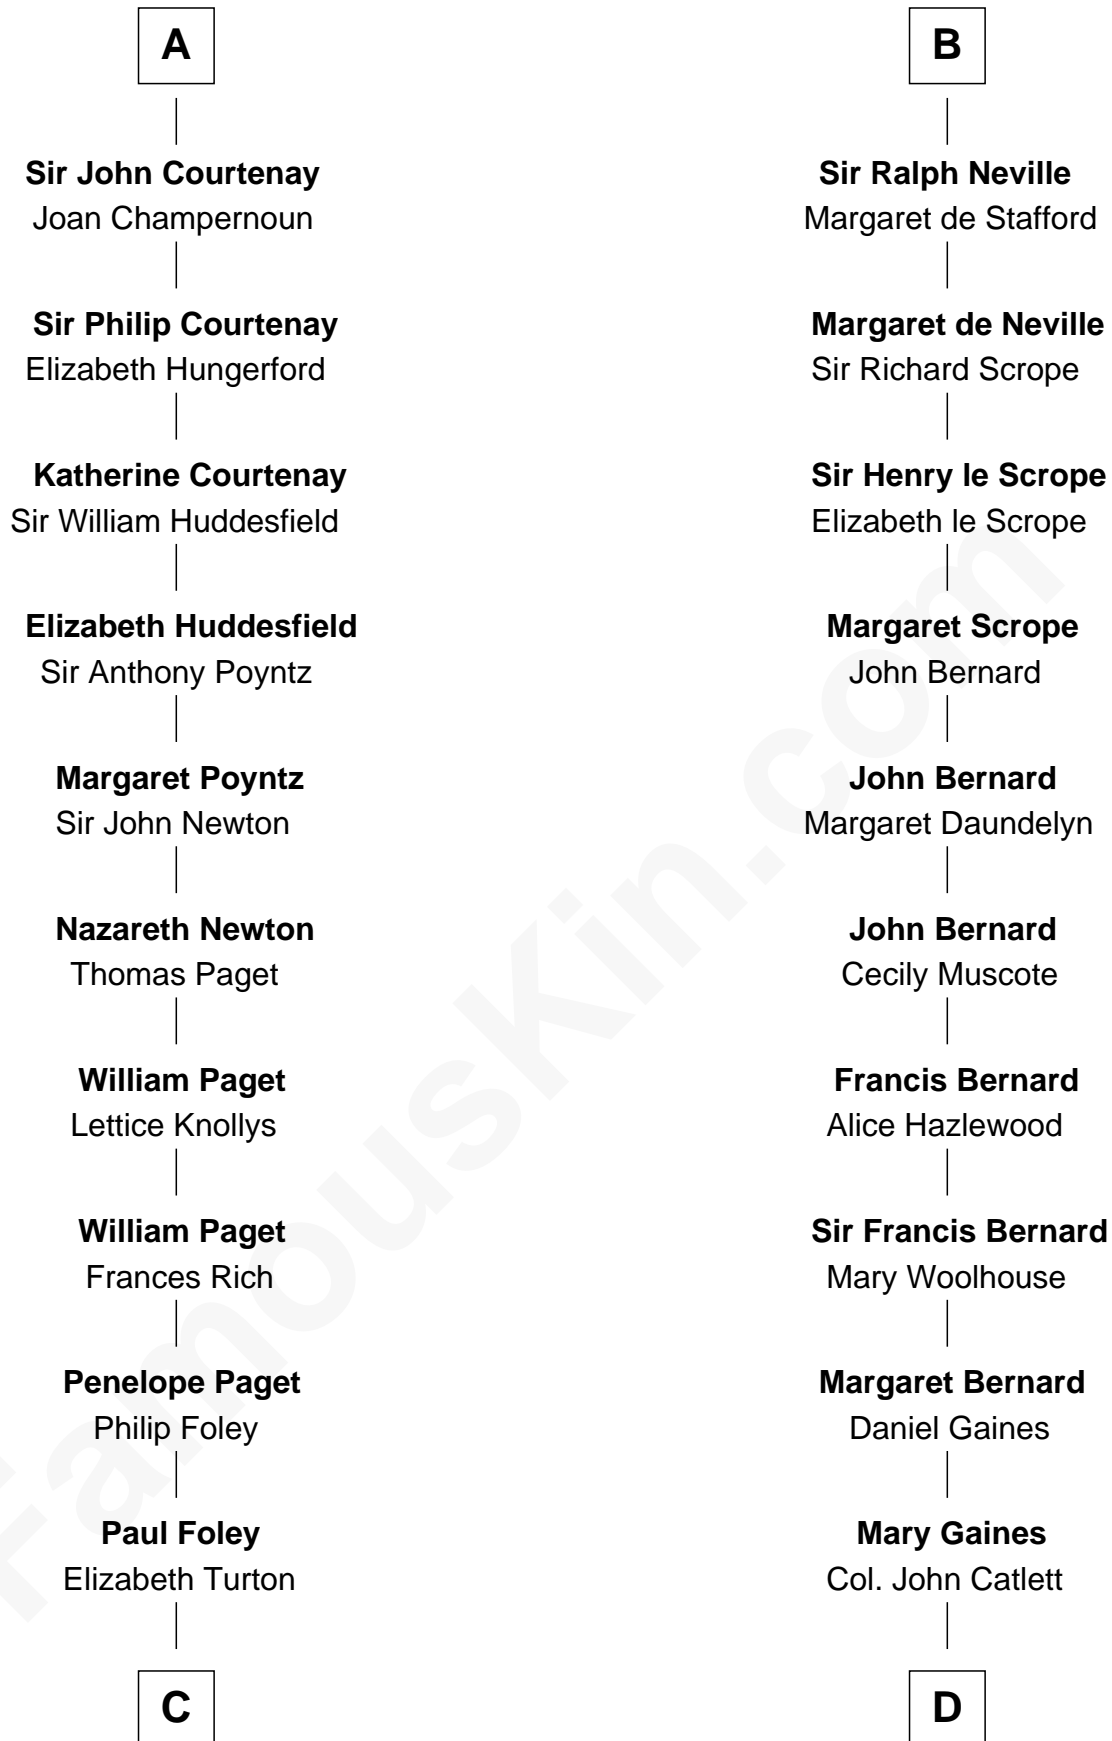

FamousKin.com Relationship Chart of

Charles Darwin

Theory of Evolution

19th cousin 1 time removed of

James Madison

4th U.S. President

Robert de Beaumont
Petronella de Grantmesnil

Margaret de Beaumont
Sir Saher IV de Quincy

Hawise de Quincy
Hugh de Vere

Isabel de Vere
Sir John de Courtenay

Sir Hugh de Courtenay
Eleanor le Despencer

Sir Hugh de Courtenay
Agnes de St. John

Sir Hugh de Courtnay
Margaret de Bohun

Sir Philip Courtenay
Anne Wake

A

Margaret de Beaumont
Sir Saher IV de Quincy

Sir Roger de Quincy
Helen of Galloway

Ellen de Quincy
Alan la Zouche

Margery la Zouche
Robert FitzRoger

Euphemia de Clavering
Sir Ranulph de Neville

Sir Ralph de Neville
Alice de Audley

Sir John de Neville
Maude de Percy

B

C

Penelope Foley
Charles Howard

Mary Howard
Erasmus Darwin

Dr. Robert Waring Darwin
Susanna Wedgwood

Charles Darwin
Theory of Evolution

D