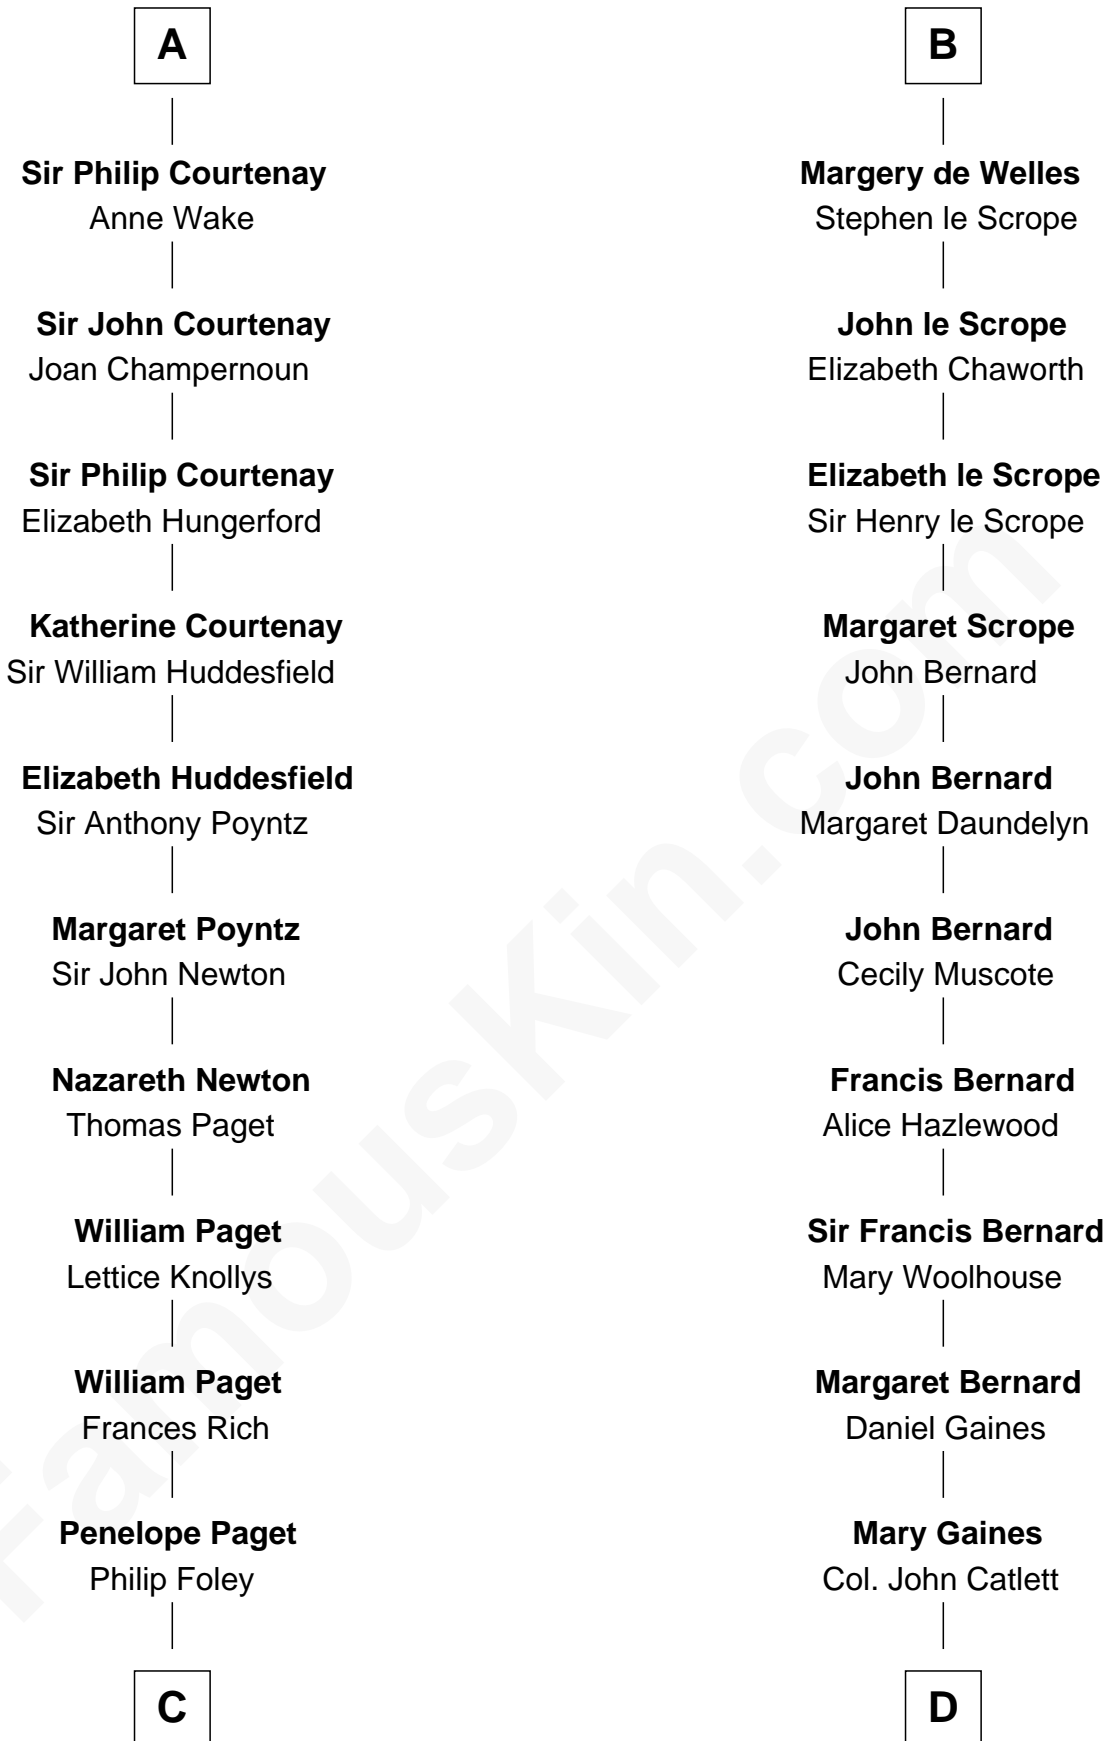

FamousKin.com Relationship Chart of

Charles Darwin

Theory of Evolution

19th cousin 2 times removed of

James Madison

4th U.S. President

Henry of Huntingdon

Ada de Warenne

Maude de Vaux

Sir William de Ros

Margery de Badlesmere

Maud de Roos

John de Welles

B

C

Paul Foley
Elizabeth Turton

Penelope Foley
Charles Howard

Mary Howard
Erasmus Darwin

Dr. Robert Waring Darwin
Susanna Wedgwood

Charles Darwin
Theory of Evolution

D

Rebecca Catlett
Francis Conway

Eleanor Rose Conway
James Madison

James Madison
4th U.S. President