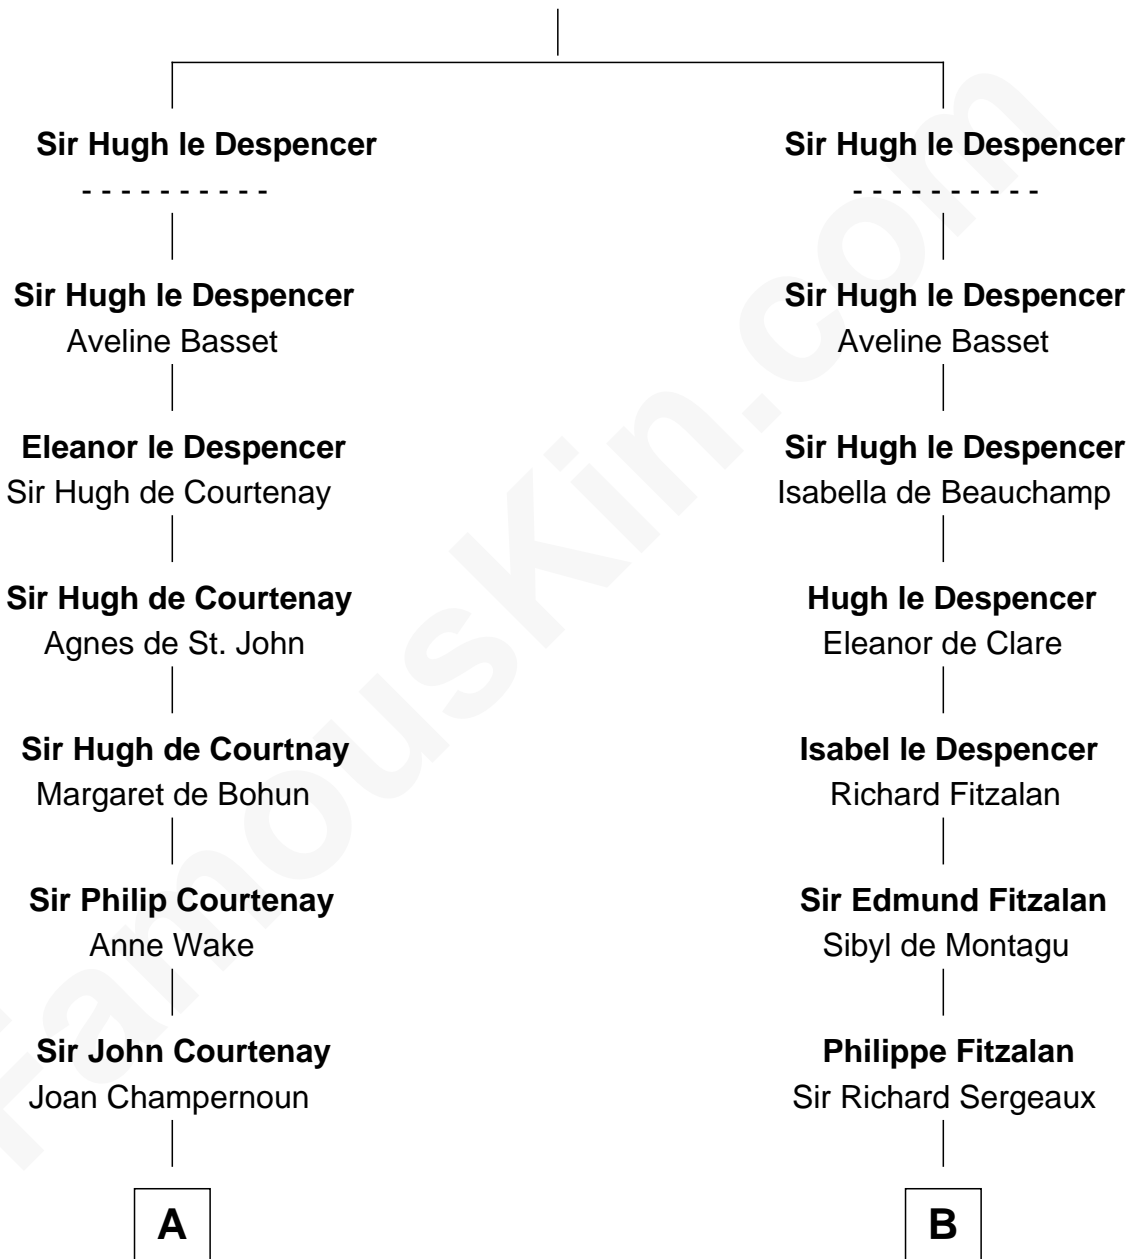

FamousKin.com Relationship Chart of

Charles Darwin

Theory of Evolution

19th cousin 1 time removed of

James Madison

4th U.S. President

Thomas le Despencer

FamousKin.com