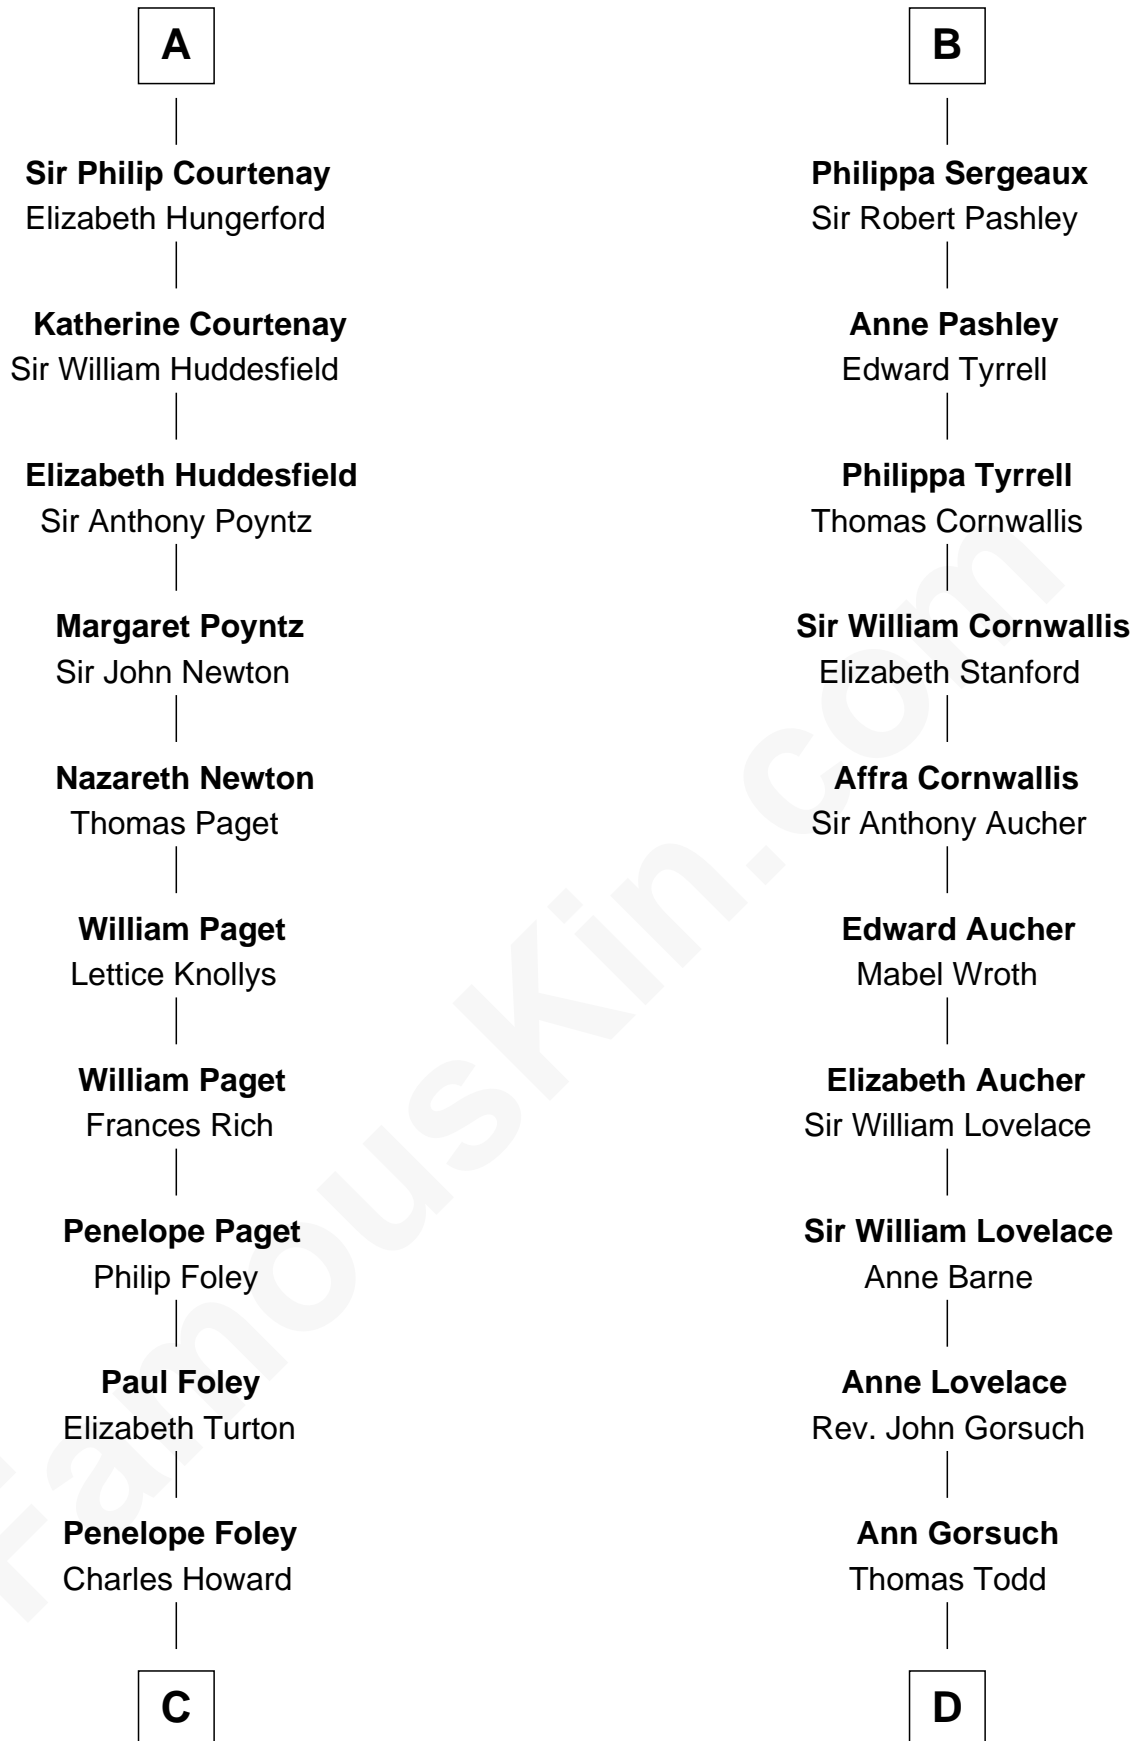

FamousKin.com Relationship Chart of

Charles Darwin

Theory of Evolution

19th cousin 1 time removed of

James Madison

4th U.S. President

Thomas le Despencer

FamousKin.com