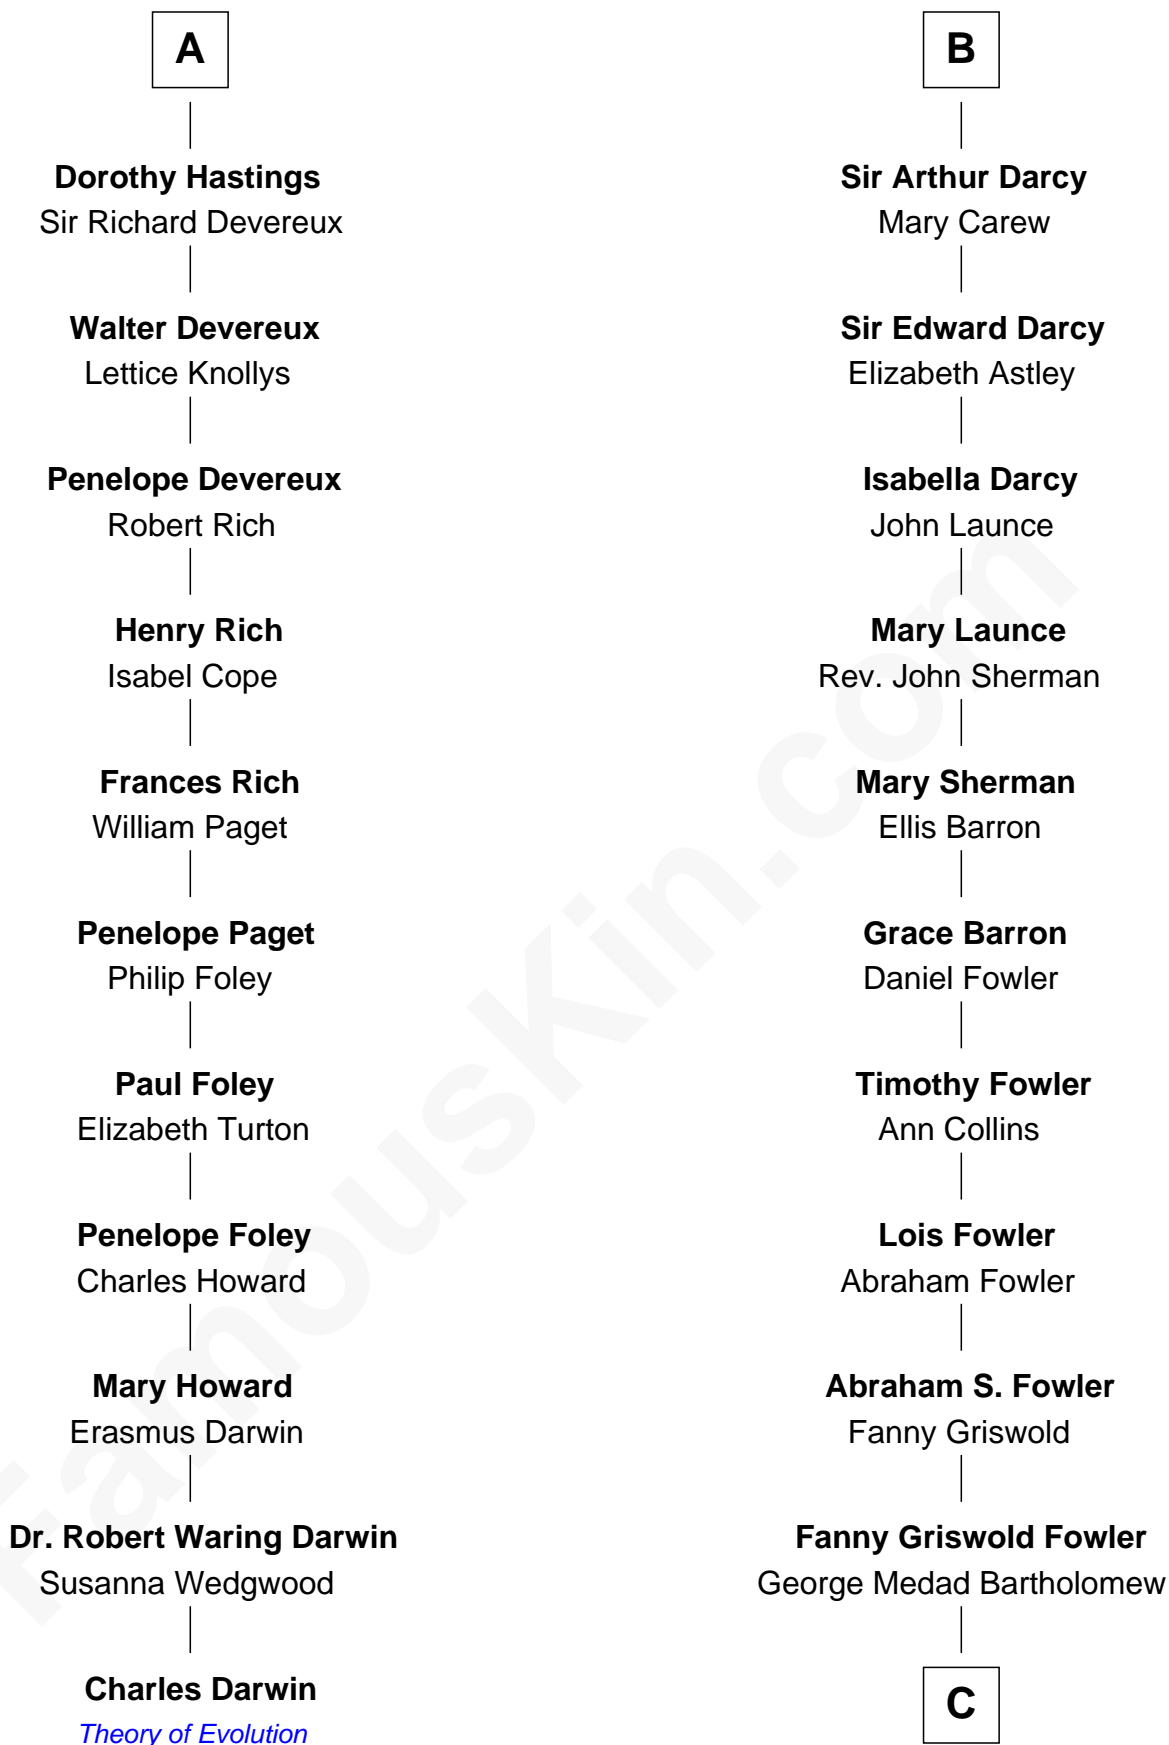

FamousKin.com Relationship Chart of

Charles Darwin

Theory of Evolution

17th cousin 3 times removed of

Bill Weld

68th Governor of Massachusetts

John de Botetourte

Maud FitzThomas

C

Fanny Elizabeth Bartholomew

Dr. Francis Minot Weld

Francis Minot Weld

Margaret Low White

David Weld

Mary Blake Nichols

Bill Weld

68th Governor of Massachusetts